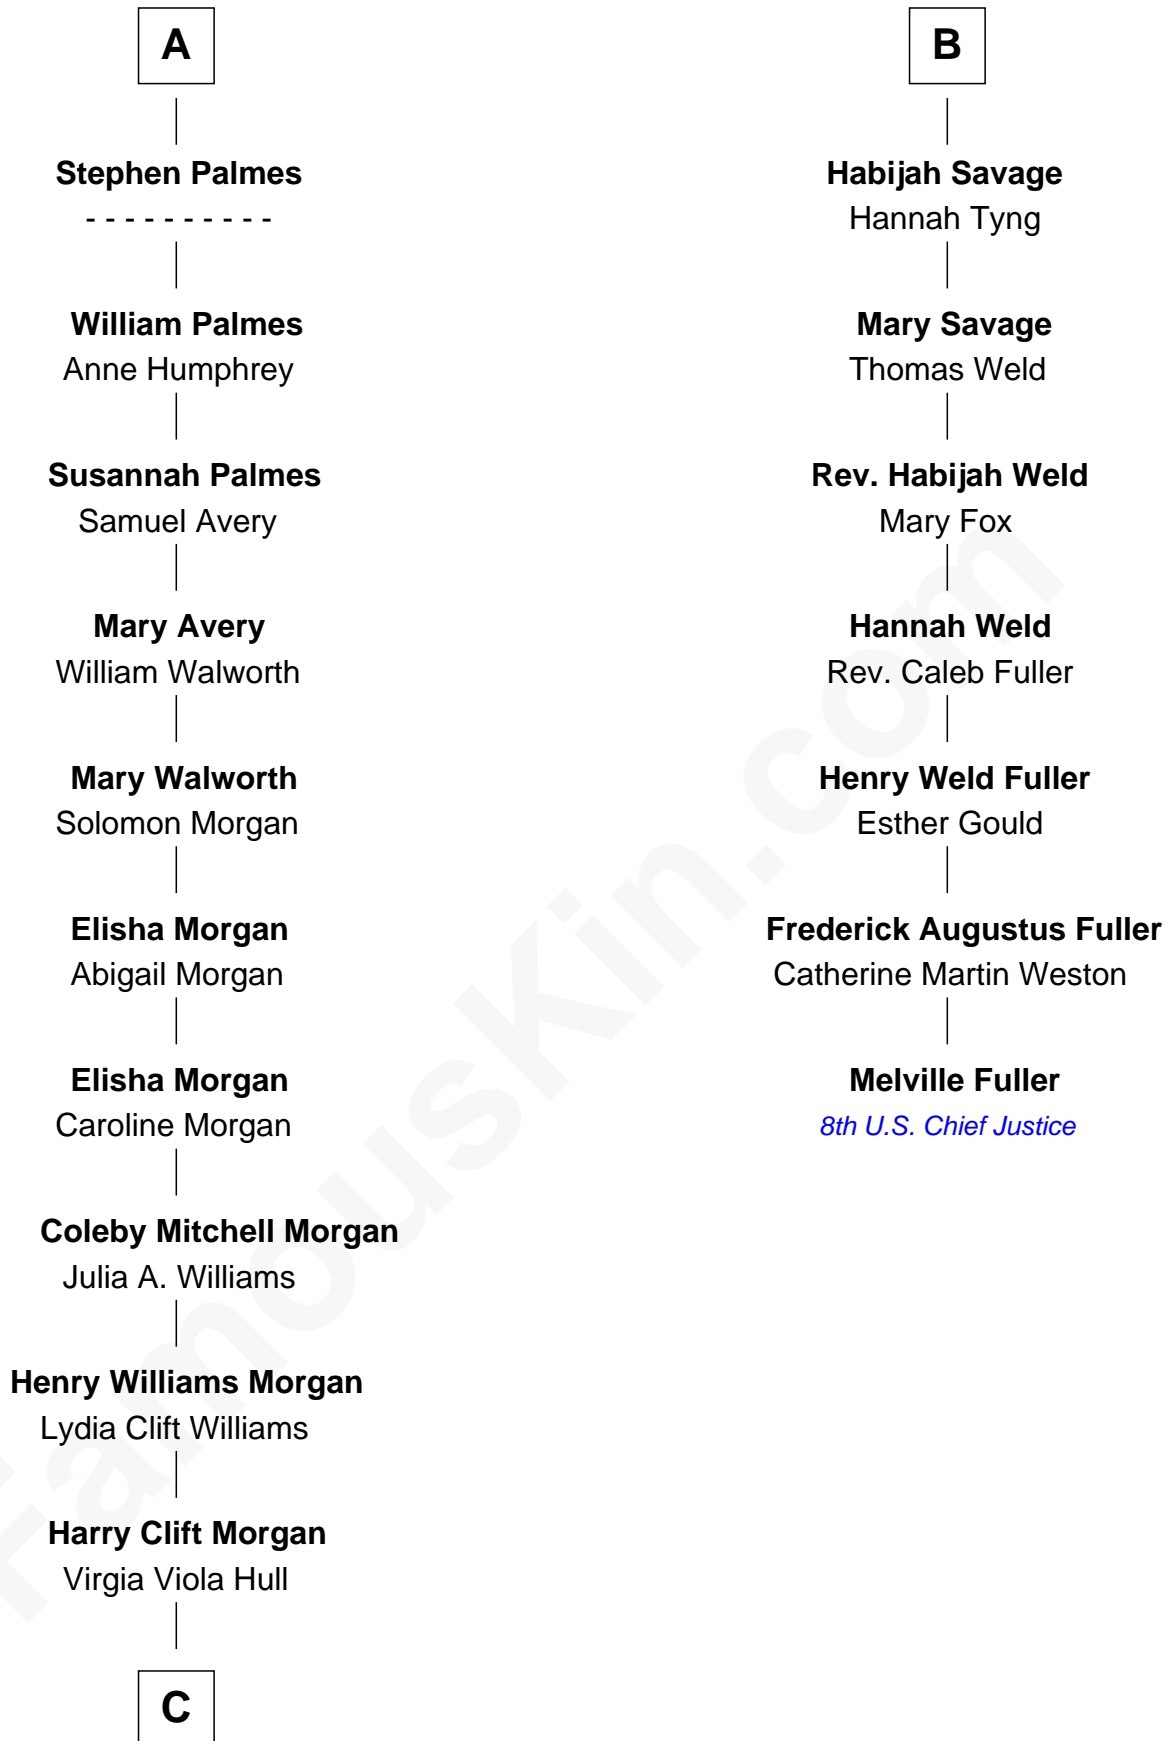

FamousKin.com Relationship Chart of

Gretchen Mol

TV and Movie Actress

13th cousin 6 times removed of

Melville Fuller

8th Chief Justice of the U.S. Supreme Court

Sir Thomas Blount
Margaret de Gresley

Sir Walter Blount
Helena Byron

Sir William Blount
Margaret Echyngham

Elizabeth Blount
Sir Andrews de Windsor

Anne Windsor
Sir Roger Corbet

Margaret Corbet
Sir Francis Palmes

Sir Francis Palmes
Mary Hadnall

Andrew Palmes
Elizabeth Harrison

A

Sir Thomas Blount
Agnes Hawley

Anne Blount
William Marbury

Robert Marbury
Katherine Williamson

William Marbury
Agnes Lenton

Rev. Francis Marbury
Bridget Dryden

Anne Marbury
William Hutchinson

Faith Hutchinson
Thomas Savage

B

C

Henry Williams Morgan

Beatrix Chappuis

Janet Morgan

James Curtis Mol

Gretchen Mol

TV and Movie Actress