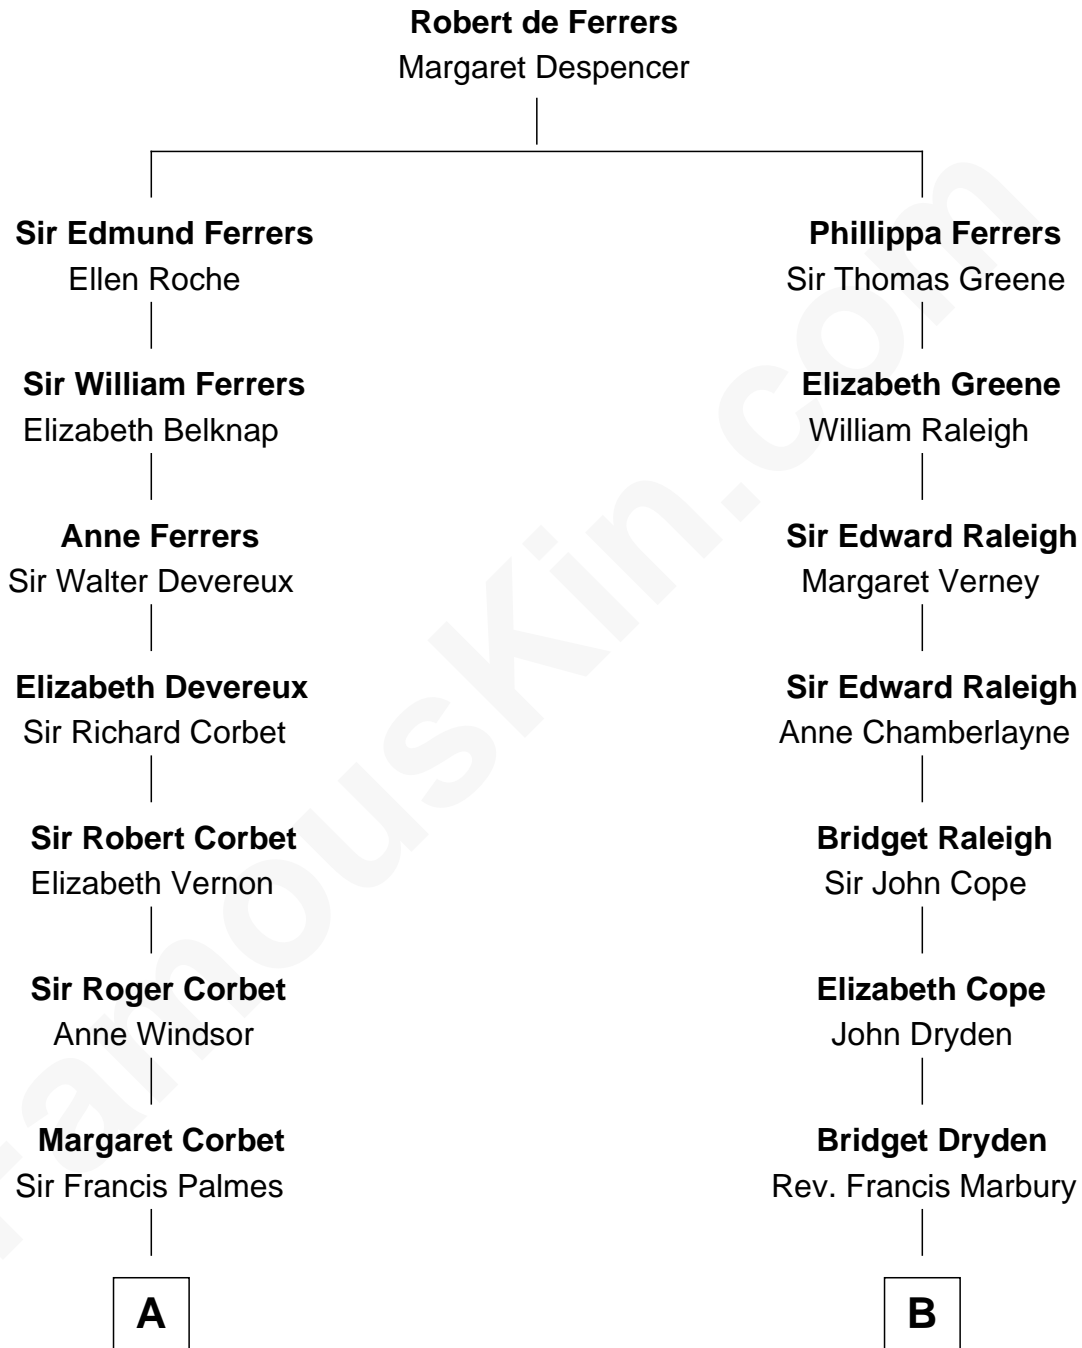

FamousKin.com Relationship Chart of

Gretchen Mol

TV and Movie Actress

15th cousin 6 times removed of

Melville Fuller

8th Chief Justice of the U.S. Supreme Court

C

Henry Williams Morgan