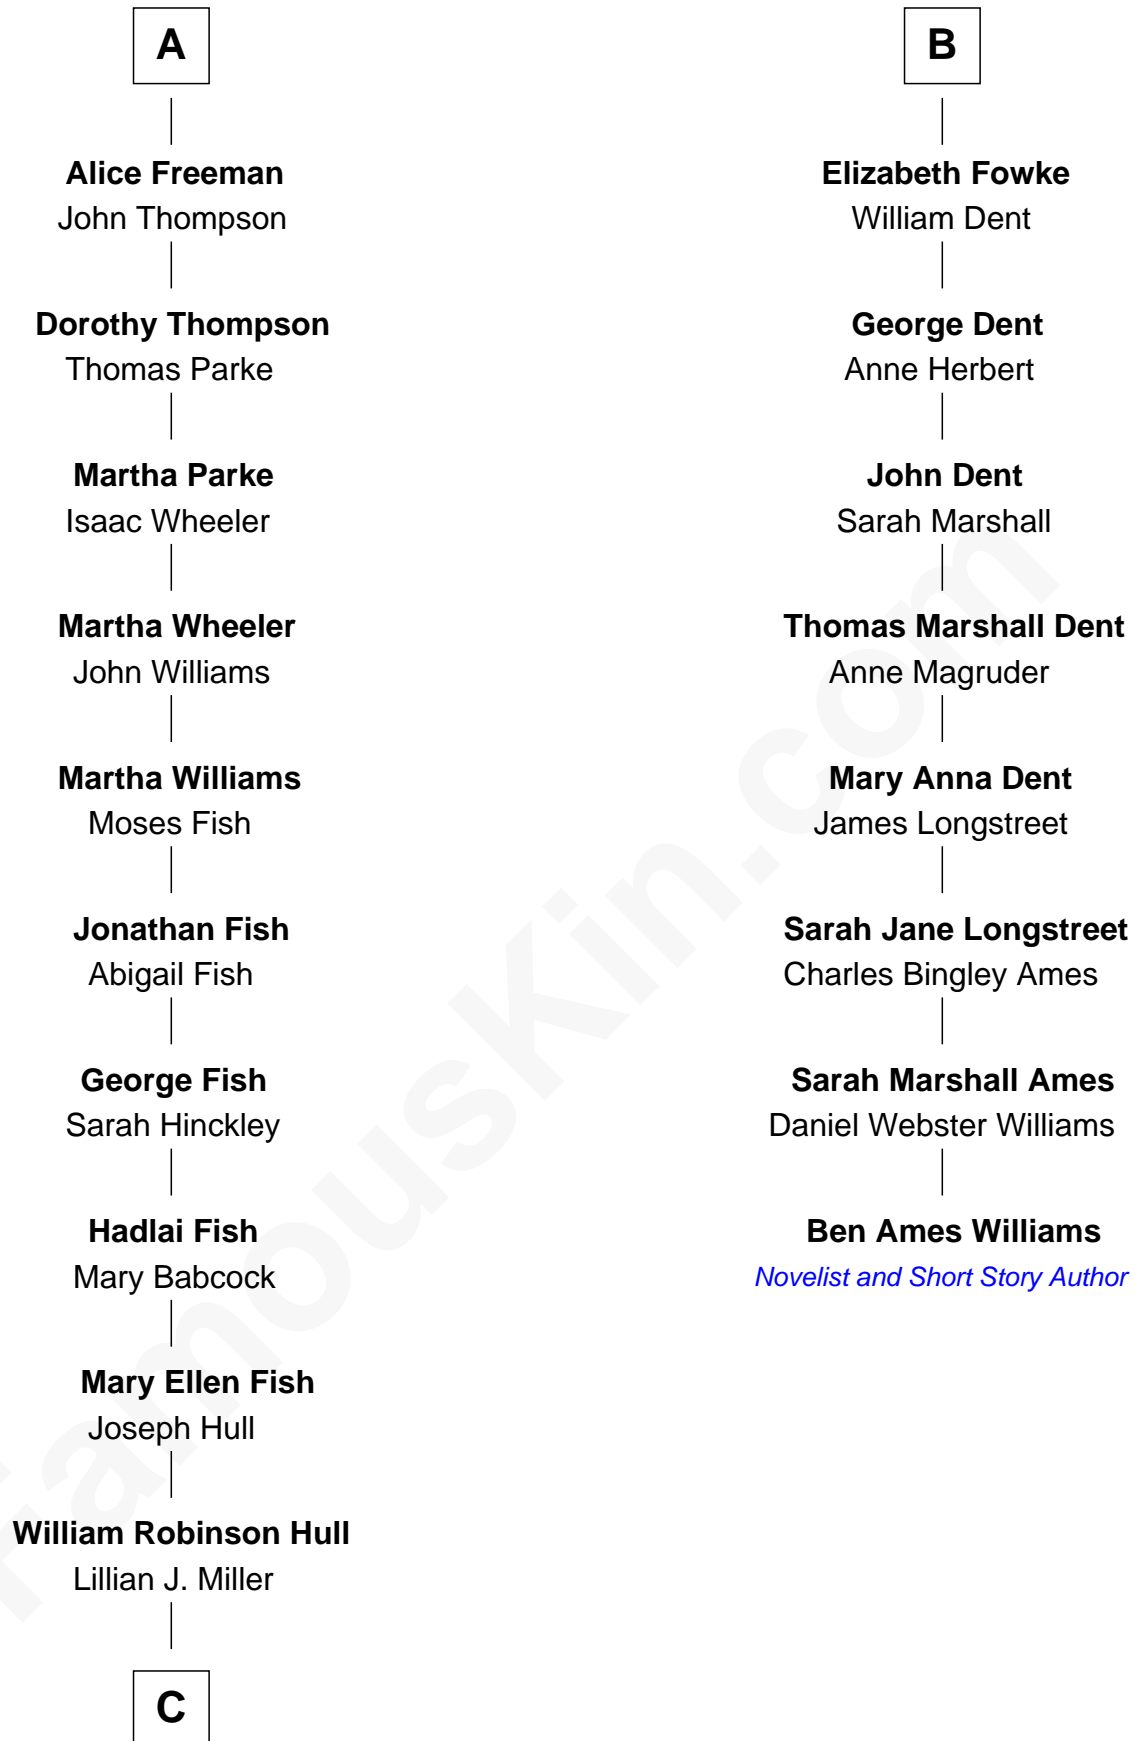

FamousKin.com Relationship Chart of

Gretchen Mol

TV and Movie Actress

14th cousin 6 times removed of

Ben Ames Williams

Novelist and Short Story Author

Sir John Throckmorton

Eleanor Spinney

Agnes Throckmorton

Thomas Winslow

Agnes Winslow

John Giffard

Thomas Giffard

Joan Langston

Amy Giffard

Richard Samwell

Susanna Samwell

Peter Edwards

Edward Edwards

Ursula Coles

Margaret Edwards

Henry Freeman

A

Sir Thomas Throckmorton

John Fowke

Roger Fowke

Mary Bayley

Col. Gerard Fowke

Anne Thorowgood

B

C

—
Virgia Viola Hull
Harry Clift Morgan