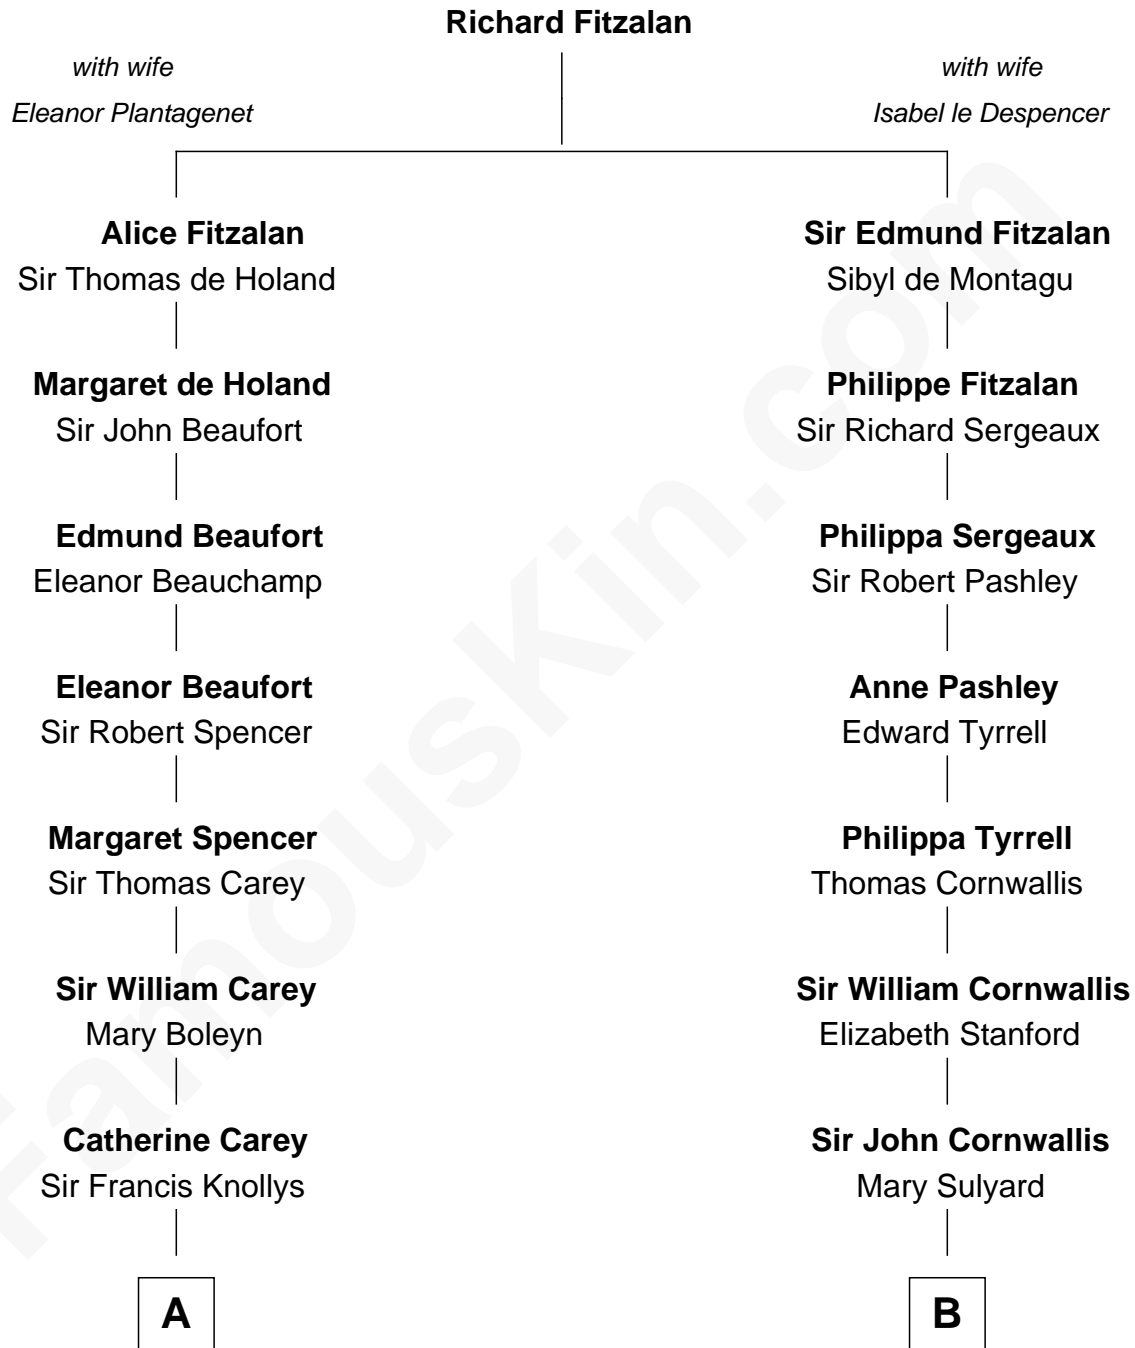

FamousKin.com Relationship Chart of

Gretchen Mol

TV and Movie Actress

19th cousin 2 times removed of

Ben Ames Williams

Novelist and Short Story Author

Gretchen Mol photo by [U.S. National Archives](#)