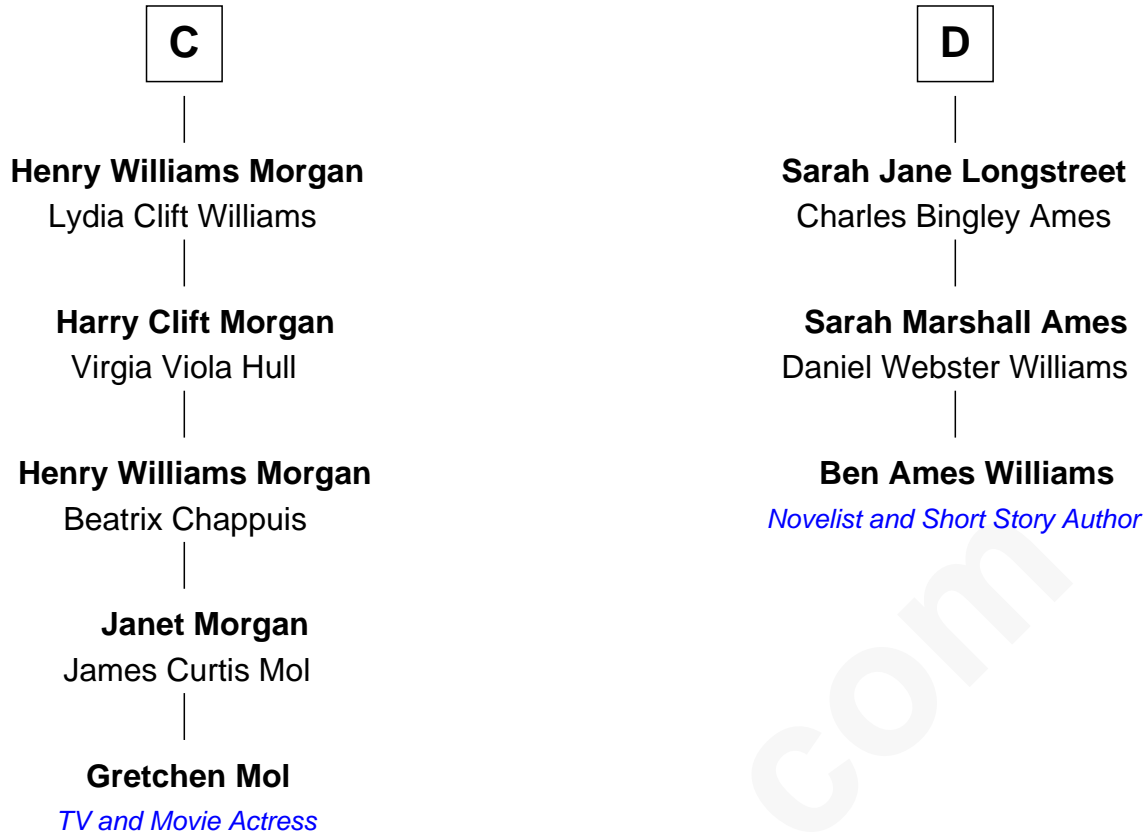

FamousKin.com Relationship Chart of

Gretchen Mol

TV and Movie Actress

19th cousin 2 times removed of

Ben Ames Williams

Novelist and Short Story Author

John de Welles

Maud de Roos

Gretchen Mol photo by [U.S. National Archives](#)