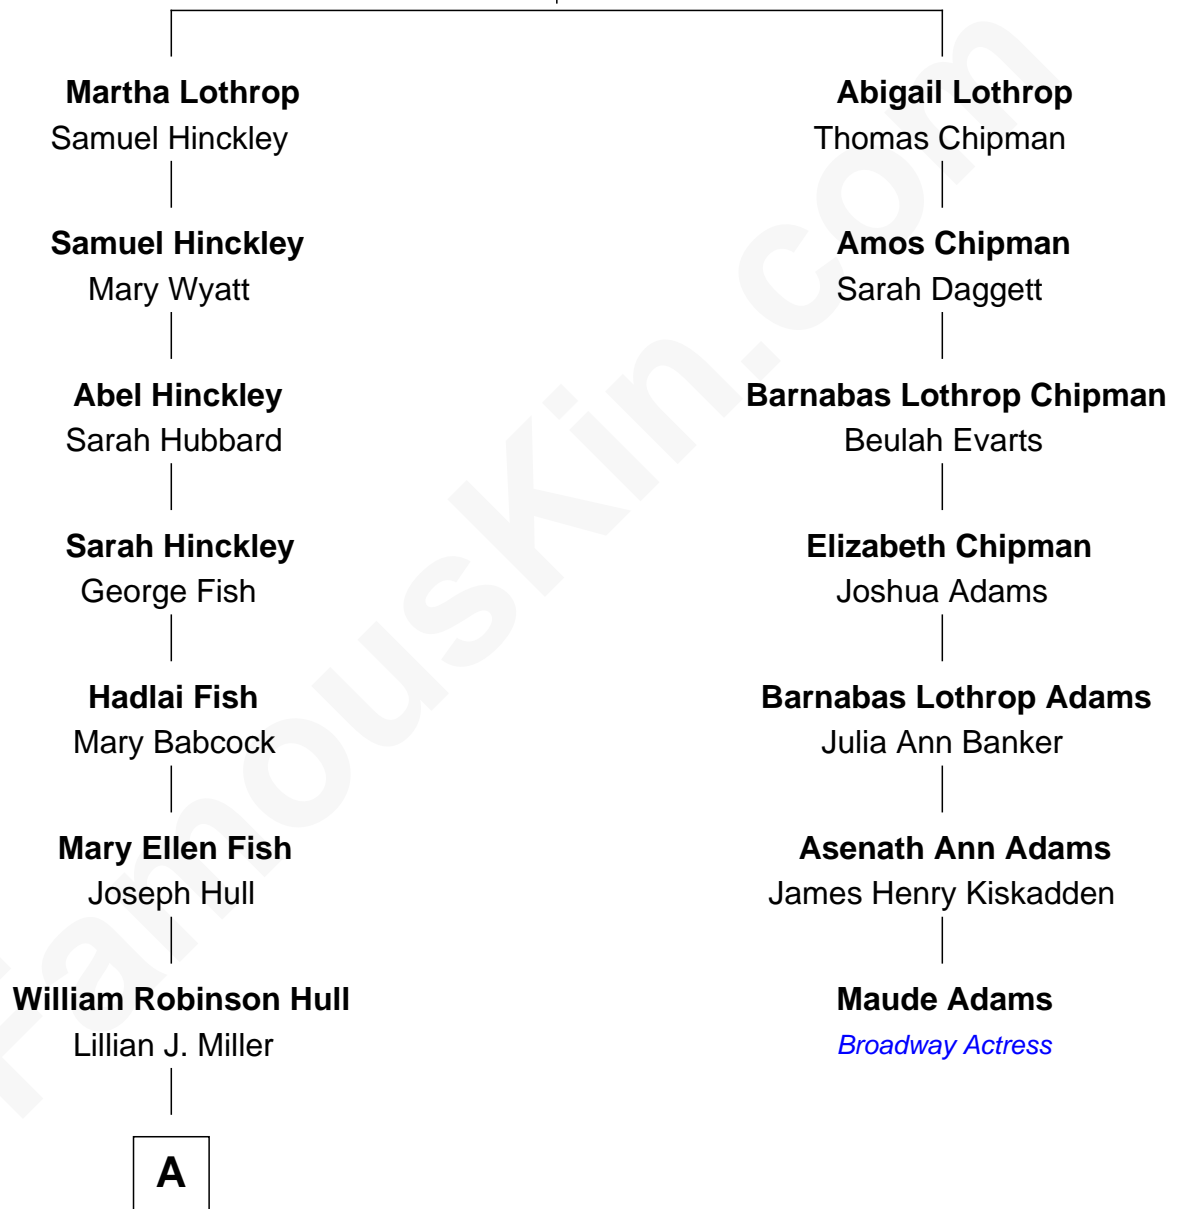

FamousKin.com Relationship Chart of

Gretchen Mol

TV and Movie Actress

6th cousin 4 times removed of

Maude Adams

Broadway Actress

John Lothrop

Mary Cole

A

—
Virgia Viola Hull
Harry Clift Morgan

—
Henry Williams Morgan
Beatrix Chappuis

—
Janet Morgan
James Curtis Mol

—
Gretchen Mol
TV and Movie Actress