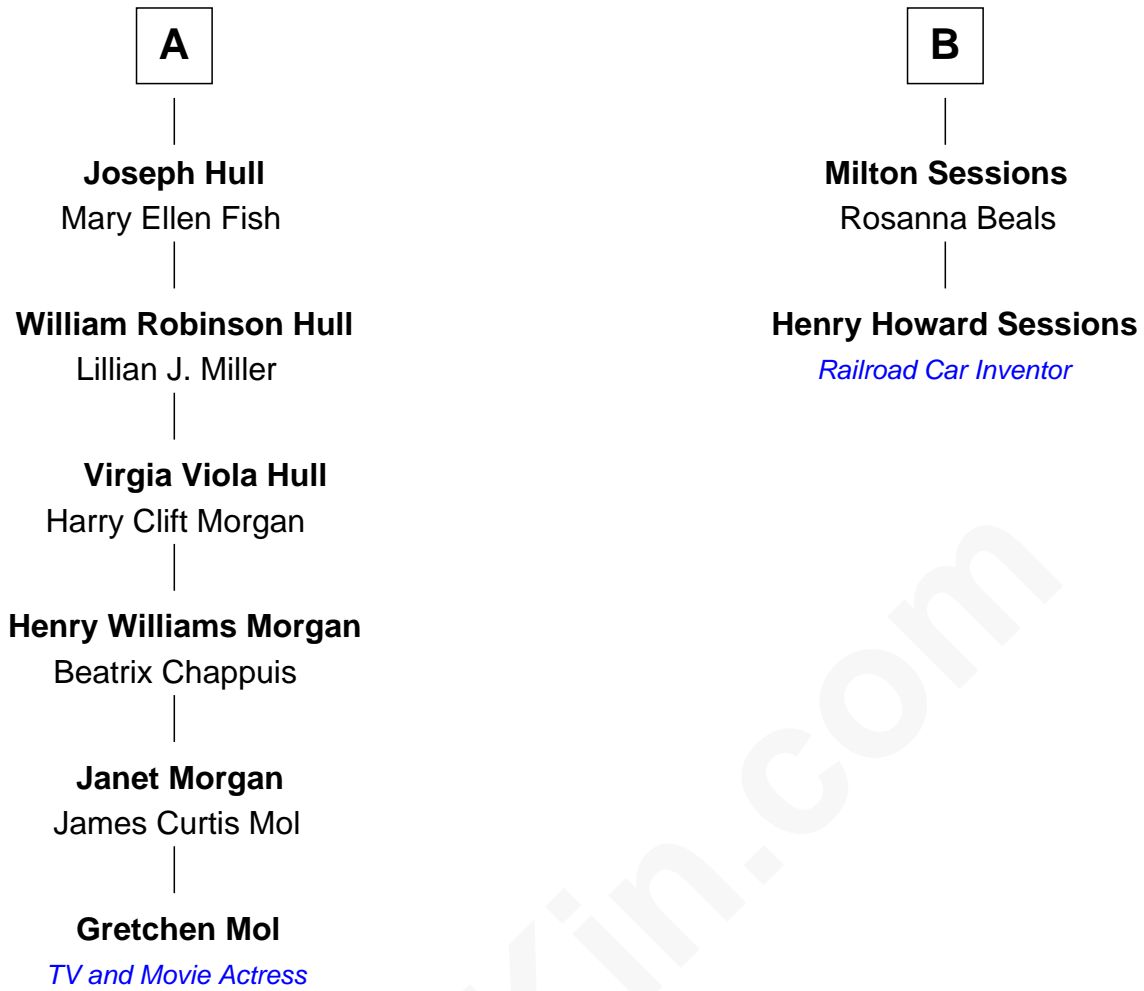

FamousKin.com Relationship Chart of

Gretchen Mol

TV and Movie Actress

8th cousin 4 times removed of

Henry Howard Sessions

Railroad Car Inventor

John Howland

Elizabeth Tilley

Nathaniel Hall

Storrs Hall

Asenath Neff

Asenath Hall

Rufus Sessions

B

Gretchen Mol photo by [U.S. National Archives](#)