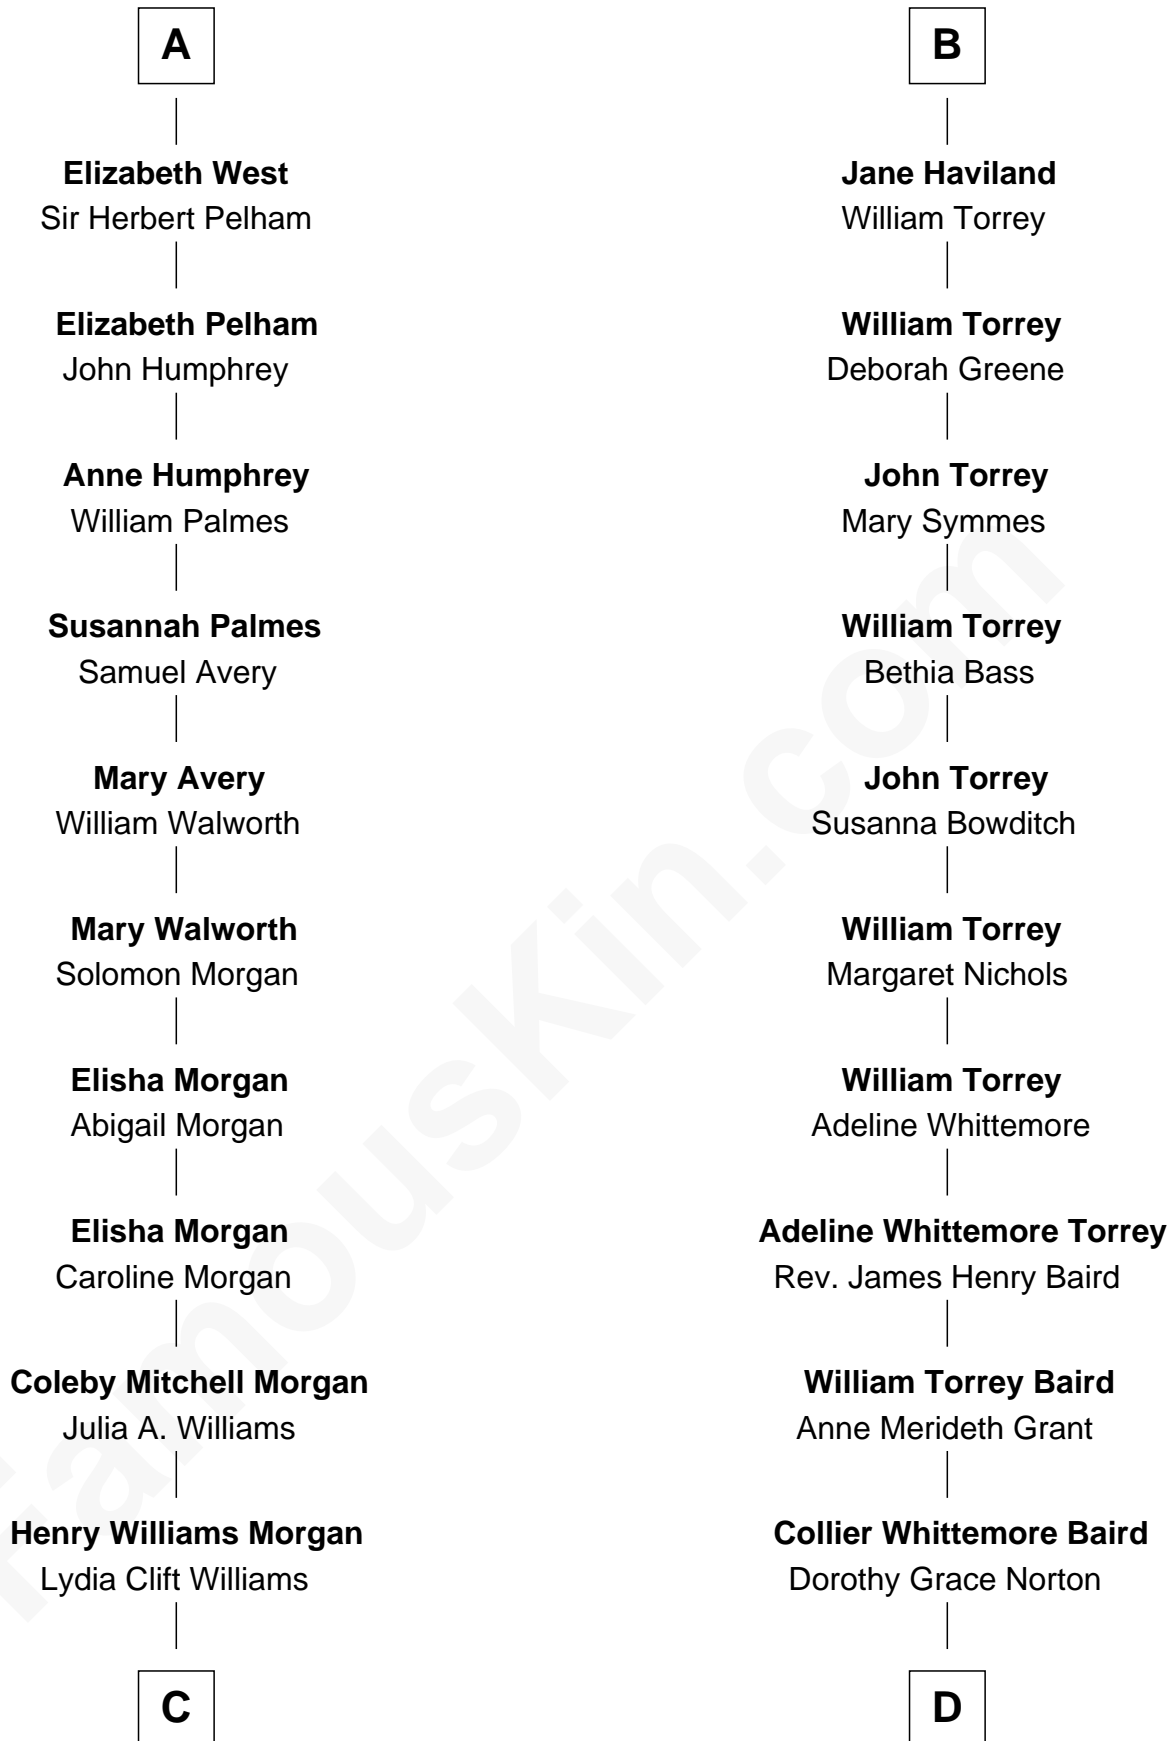

FamousKin.com Relationship Chart of

Gretchen Mol

TV and Movie Actress

19th cousin 1 time removed of

Billie Eilish

Singer and Songwriter

Katherine Pabenham

with husband
Sir William Cheney

with husband
Sir Thomas Aylesbury

Sir Laurence Cheney
Elizabeth Cokayne

Eleanor Aylesbury
Sir Humphrey Stafford

Elizabeth Cheney
Sir Frederick Tilney

Anne Stafford
Sir William Berkeley

Elizabeth Tilney
Sir Thomas Howard

Anne Berkeley
Sir John Guise

Elizabeth Howard
Thomas Boleyn

John Guise
Tacy Grey

Mary Boleyn
Sir William Carey

William Guise
Mary Rotsey

Catherine Carey
Sir Francis Knollys

John Guise
Jane Pauncefoot

Anne Knollys
Sir Thomas West

Elizabeth Guise
Robert Haviland

A

B

C

Harry Clift Morgan

Virgia Viola Hull

Henry Williams Morgan

Beatrix Chappuis