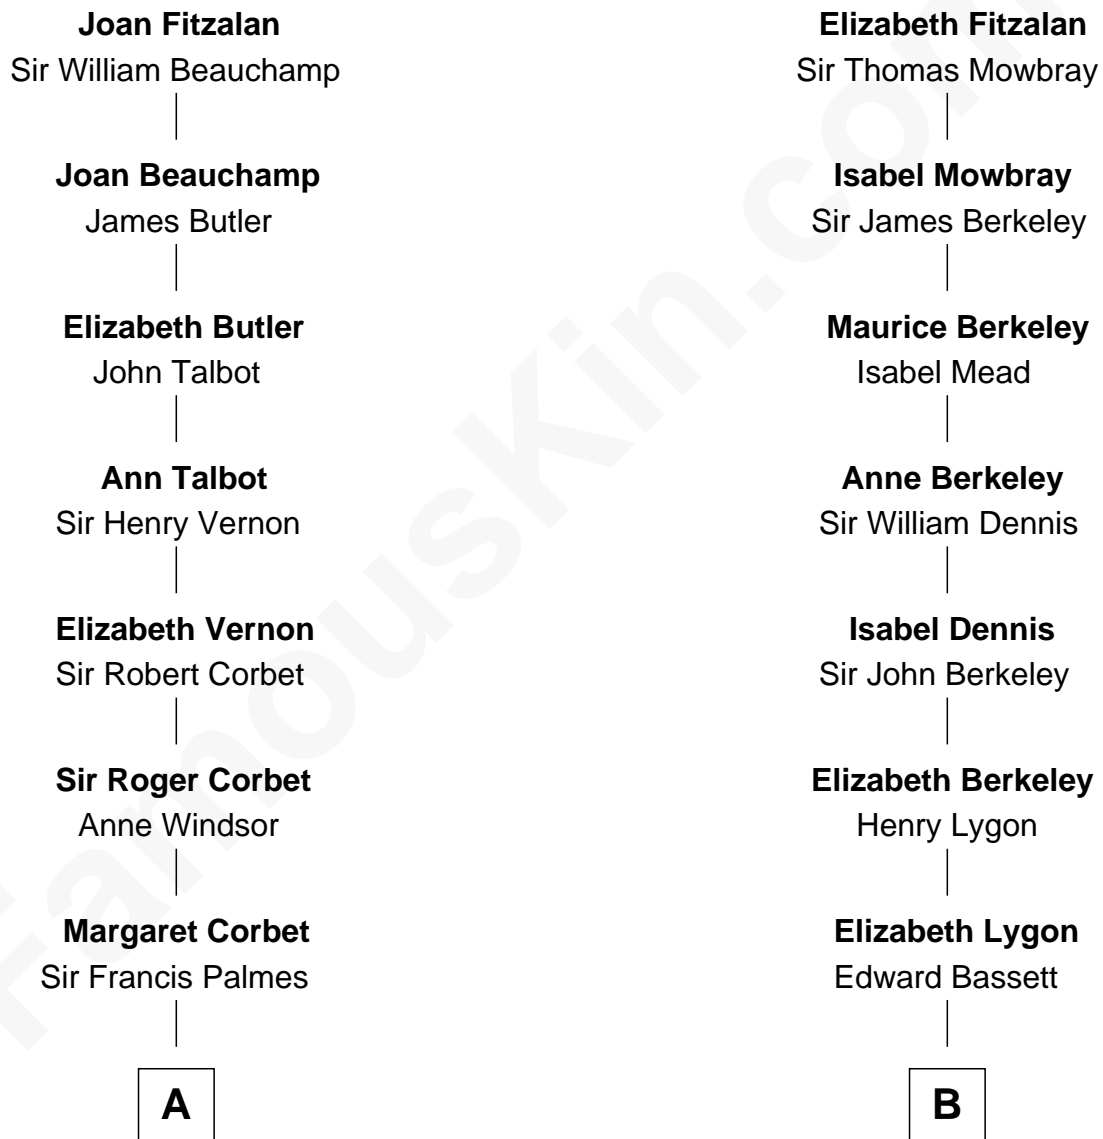

FamousKin.com Relationship Chart of

Gretchen Mol

TV and Movie Actress

16th cousin 5 times removed of

Mary Winthrop Gooding

Prolific Mayflower Descendant

Sir Richard Fitzalan

Elizabeth de Bohun