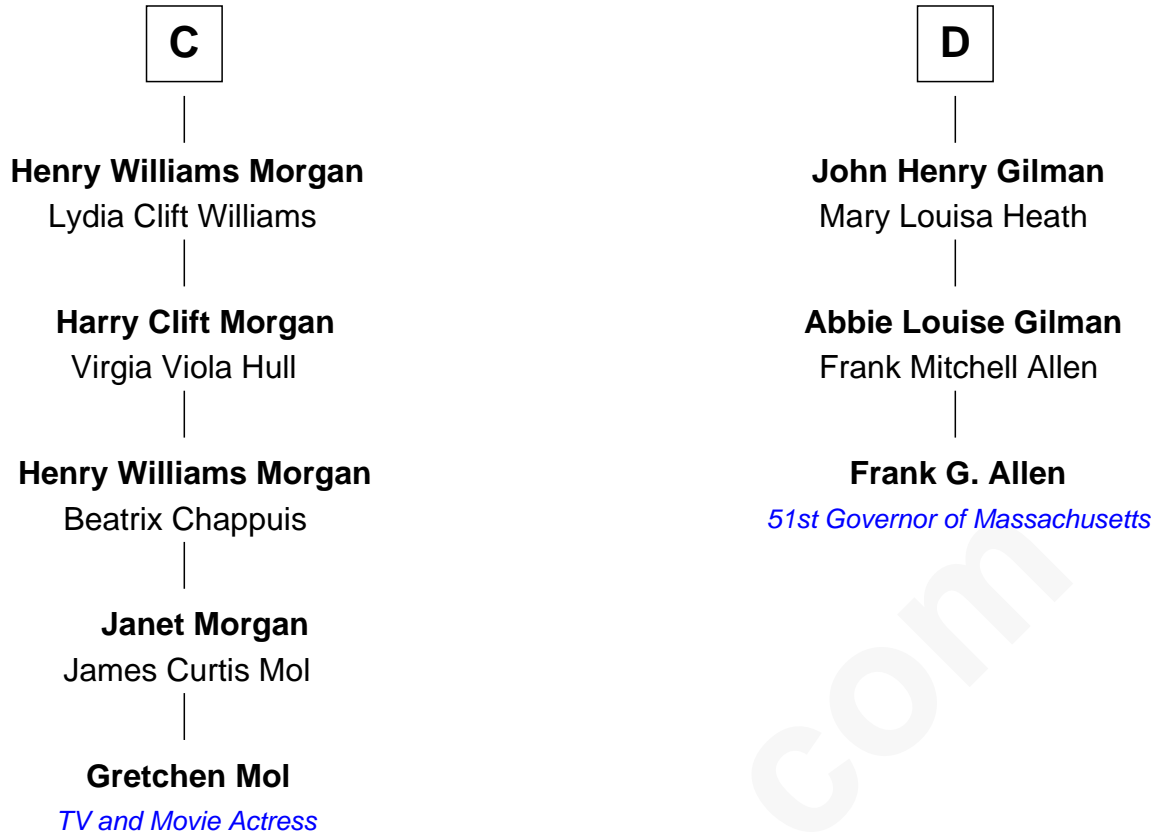

FamousKin.com

Relationship Chart of

Gretchen Mol

TV and Movie Actress

19th cousin 2 times removed of

Frank G. Allen

51st Governor of Massachusetts

Sir Thomas de Beauchamp

Katherine de Mortimer

Sir William Beauchamp

Joan Fitzalan

Joan Beauchamp

James Butler

Elizabeth Butler

John Talbot

Ann Talbot

Maud de Beauchamp

Sir Roger de Clifford

Katherine de Clifford

Sir Ralph de Greystoke

Maud de Greystoke

Eudo de Welles

Sir Lionel de Welles

Joan de Waterton

Margaret de Welles

Sir Thomas Dymoke

Jane Dymoke

John Fulnetby

Katherine Fulnetby

William Dynwell

B

Gretchen Mol photo by [U.S. National Archives](#)