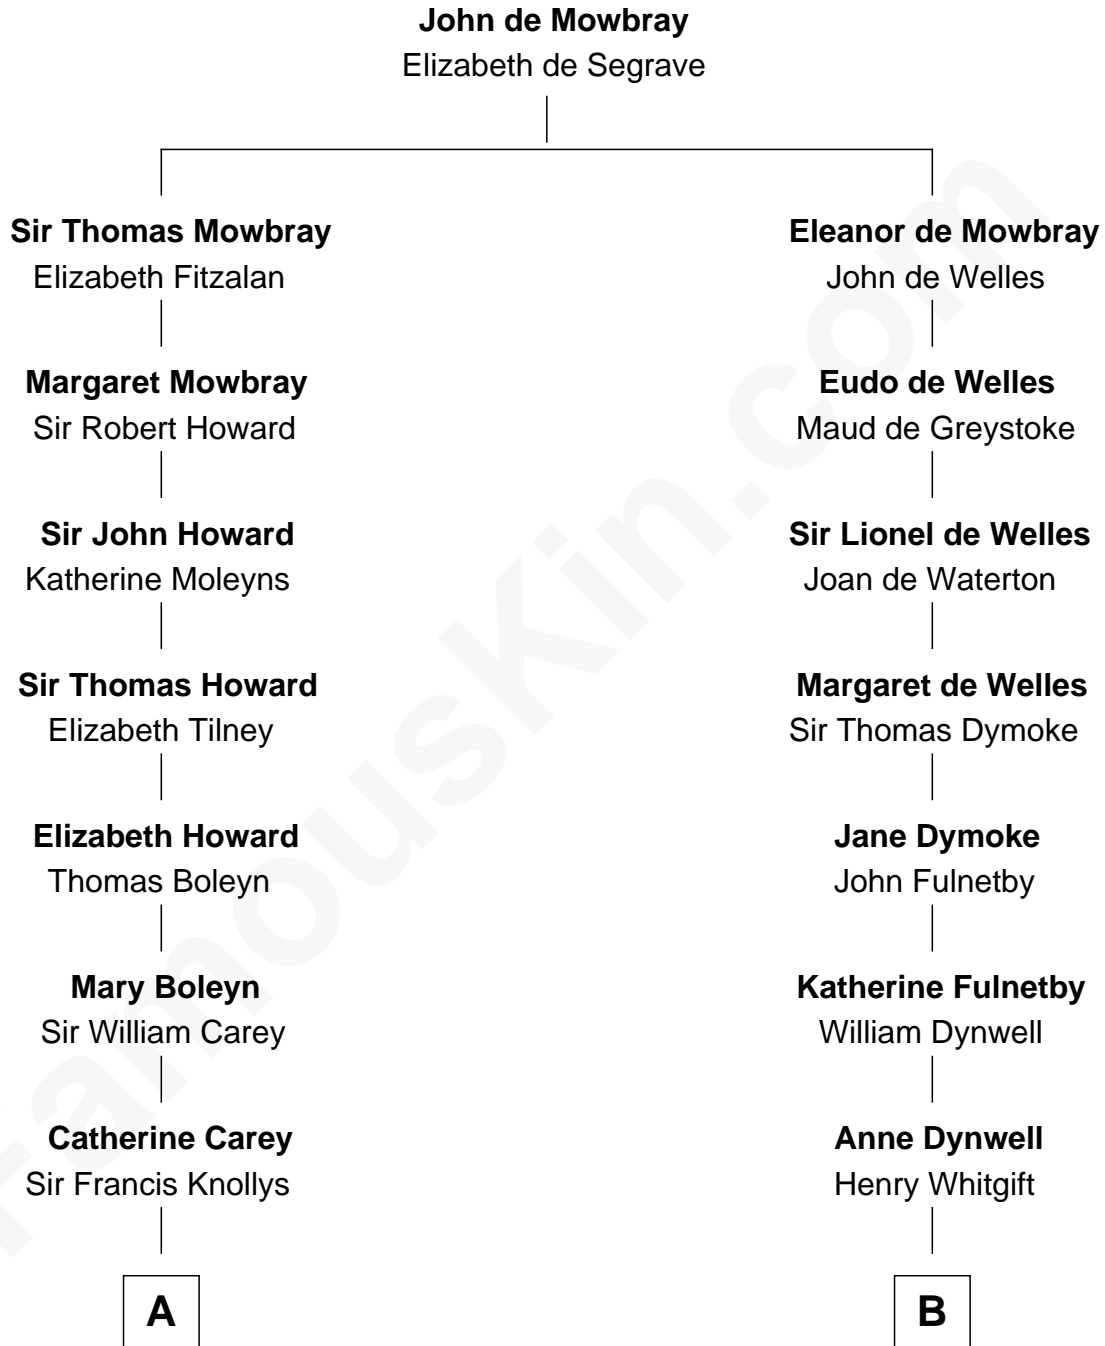

# FamousKin.com Relationship Chart of

**Gretchen Mol**

*TV and Movie Actress*

18th cousin 3 times removed of

**Frank G. Allen**

*51st Governor of Massachusetts*

**C**

**Henry Williams Morgan**