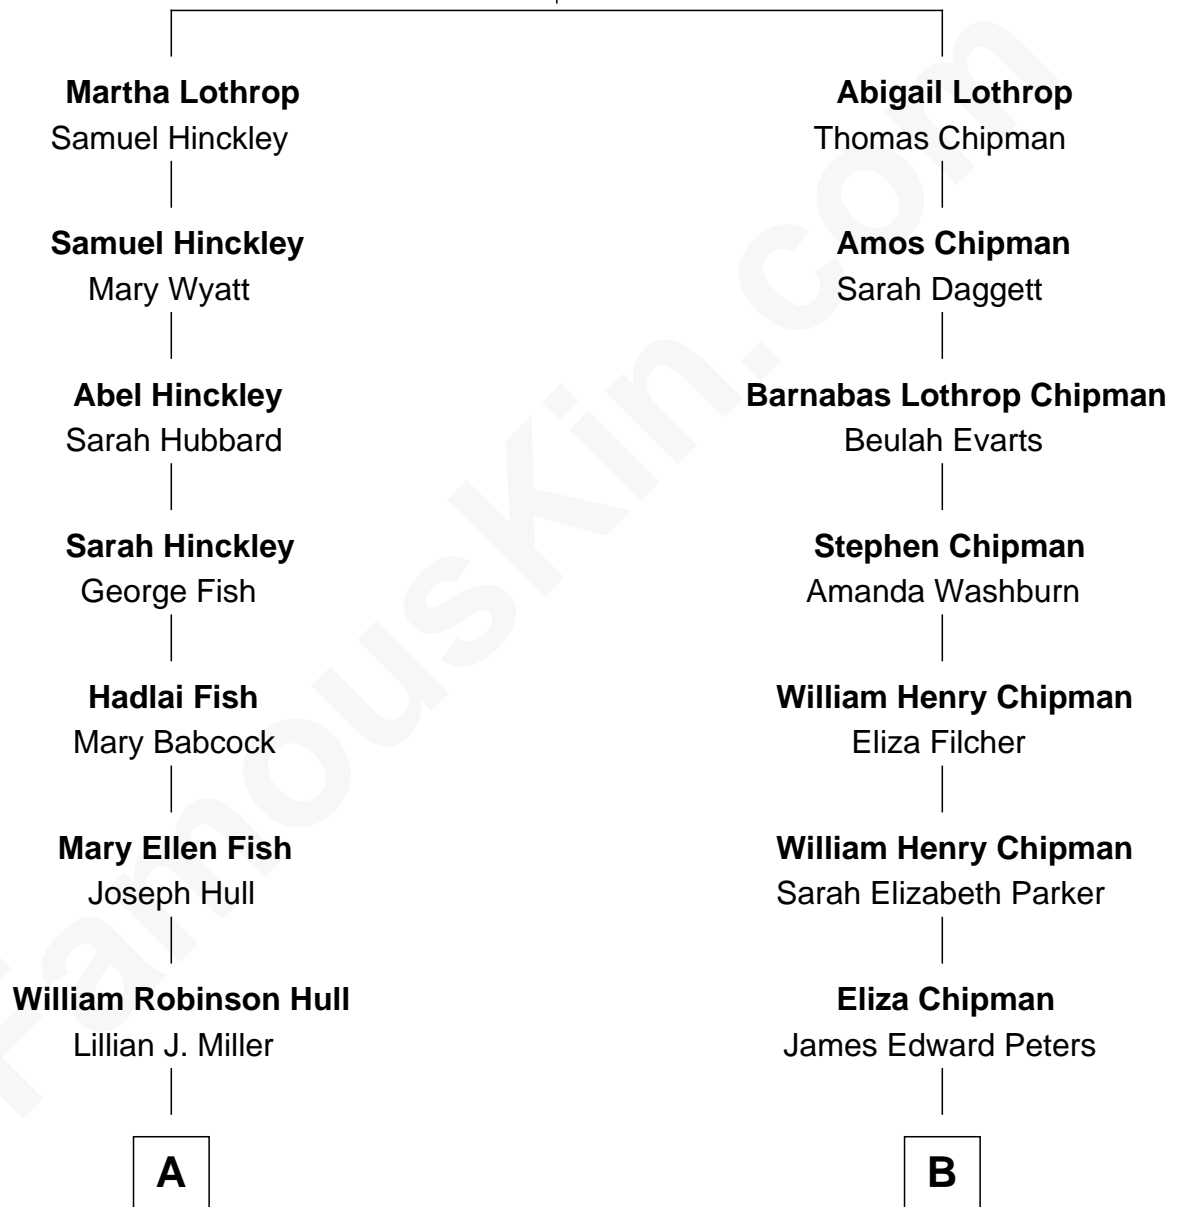

FamousKin.com Relationship Chart of

Gretchen Mol

TV and Movie Actress

8th cousin 2 times removed of

Gary Herbert

17th Governor of Utah

John Lothrop

Mary Cole

A

Virgia Viola Hull
Harry Clift Morgan

Henry Williams Morgan
Beatrix Chappuis

Janet Morgan
James Curtis Mol

Gretchen Mol
TV and Movie Actress

B

Paul Richard Peters
Carol Boley

Gary Herbert
17th Governor of Utah