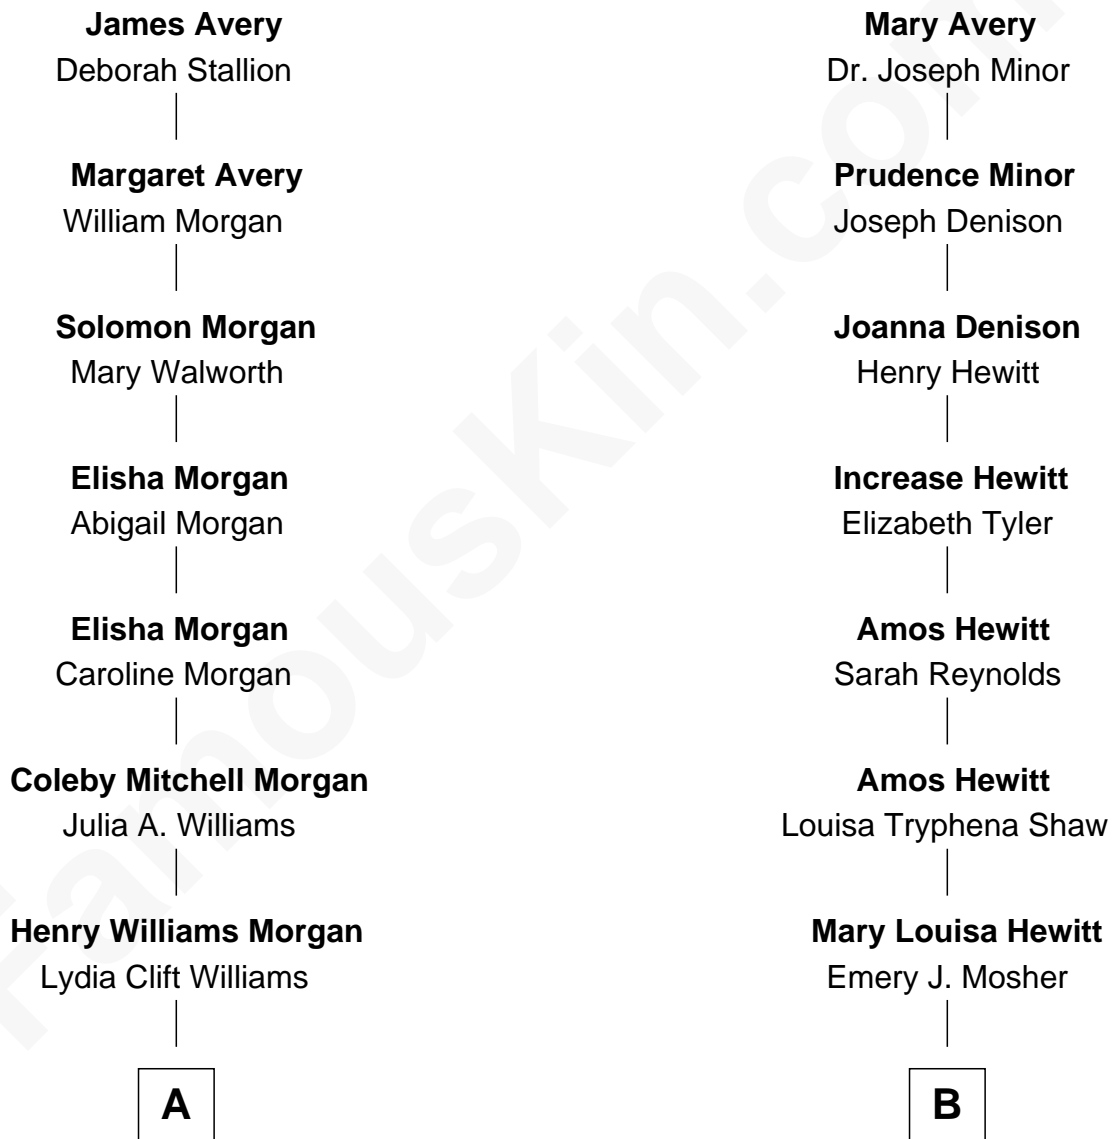

FamousKin.com Relationship Chart of

Gretchen Mol

TV and Movie Actress

10th cousin 1 time removed of

Rainn Wilson

TV and Movie Actor

James Avery
Joanna Greenslade

A

Harry Clift Morgan

Virgia Viola Hull

Henry Williams Morgan

Beatrix Chappuis

Janet Morgan

James Curtis Mol

Gretchen Mol

TV and Movie Actress

B

Charles E. Mosher

Susanna Jane Garrison

Edna Lora Mosher

Theodore Orick Whitman

Rollie Harrison Whitman

Catherine Josephine Williams

Patricia May Whitman