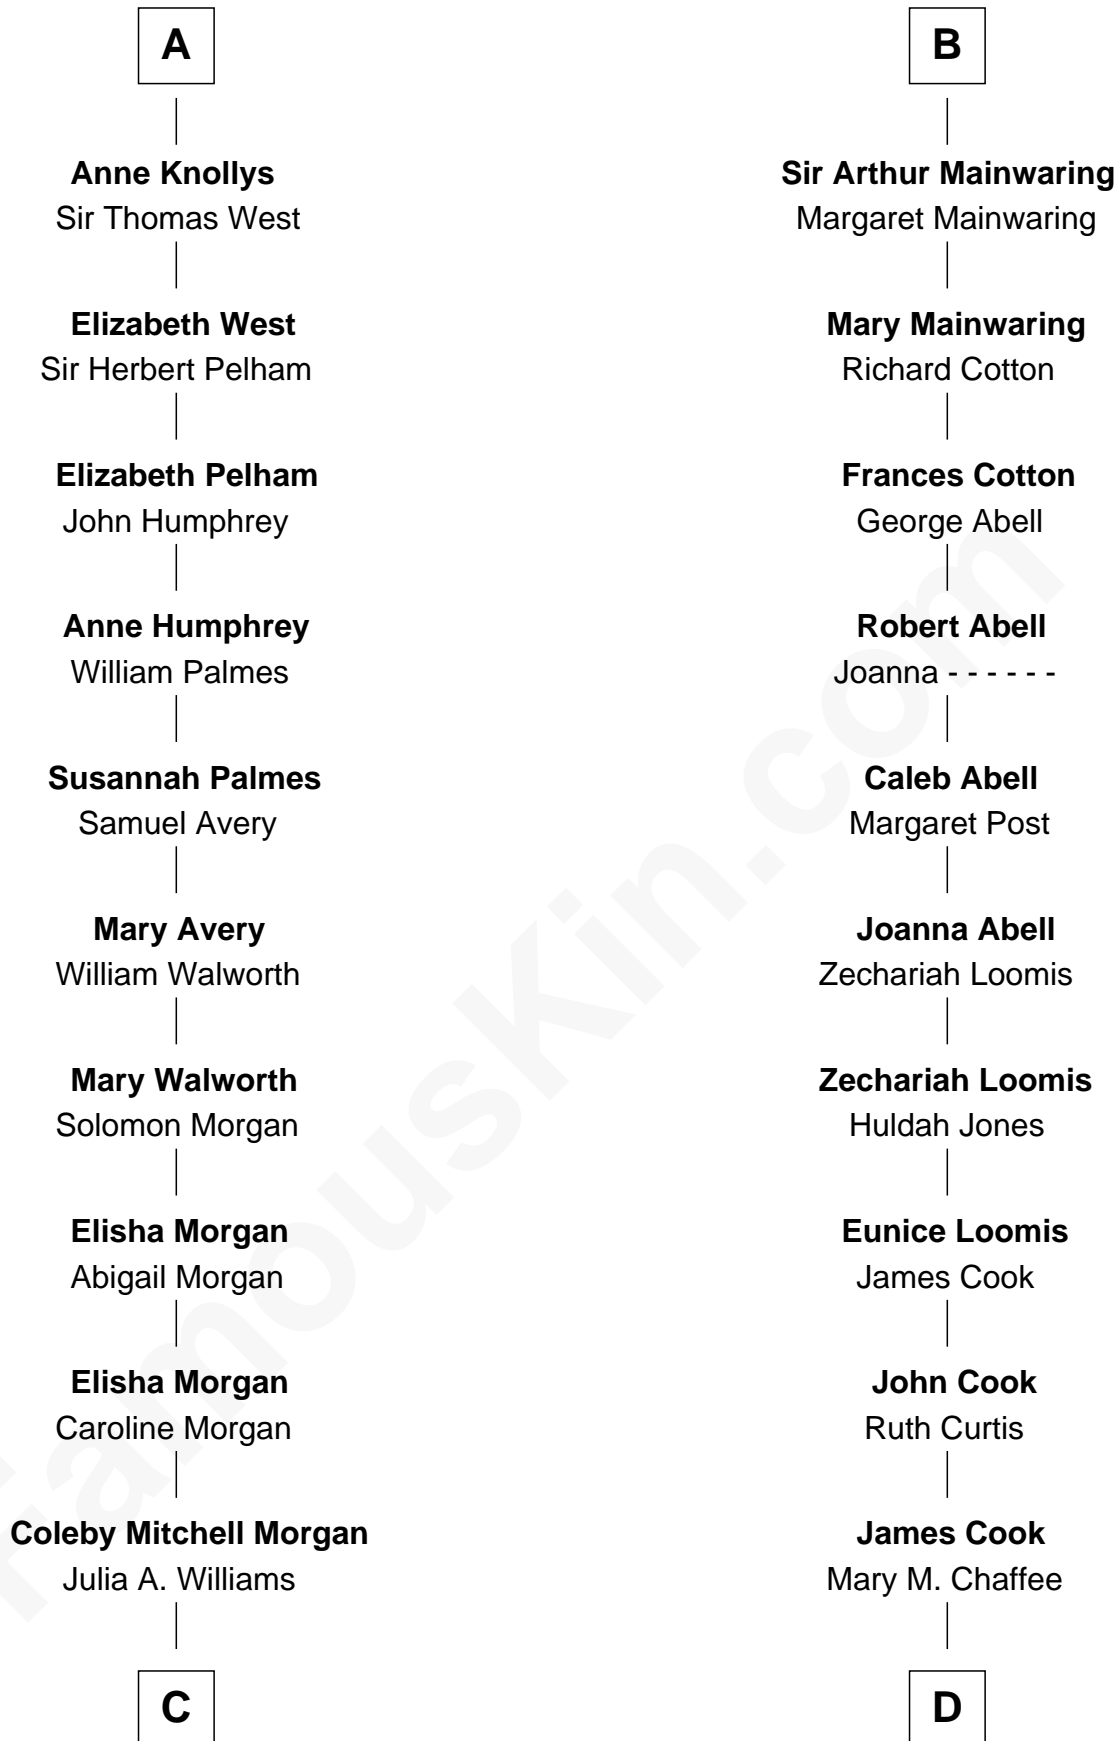

# FamousKin.com Relationship Chart of

**Gretchen Mol**

*TV and Movie Actress*

21st cousin of

**Amber Stevens West**

*TV and Movie Actress*

**Richard Fitzalan**  
Eleanor Plantagenet

**Alice Fitzalan**  
Sir Thomas de Holand

**Margaret de Holand**  
Sir John Beaufort

**Edmund Beaufort**  
Eleanor Beauchamp

**Eleanor Beaufort**  
Sir Robert Spencer

**Margaret Spencer**  
Sir Thomas Carey

**Sir William Carey**  
Mary Boleyn

**Catherine Carey**  
Sir Francis Knollys

**A**

**Sir Richard Fitzalan**  
Elizabeth de Bohun

**Joan Fitzalan**  
Sir William Beauchamp

**Joan Beauchamp**  
James Butler

**Elizabeth Butler**  
John Talbot

**Ann Talbot**  
Sir Henry Vernon

**Elizabeth Vernon**  
Sir Robert Corbet

**Dorothy Corbet**  
Sir Richard Mainwaring

**B**

**C**

**Henry Williams Morgan**

Lydia Clift Williams

**Harry Clift Morgan**

Virgia Viola Hull

**Henry Williams Morgan**