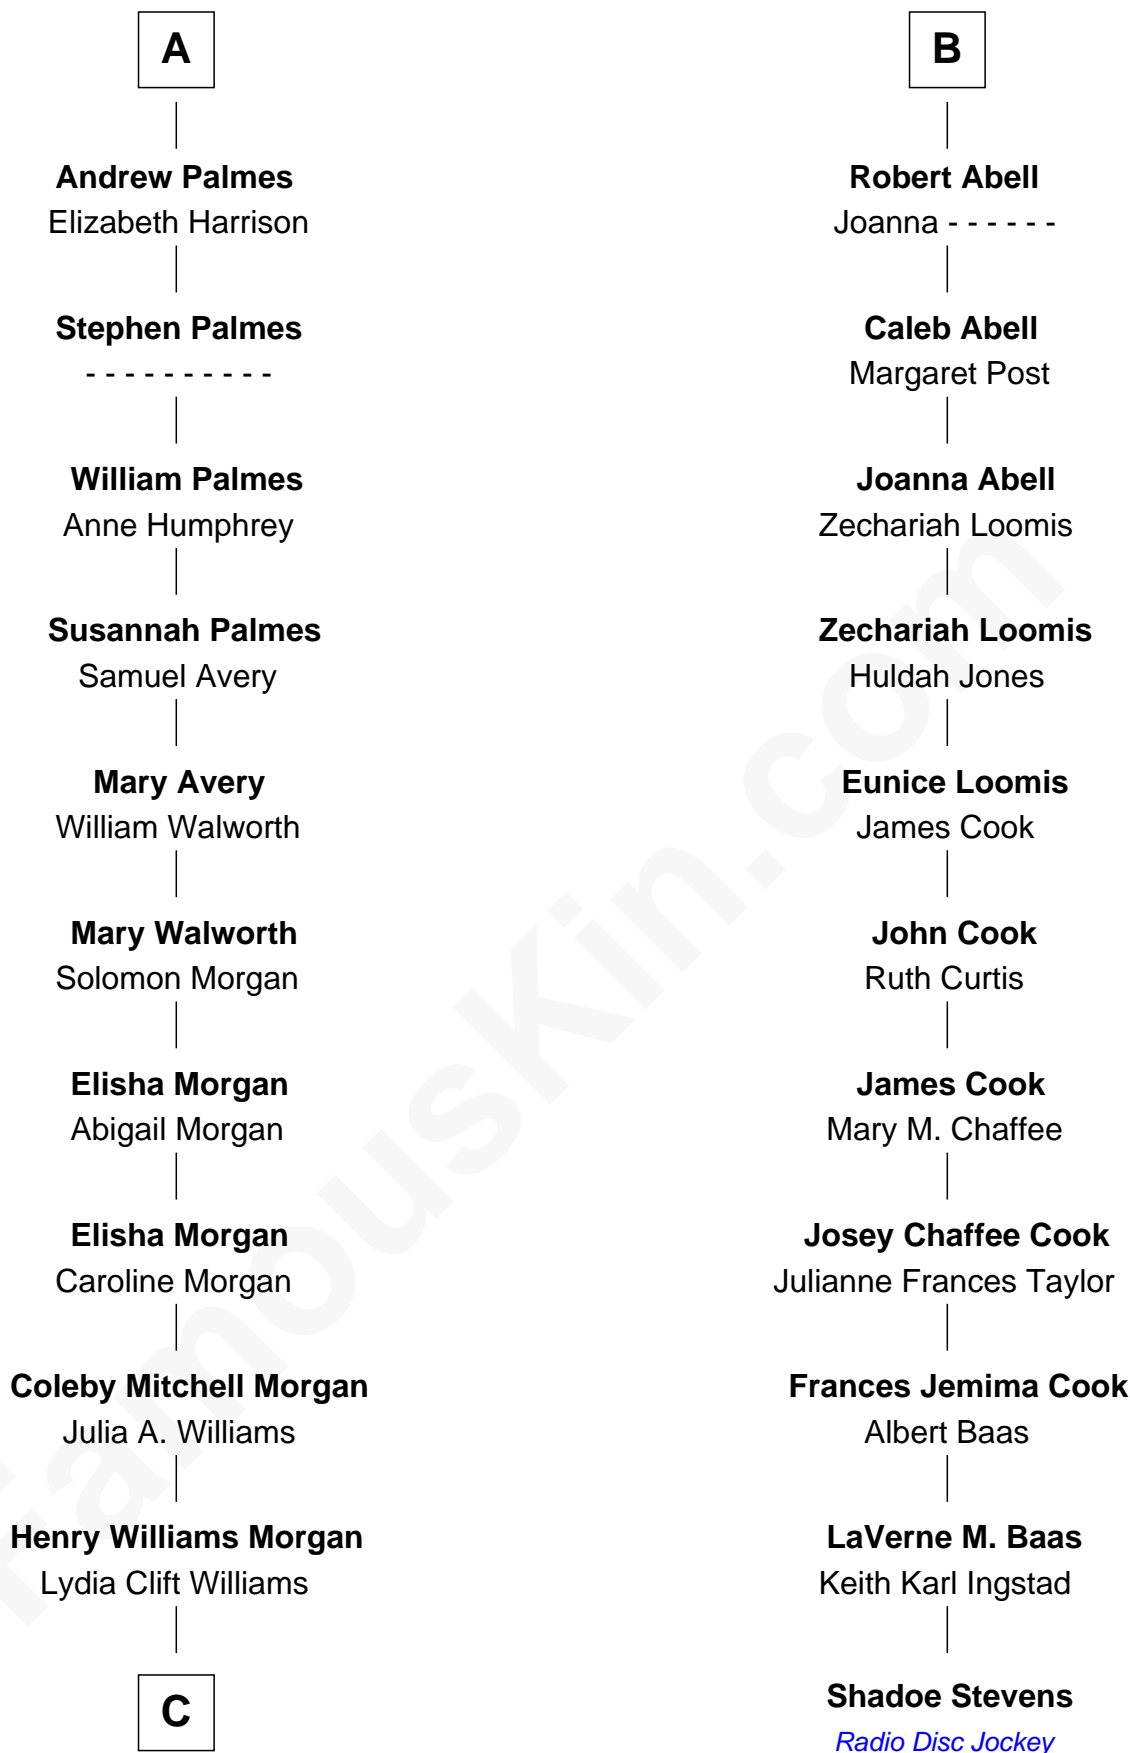

FamousKin.com Relationship Chart of

Gretchen Mol

TV and Movie Actress

17th cousin 3 times removed of

Shadoe Stevens

Radio Disc Jockey

Sir Walter Blount

Sancha de Ayala

Sir Thomas Blount

Margaret de Gresley

Sir Walter Blount

Helena Byron

Sir William Blount

Margaret Echyngam

Elizabeth Blount

Sir Andrews de Windsor

Sir John Sutton

Sir John Sutton

Elizabeth Berkeley

Jane Sutton

Thomas Mainwaring

Cecily Mainwaring

John Cotton

Sir George Cotton

Mary Onley

Richard Cotton

Mary Mainwaring

Frances Cotton

George Abell

B

C

—
Harry Clift Morgan