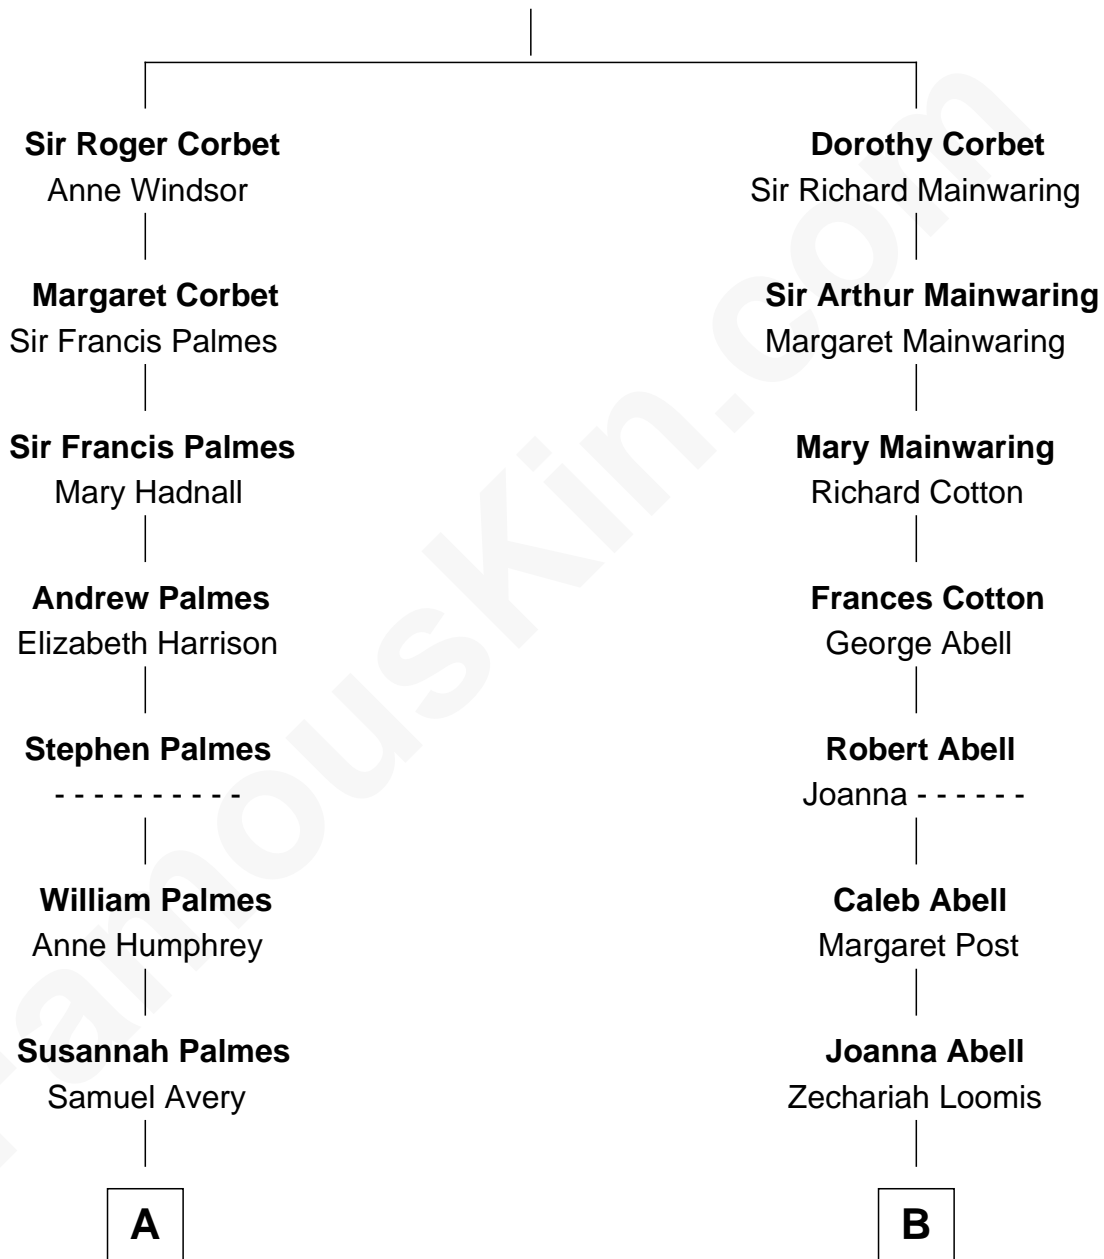

# FamousKin.com Relationship Chart of

**Gretchen Mol**

*TV and Movie Actress*

14th cousin 2 times removed of

**Shadoe Stevens**

*Radio Disc Jockey*

**Sir Robert Corbet**

Elizabeth Vernon

**A**

**Mary Avery**  
William Walworth

**Mary Walworth**  
Solomon Morgan

**Elisha Morgan**  
Abigail Morgan

**Elisha Morgan**  
Caroline Morgan

**Coleby Mitchell Morgan**  
Julia A. Williams

**Henry Williams Morgan**  
Lydia Clift Williams