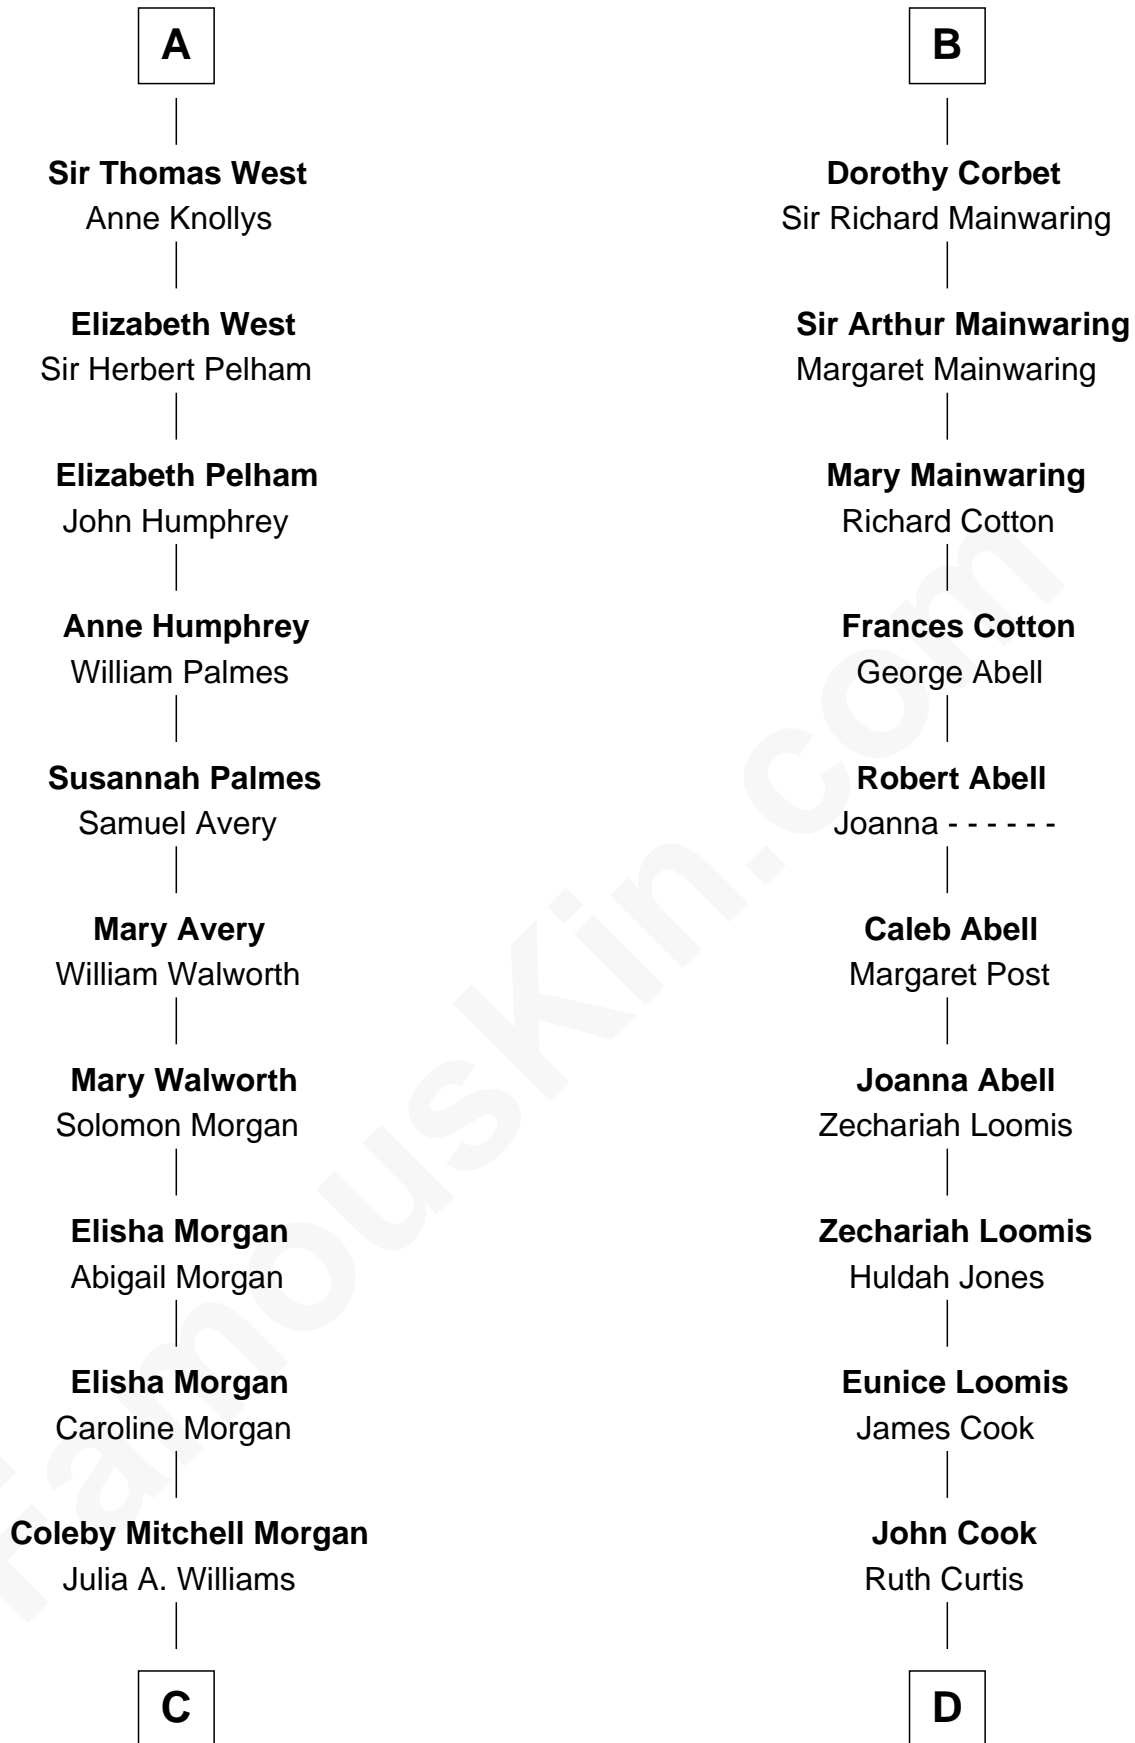

FamousKin.com Relationship Chart of

Gretchen Mol

TV and Movie Actress

21st cousin of

Shadoe Stevens

Radio Disc Jockey

John de Mowbray

Joan of Lancaster