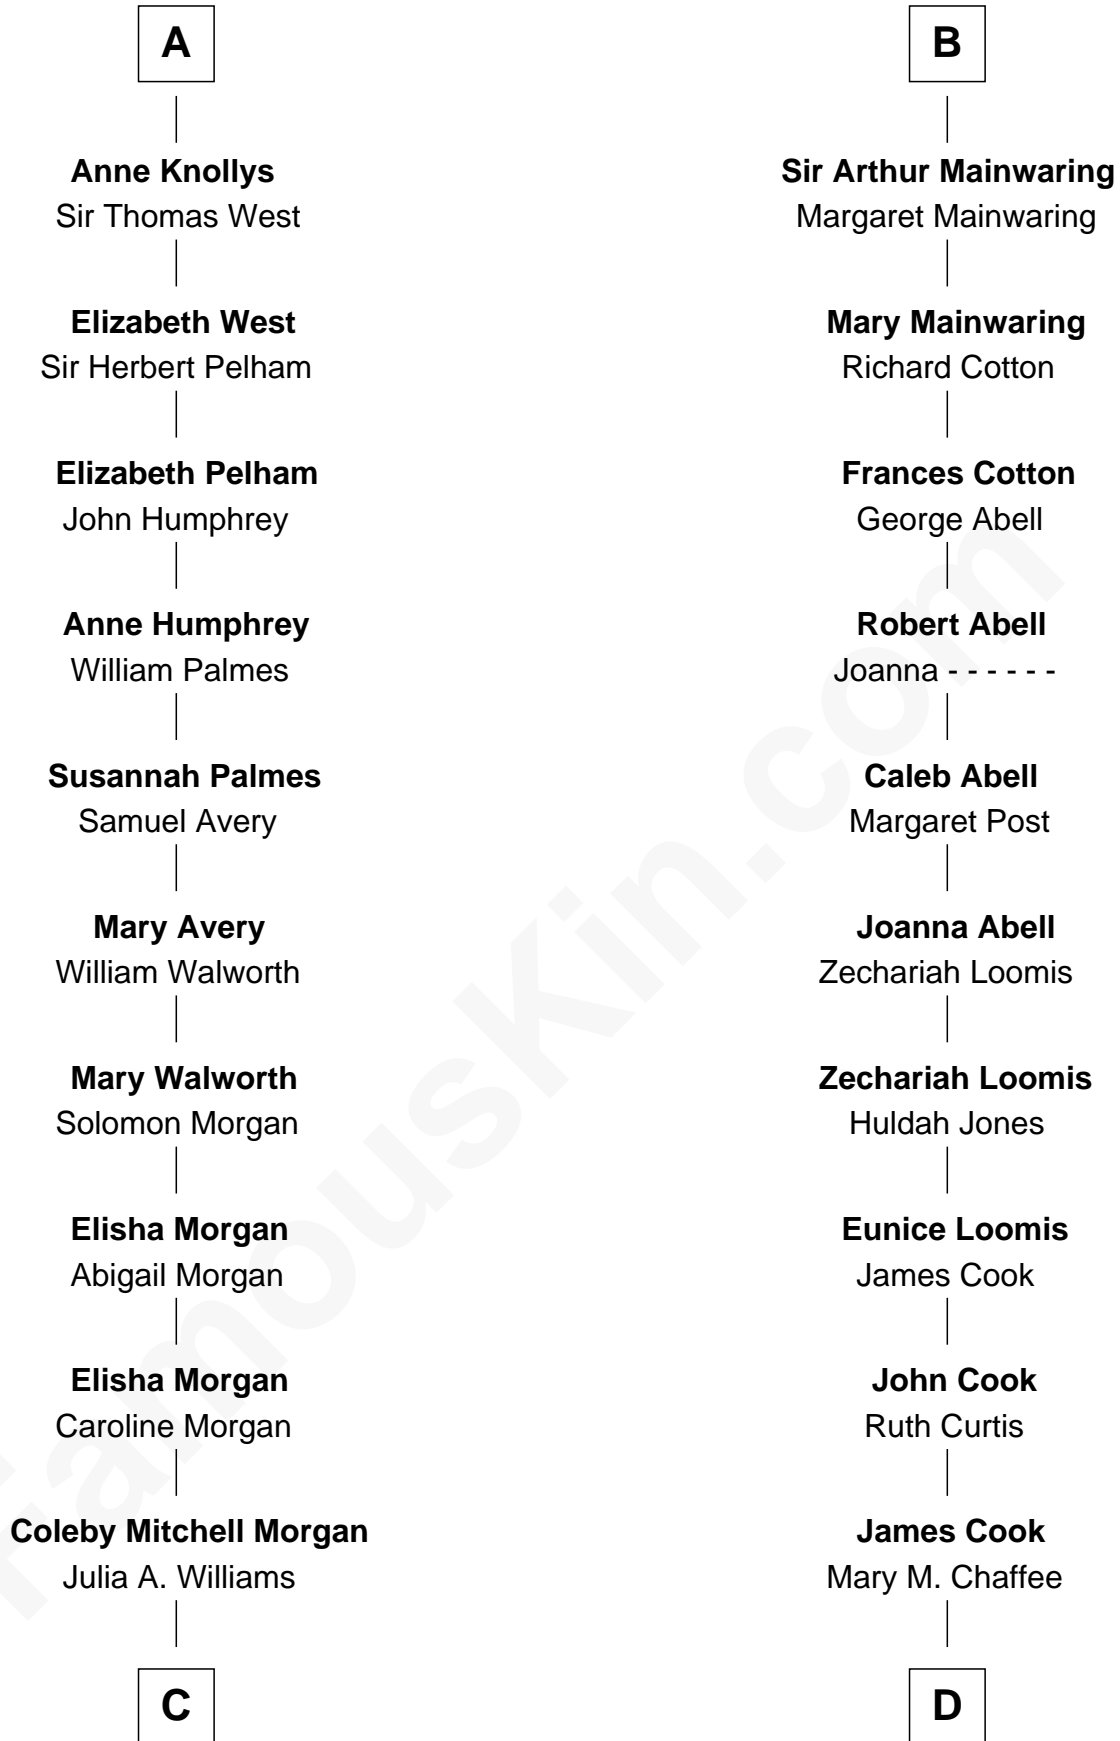

# FamousKin.com Relationship Chart of

**Gretchen Mol**

*TV and Movie Actress*

20th cousin 1 time removed of

**Shadoe Stevens**

*Radio Disc Jockey*

**Richard Fitzalan**  
Eleanor Plantagenet

**Alice Fitzalan**  
Sir Thomas de Holand

**Margaret de Holand**  
Sir John Beaufort

**Edmund Beaufort**  
Eleanor Beauchamp

**Eleanor Beaufort**  
Sir Robert Spencer

**Margaret Spencer**  
Sir Thomas Carey

**Sir William Carey**  
Mary Boleyn

**Catherine Carey**  
Sir Francis Knollys

**A**

**Sir Richard Fitzalan**  
Elizabeth de Bohun

**Joan Fitzalan**  
Sir William Beauchamp

**Joan Beauchamp**  
James Butler

**Elizabeth Butler**  
John Talbot

**Ann Talbot**  
Sir Henry Vernon

**Elizabeth Vernon**  
Sir Robert Corbet

**Dorothy Corbet**  
Sir Richard Mainwaring

**B**

**C**

**Henry Williams Morgan**

Lydia Clift Williams

**Harry Clift Morgan**

Virgia Viola Hull

**Henry Williams Morgan**