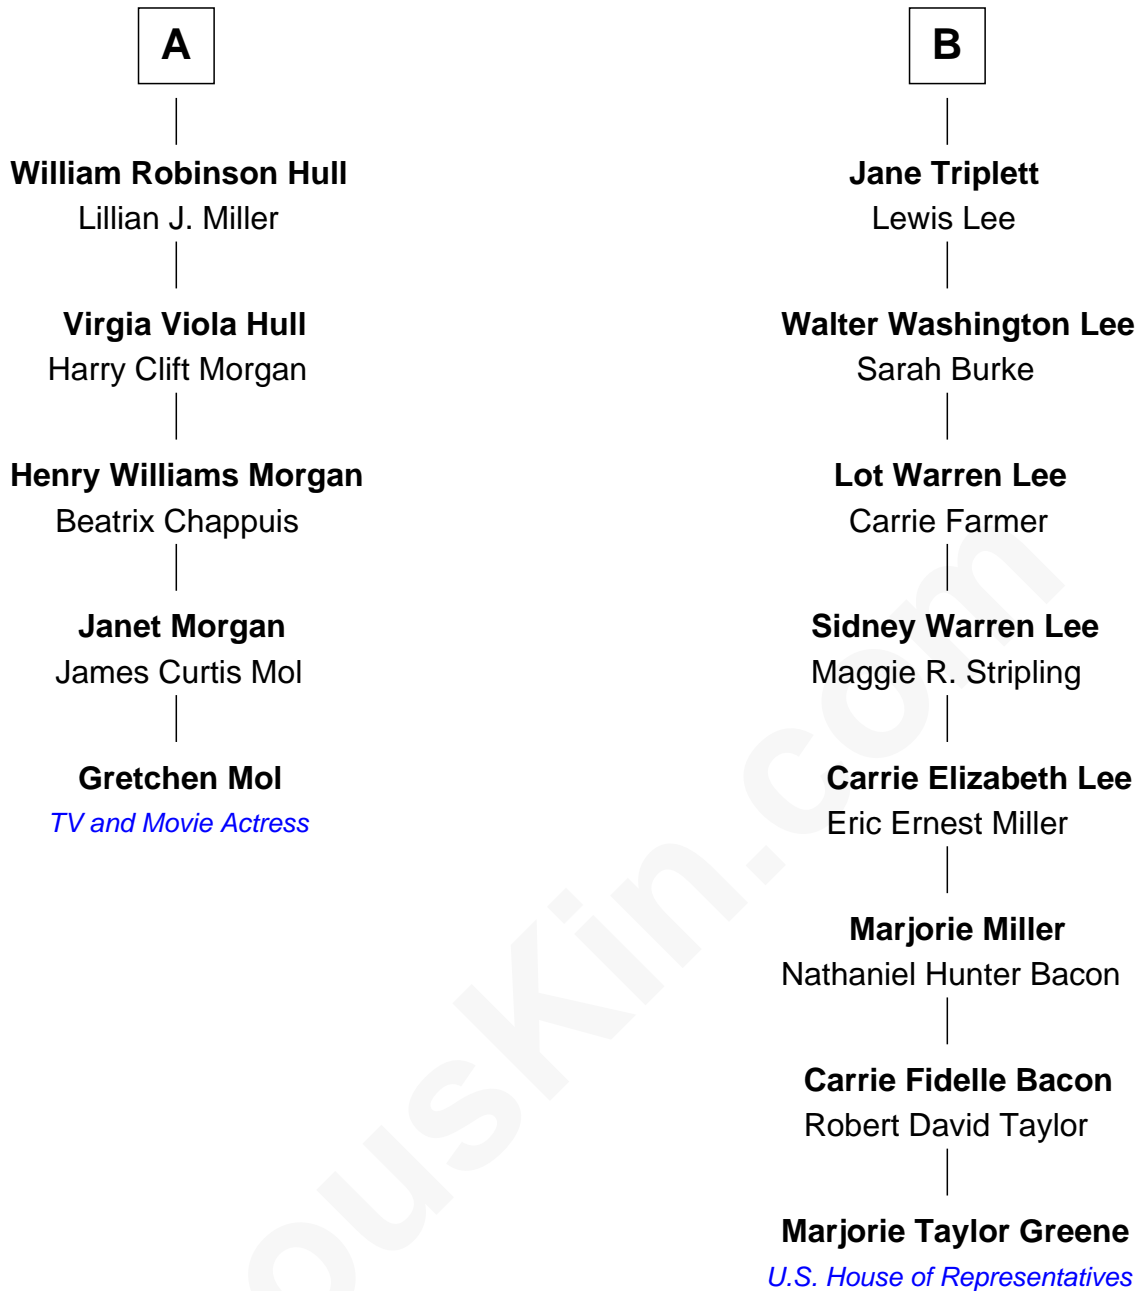

FamousKin.com Relationship Chart of

Gretchen Mol

TV and Movie Actress

11th cousin 3 times removed of

Marjorie Taylor Greene

U.S. House of Representatives

John Lothrop

*with wife
Ann - - - - -*

*with wife
Hannah House*

John Lothrop
Mary Cole

Jane Lathrop
Samuel Fuller

Martha Lothrop
Samuel Hinckley

Hannah Fuller
Nicholas Bonham

Samuel Hinckley
Mary Wyatt

Elizabeth Bonham
Edward Slater

Abel Hinckley
Sarah Hubbard

Phebe Slater
James Doty

Sarah Hinckley
George Fish

Benajah Doty
Elizabeth Farr

Hadlai Fish
Mary Babcock

Esther Doty
Eleazer Brack

Mary Ellen Fish
Joseph Hull

Rachel Brack
Francis Triplett

A

B

Gretchen Mol photo by [U.S. National Archives](#)