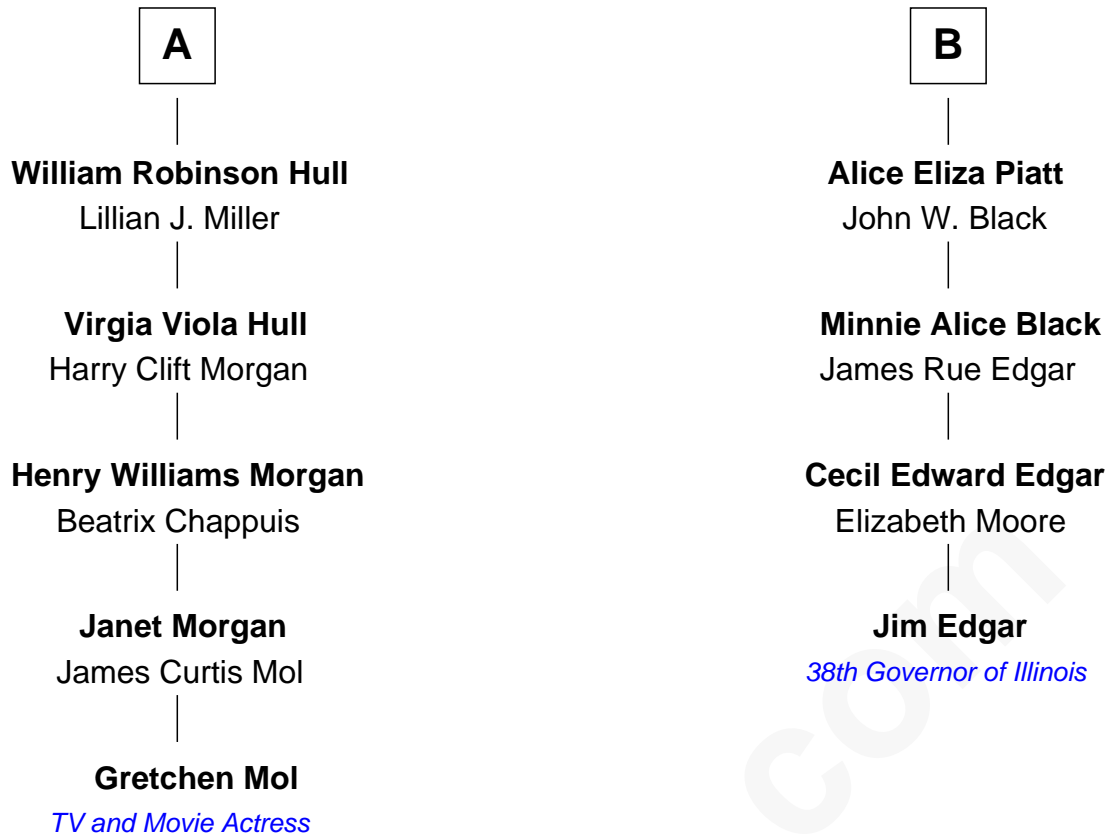

FamousKin.com Relationship Chart of

Gretchen Mol

TV and Movie Actress

10th cousin 1 time removed of

Jim Edgar

38th Governor of Illinois

John Lothrop

*with wife
Ann - - - - -*

*with wife
Hannah House*

John Lothrop
Mary Cole

Jane Lathrop
Samuel Fuller

Martha Lothrop
Samuel Hinckley

Hannah Fuller
Nicholas Bonham

Samuel Hinckley
Mary Wyatt

Mary Bonham
Edmund Dunham

Abel Hinckley
Sarah Hubbard

Ephraim Dunham
Phebe Smalley

Sarah Hinckley
George Fish

Elizabeth Dunham
Jacob Piatt

Hadlai Fish
Mary Babcock

Benjamin Piatt
Polly Waddle

Mary Ellen Fish
Joseph Hull

Jacob Piatt
Polly Ann Trotter

A

B

Gretchen Mol photo by [U.S. National Archives](#)