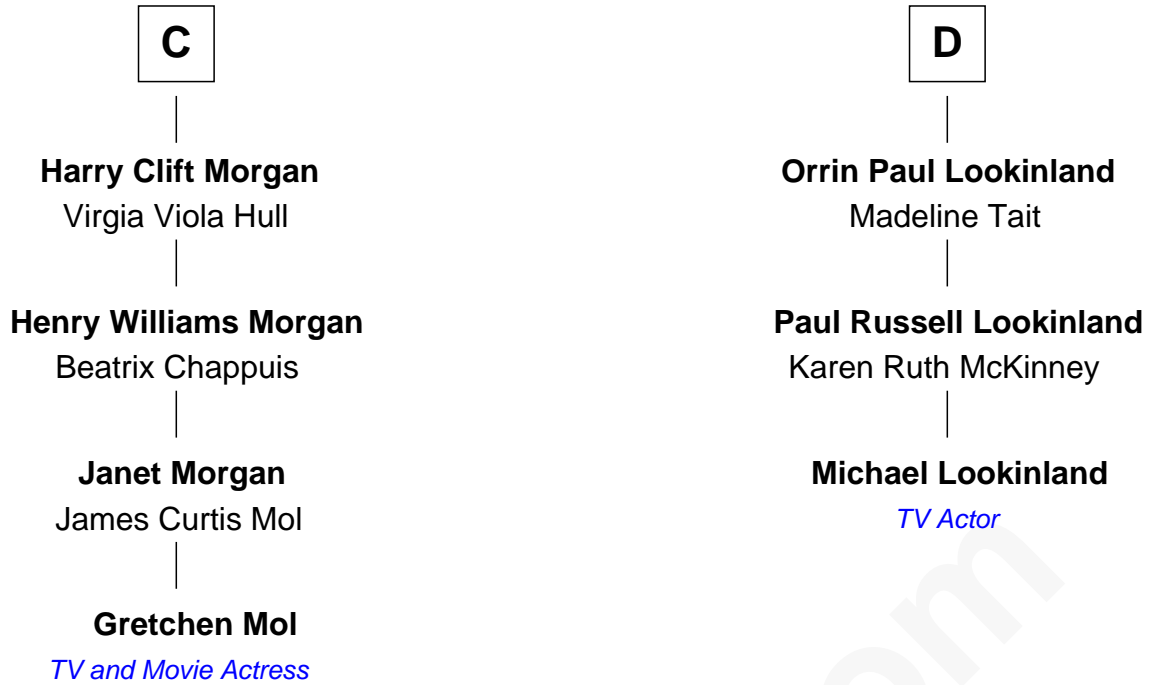

# FamousKin.com Relationship Chart of

**Gretchen Mol**

*TV and Movie Actress*

19th cousin 1 time removed of

**Michael Lookinland**

*TV Actor*

**Sir Edmund Ferrers**

Ellen Roche

John de Beauchamp

**Sir Richard de Beauchamp**

Elizabeth Stafford

**Anne de Beauchamp**

Sir Richard Lygon

**Sir Richard Lygon**

Margaret Greville

**Henry Lygon**

Elizabeth Berkeley

**Elizabeth Lygon**

Edward Bassett

**Jane Bassett**

John Deighton

**B**

Gretchen Mol photo by [U.S. National Archives](#)