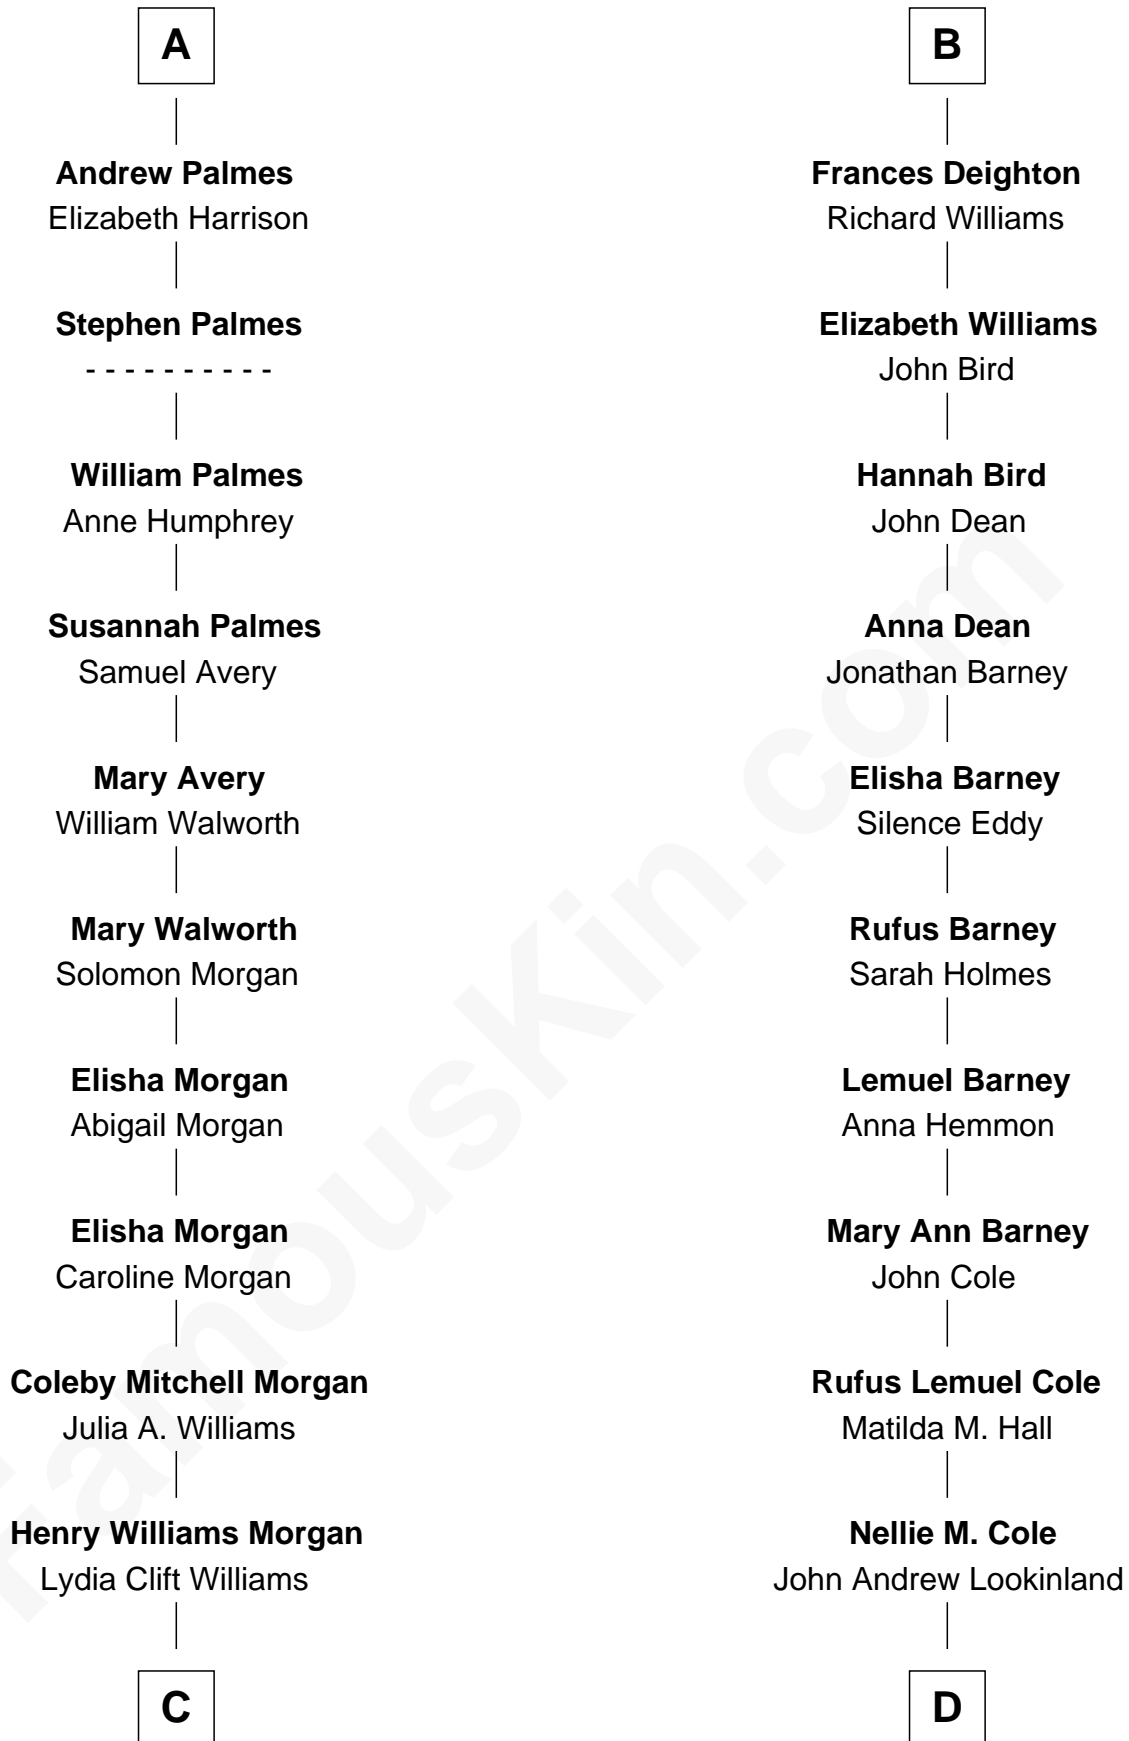

# FamousKin.com Relationship Chart of

**Gretchen Mol**

*TV and Movie Actress*

19th cousin 1 time removed of

**Michael Lookinland**

*TV Actor*

**Sir Edmund Ferrers**

Ellen Roche

**Sir William Ferrers**

Elizabeth Belknap

**Anne Ferrers**

Sir Walter Devereux

**Elizabeth Devereux**

Sir Richard Corbet

**Sir Robert Corbet**

Elizabeth Vernon

John de Beauchamp

**Sir Richard de Beauchamp**

Elizabeth Stafford

**Anne de Beauchamp**

Sir Richard Lygon

**Sir Richard Lygon**

Margaret Greville

**Henry Lygon**

Elizabeth Berkeley

**Elizabeth Lygon**

Edward Bassett

**Jane Bassett**

John Deighton

**B**

Gretchen Mol photo by [U.S. National Archives](#)