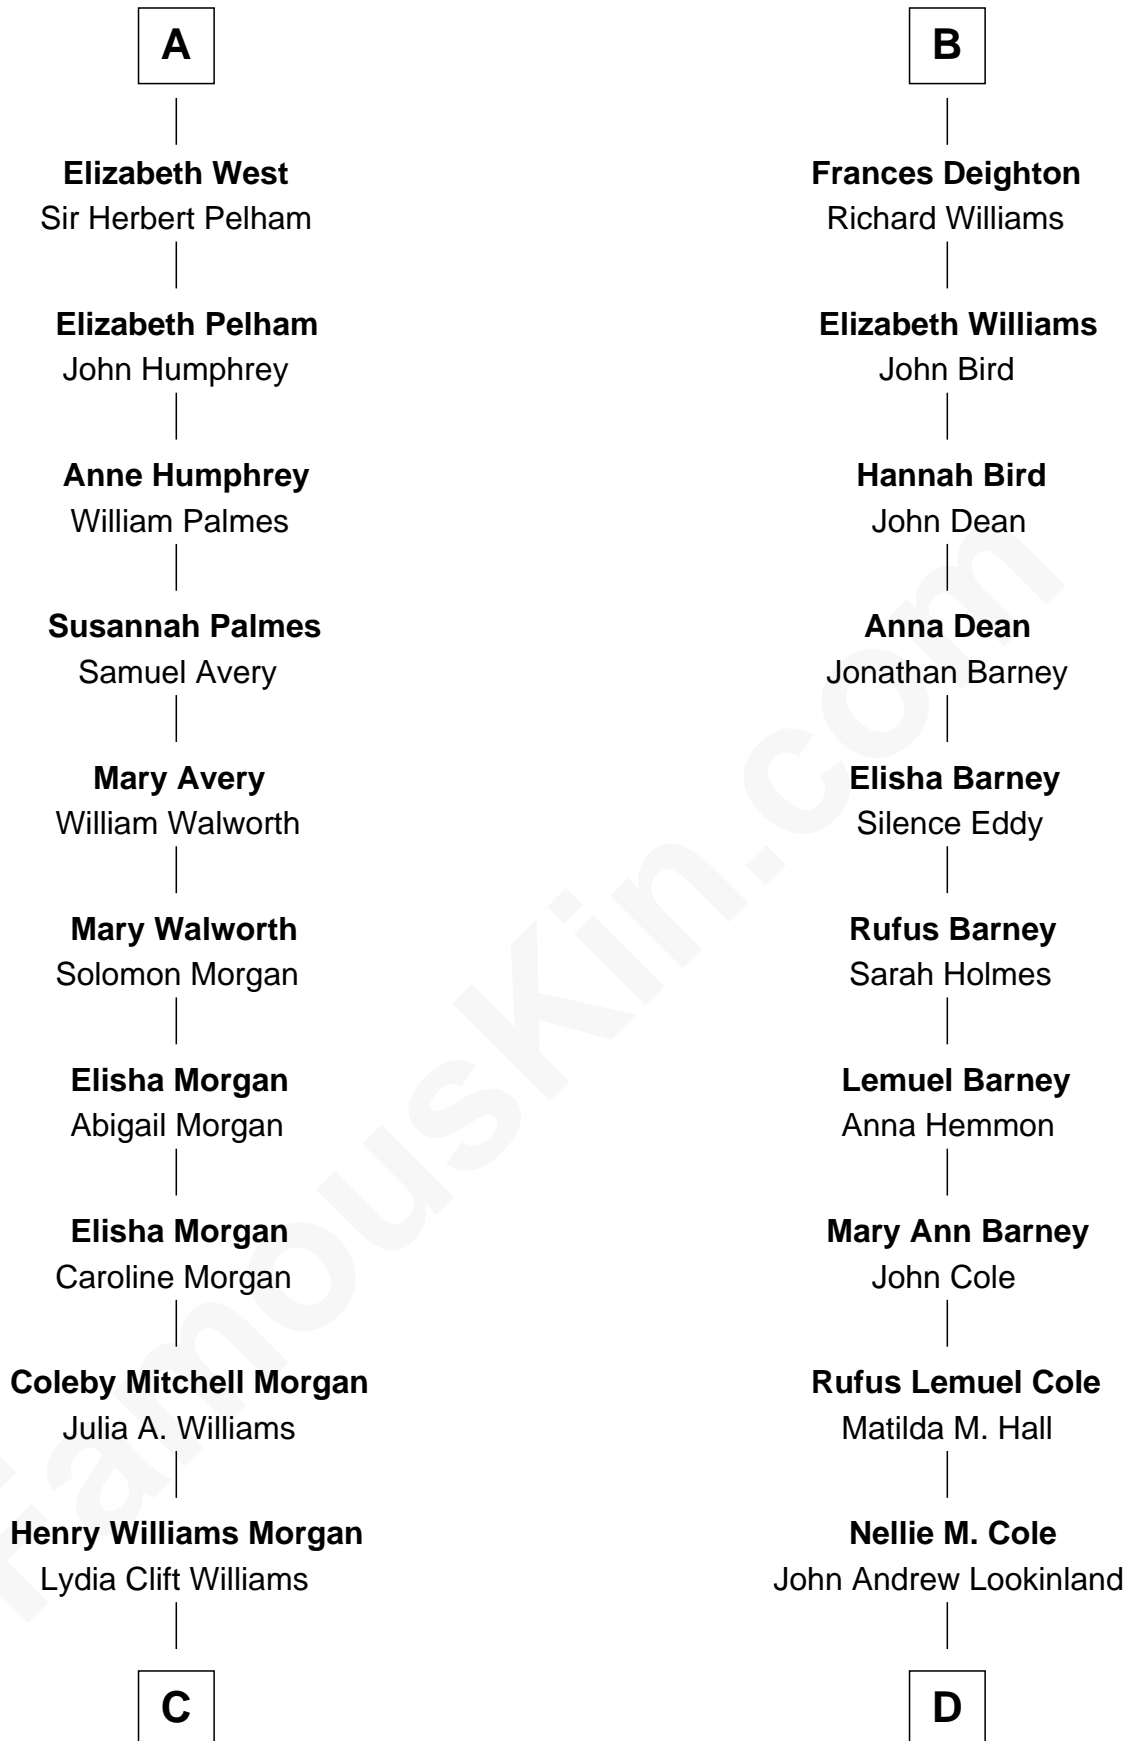

FamousKin.com Relationship Chart of

Gretchen Mol

TV and Movie Actress

19th cousin 1 time removed of

Michael Lookinland

TV Actor

C

Harry Clift Morgan

Virgia Viola Hull

Henry Williams Morgan

Beatrix Chappuis

Janet Morgan

James Curtis Mol

Gretchen Mol

TV and Movie Actress

D