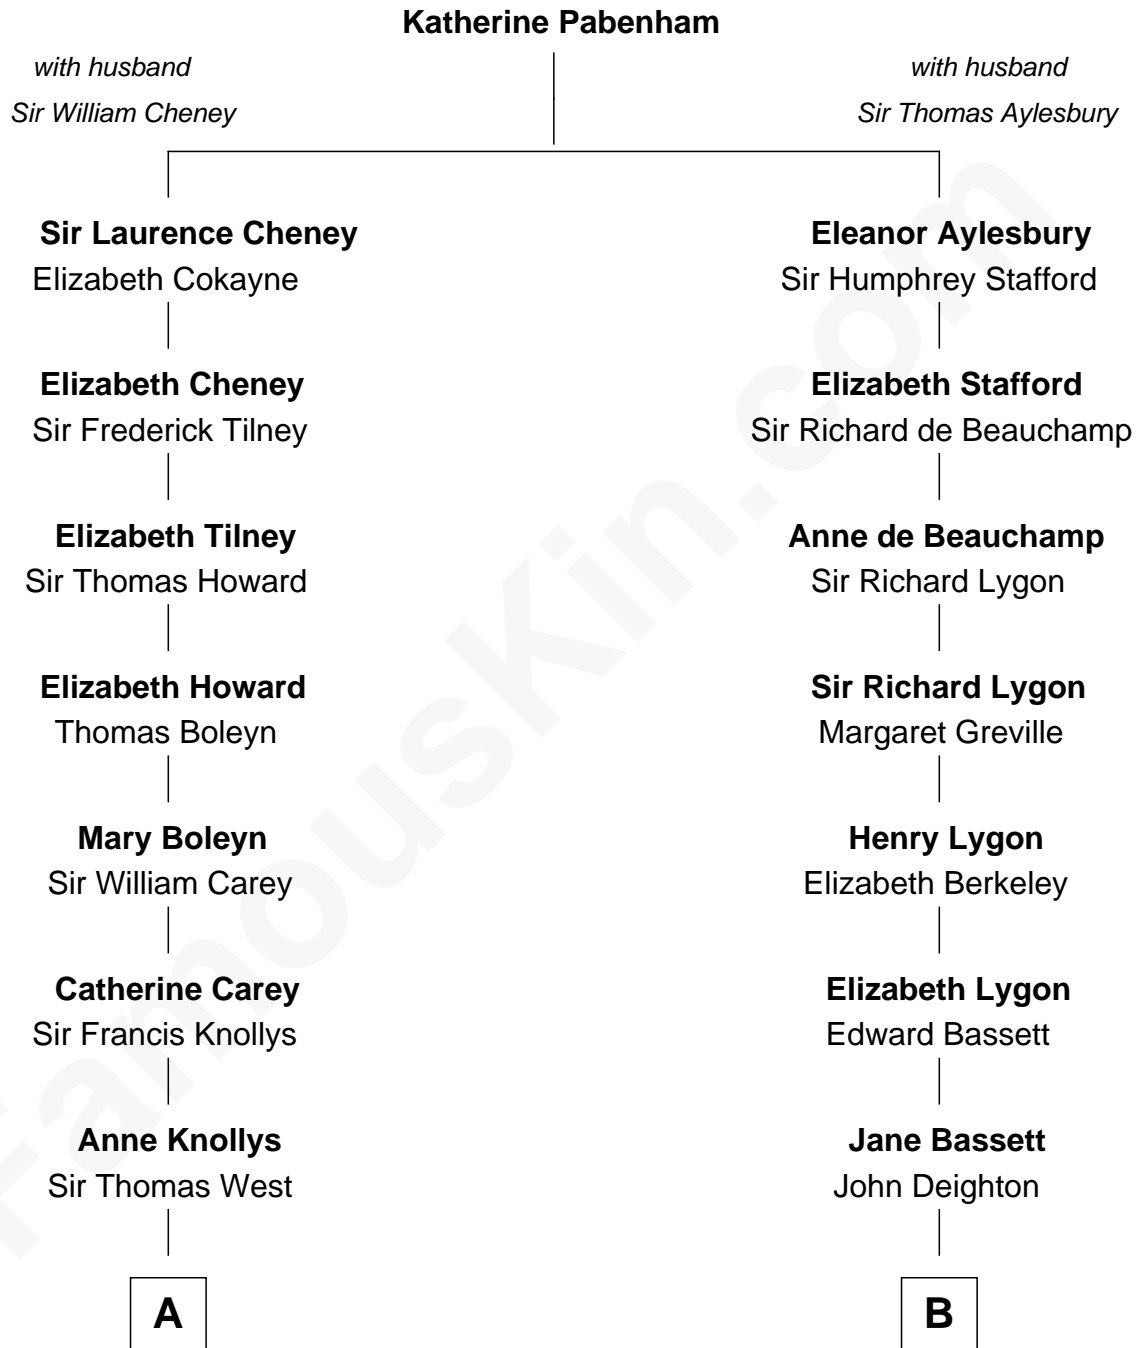

FamousKin.com Relationship Chart of

Gretchen Mol

TV and Movie Actress

19th cousin 1 time removed of

Michael Lookinland

TV Actor

C

Harry Clift Morgan

Virgia Viola Hull

Henry Williams Morgan

Beatrix Chappuis

Janet Morgan

James Curtis Mol

Gretchen Mol

TV and Movie Actress

D