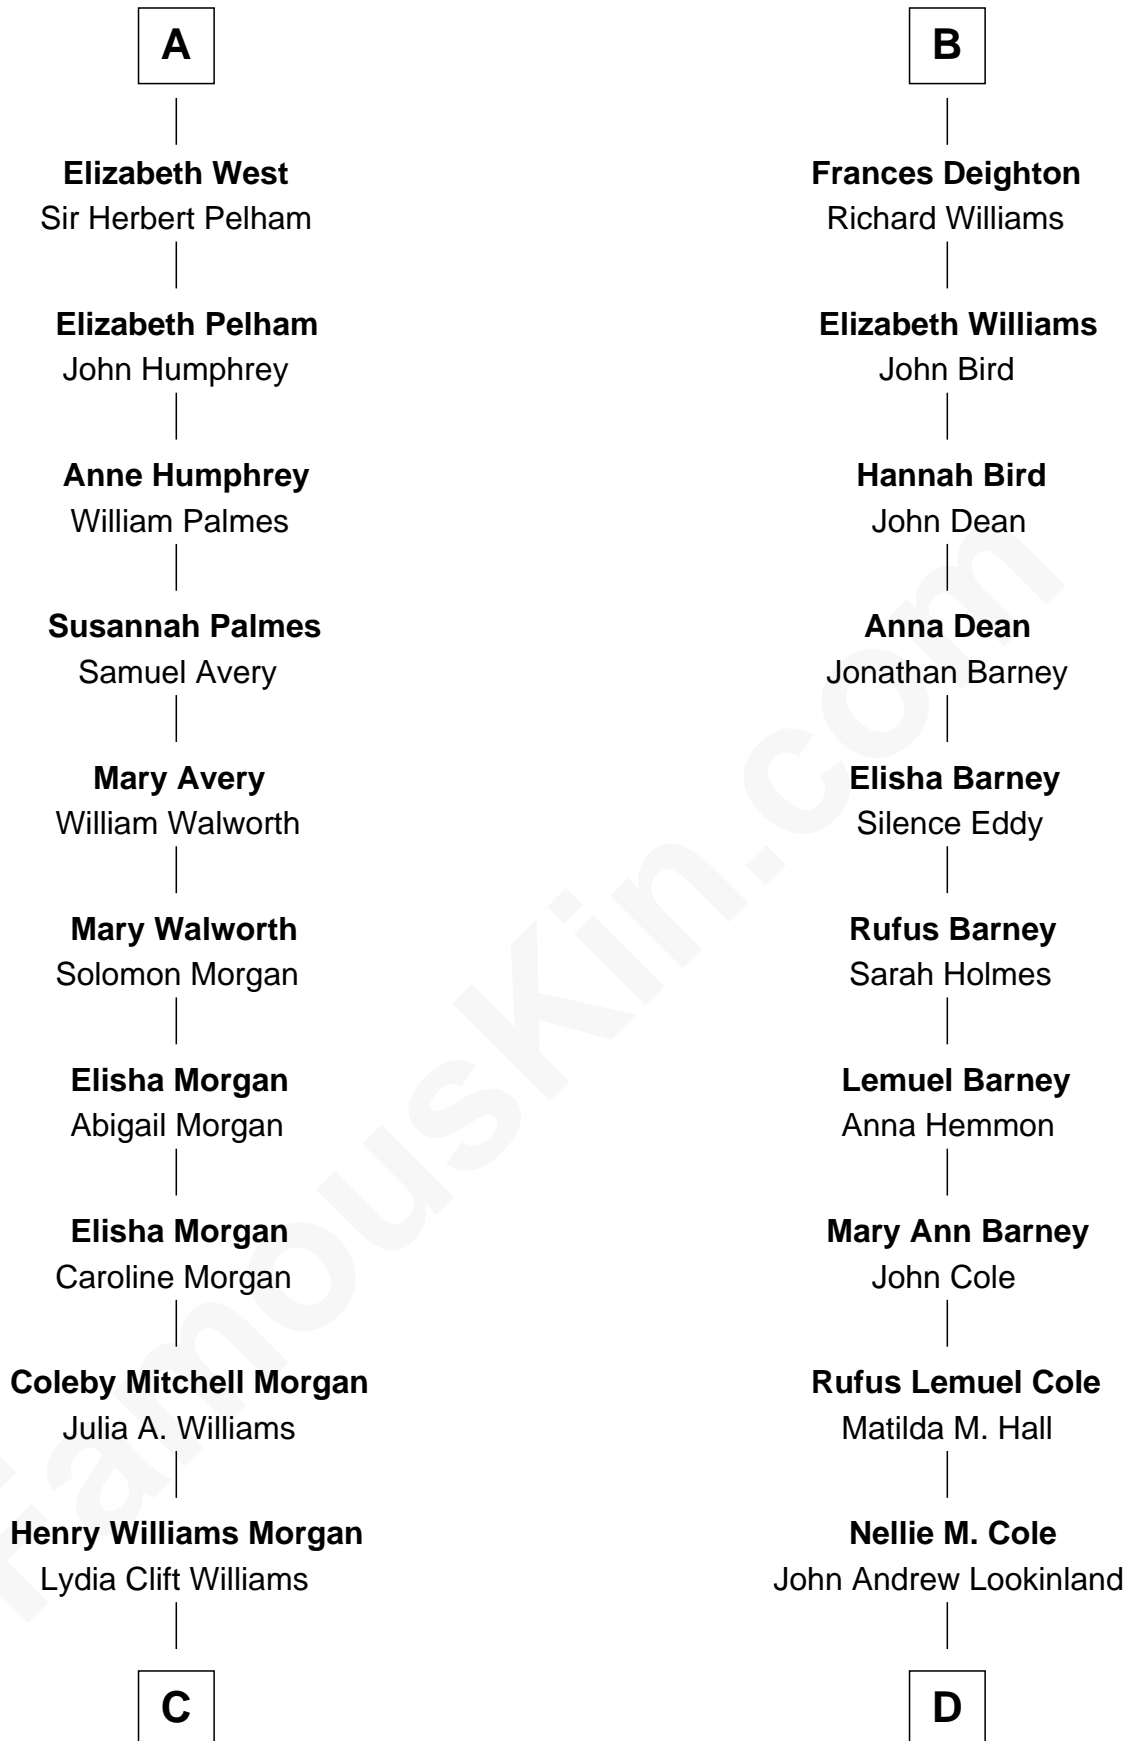

FamousKin.com Relationship Chart of

Gretchen Mol

TV and Movie Actress

19th cousin 1 time removed of

Michael Lookinland

TV Actor

Sir Thomas Mowbray

Elizabeth Fitzalan

Margaret Mowbray

Sir Robert Howard

Sir John Howard

Katherine Moleyns

Sir Thomas Howard

Elizabeth Tilney

Elizabeth Howard

Thomas Boleyn

Mary Boleyn

Sir William Carey

Catherine Carey

Sir Francis Knollys

Anne Knollys

Sir Thomas West

A

Isabel Mowbray

Henry Lygon

Elizabeth Lygon

Edward Bassett

Jane Bassett

John Deighton

B

Gretchen Mol photo by [U.S. National Archives](#)