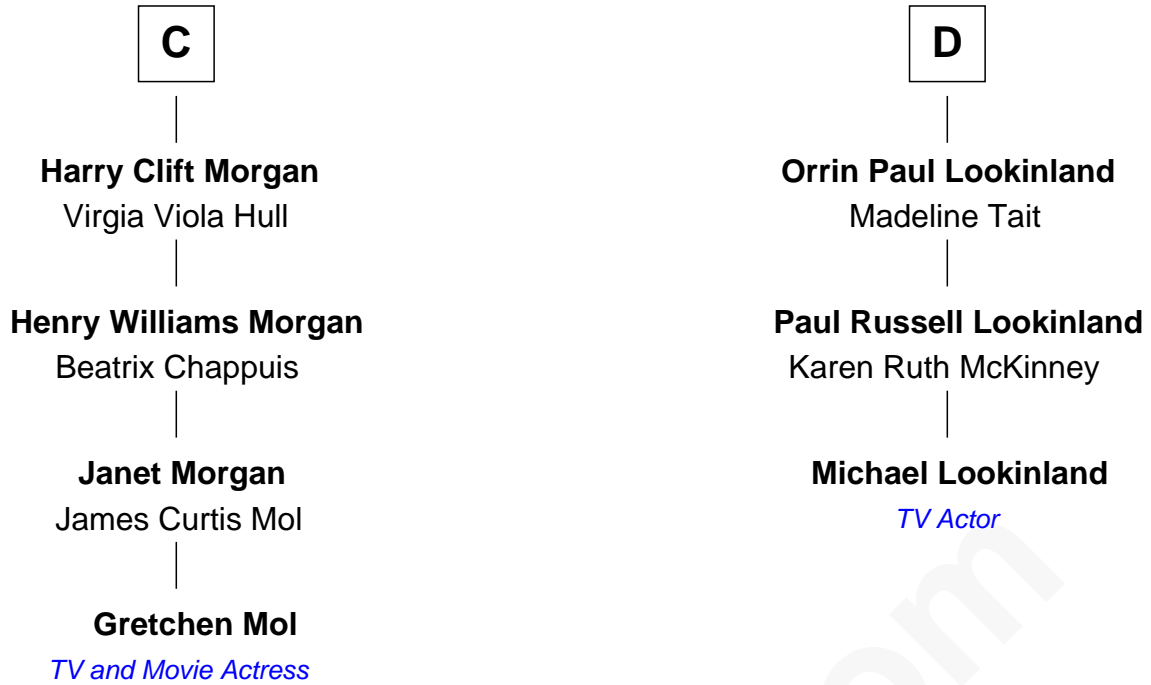

FamousKin.com Relationship Chart of

Gretchen Mol

TV and Movie Actress

19th cousin 1 time removed of

Michael Lookinland

TV Actor

Sir Thomas Mowbray

Elizabeth Fitzalan

Margaret Mowbray

Sir Robert Howard

Sir John Howard

Katherine Moleyns

Sir Thomas Howard

Elizabeth Tilney

Elizabeth Howard

Thomas Boleyn

Sir James Berkeley

Maurice Berkeley

Isabel Mead

Anne Berkeley

Sir William Dennis

Isabel Dennis

Sir John Berkeley

Elizabeth Berkeley

Henry Lygon

Elizabeth Lygon

Edward Bassett

Jane Bassett

John Deighton

B

Gretchen Mol photo by [U.S. National Archives](#)