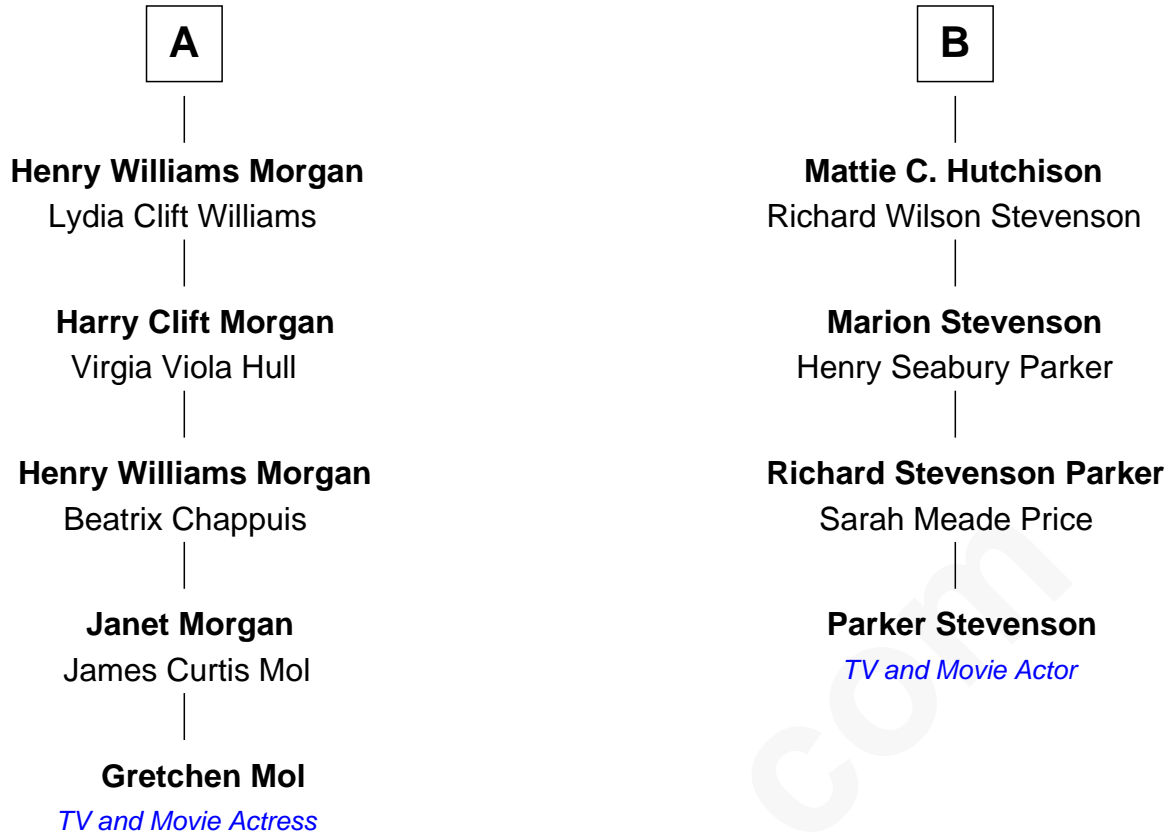

FamousKin.com Relationship Chart of

Gretchen Mol

TV and Movie Actress

10th cousin 1 time removed of

Parker Stevenson

TV and Movie Actor

Richard Treat

Alice Gaylord

Gretchen Mol photo by [U.S. National Archives](#)