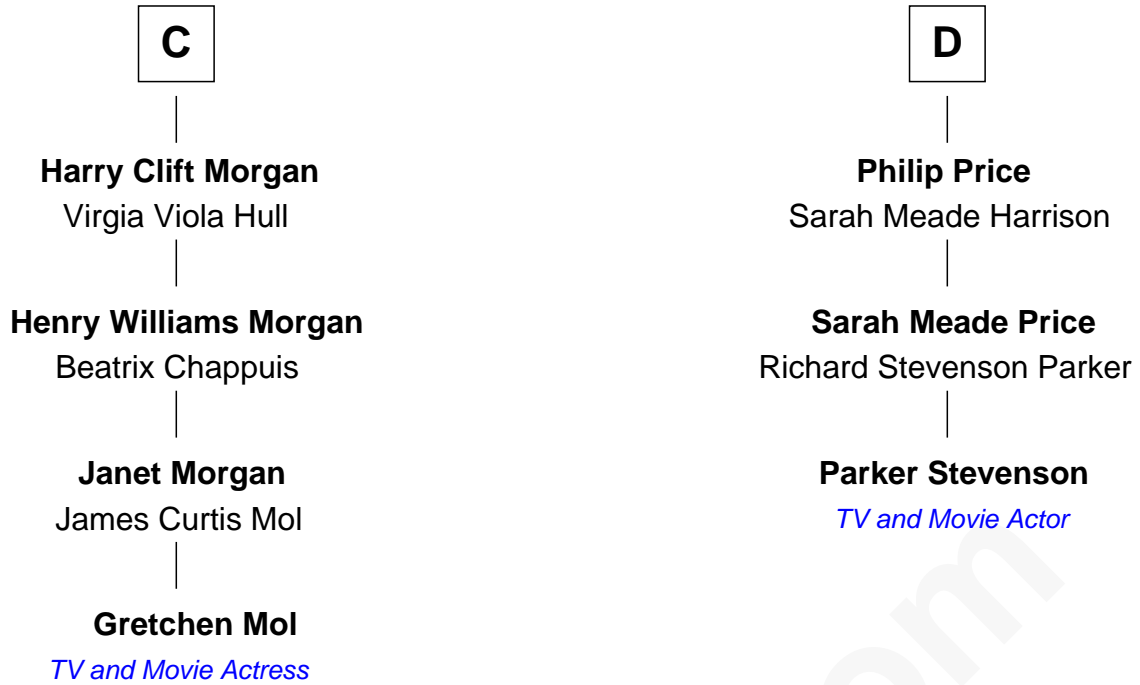

FamousKin.com Relationship Chart of

Gretchen Mol

TV and Movie Actress

19th cousin 1 time removed of

Parker Stevenson

TV and Movie Actor

Sir Edmund Ferrers

Ellen Roche

John de Beauchamp

Sir Richard de Beauchamp

Elizabeth Stafford

Anne de Beauchamp

Sir Richard Lygon

Sir Richard Lygon

Margaret Greville

Anne Lygon

Sir Christopher Savage

Francis Savage

Anne Sheldon

Walter Savage

Elizabeth Hall

B

Gretchen Mol photo by [U.S. National Archives](#)