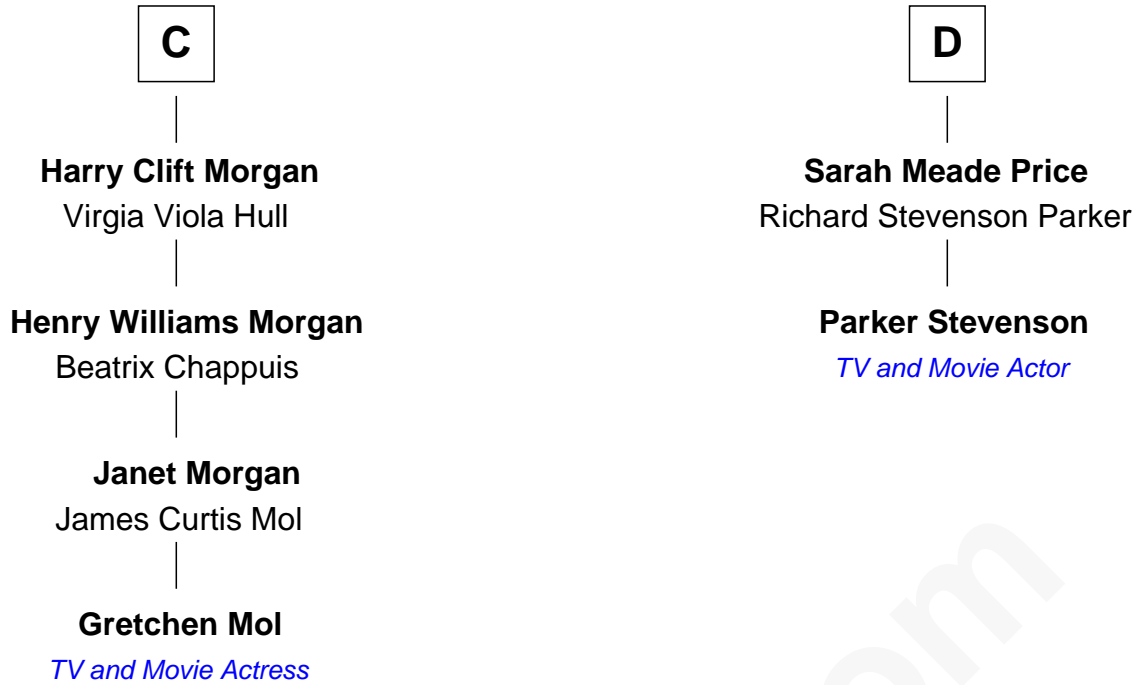

FamousKin.com Relationship Chart of

Gretchen Mol

TV and Movie Actress

18th cousin 2 times removed of

Parker Stevenson

TV and Movie Actor

Katherine Pabenham

with husband
Sir William Cheney

Anne Stafford
Sir Richard Neville

Elizabeth Howard
Thomas Boleyn

Dorothy Neville
Sir John Dawney

Mary Boleyn
Sir William Carey

Anne Dawney
Sir George Conyers

Catherine Carey
Sir Francis Knollys

Sir John Conyers
Agnes Bowes

Anne Knollys
Sir Thomas West

Eleanor Conyers
Lancelot Strother

A

B

Gretchen Mol photo by [U.S. National Archives](#)