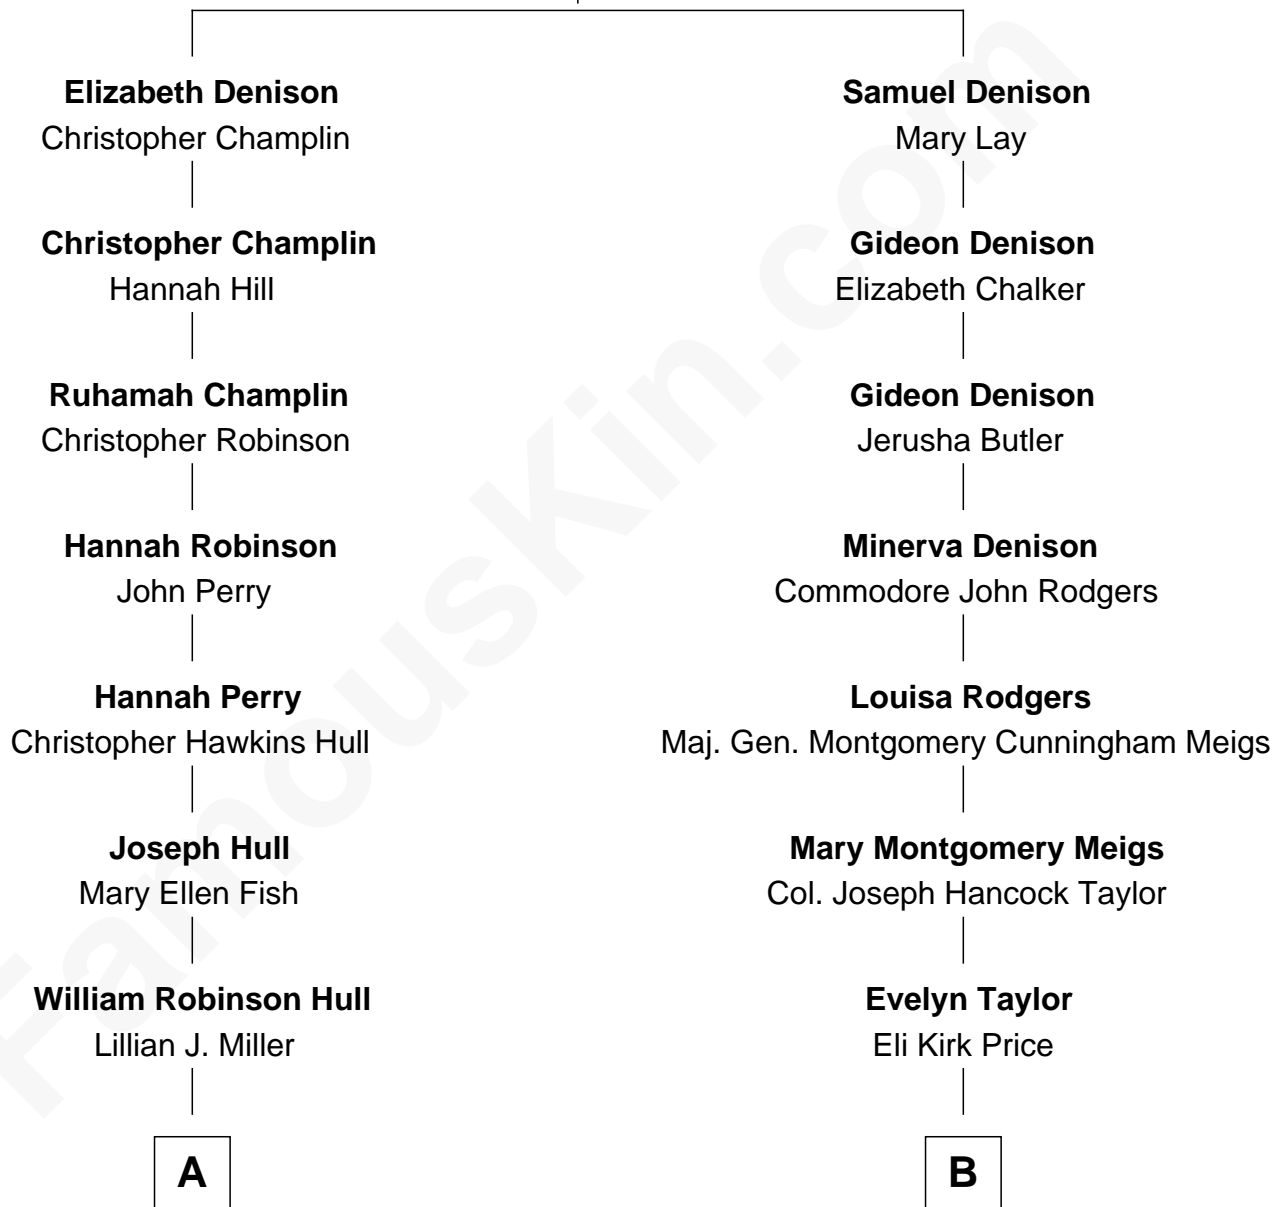

FamousKin.com Relationship Chart of

Gretchen Mol

TV and Movie Actress

9th cousin 1 time removed of

Parker Stevenson

TV and Movie Actor

George Denison

Mercy Gorham

A

Virgia Viola Hull
Harry Clift Morgan

Henry Williams Morgan
Beatrix Chappuis

Janet Morgan
James Curtis Mol

Gretchen Mol
TV and Movie Actress

B

Philip Price
Sarah Meade Harrison

Sarah Meade Price
Richard Stevenson Parker