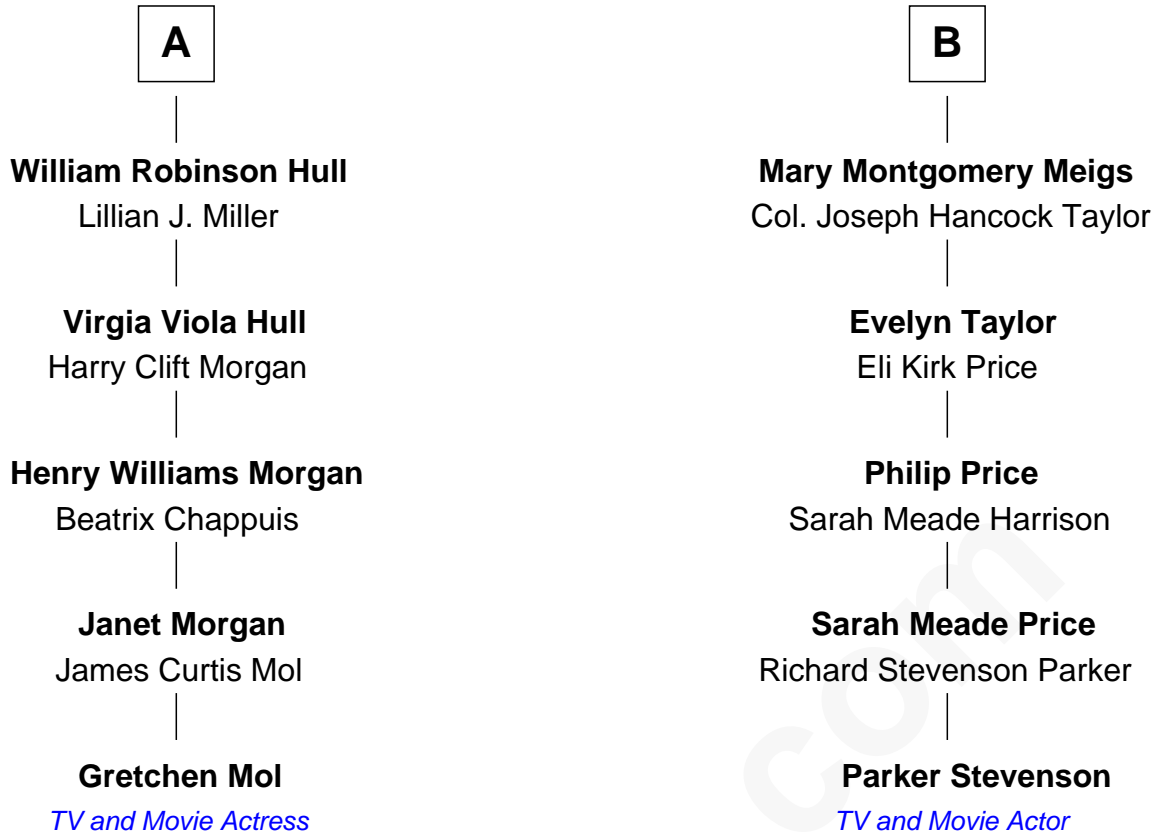

# FamousKin.com Relationship Chart of

**Gretchen Mol**

*TV and Movie Actress*

11th cousin of

**Parker Stevenson**

*TV and Movie Actor*

**Thomas Parke**  
Dorothy Thompson

**Martha Parke**  
Isaac Wheeler

**Martha Wheeler**  
John Williams

**Martha Williams**  
Moses Fish

**Jonathan Fish**  
Abigail Fish

**George Fish**  
Sarah Hinckley

**Hadlai Fish**  
Mary Babcock

**Mary Ellen Fish**  
Joseph Hull

**A**

**Dorothy Parke**  
Joseph Morgan

**Martha Morgan**  
Joseph Perkins

**Jerusha Perkins**  
Rev. Jedediah Hyde

**Diadama Hyde**  
Benjamin Butler

**Jerusha Butler**  
Gideon Denison

**Minerva Denison**  
Commodore John Rodgers

**Louisa Rodgers**  
Maj. Gen. Montgomery Cunningham Meigs

**B**

Gretchen Mol photo by [U.S. National Archives](#)