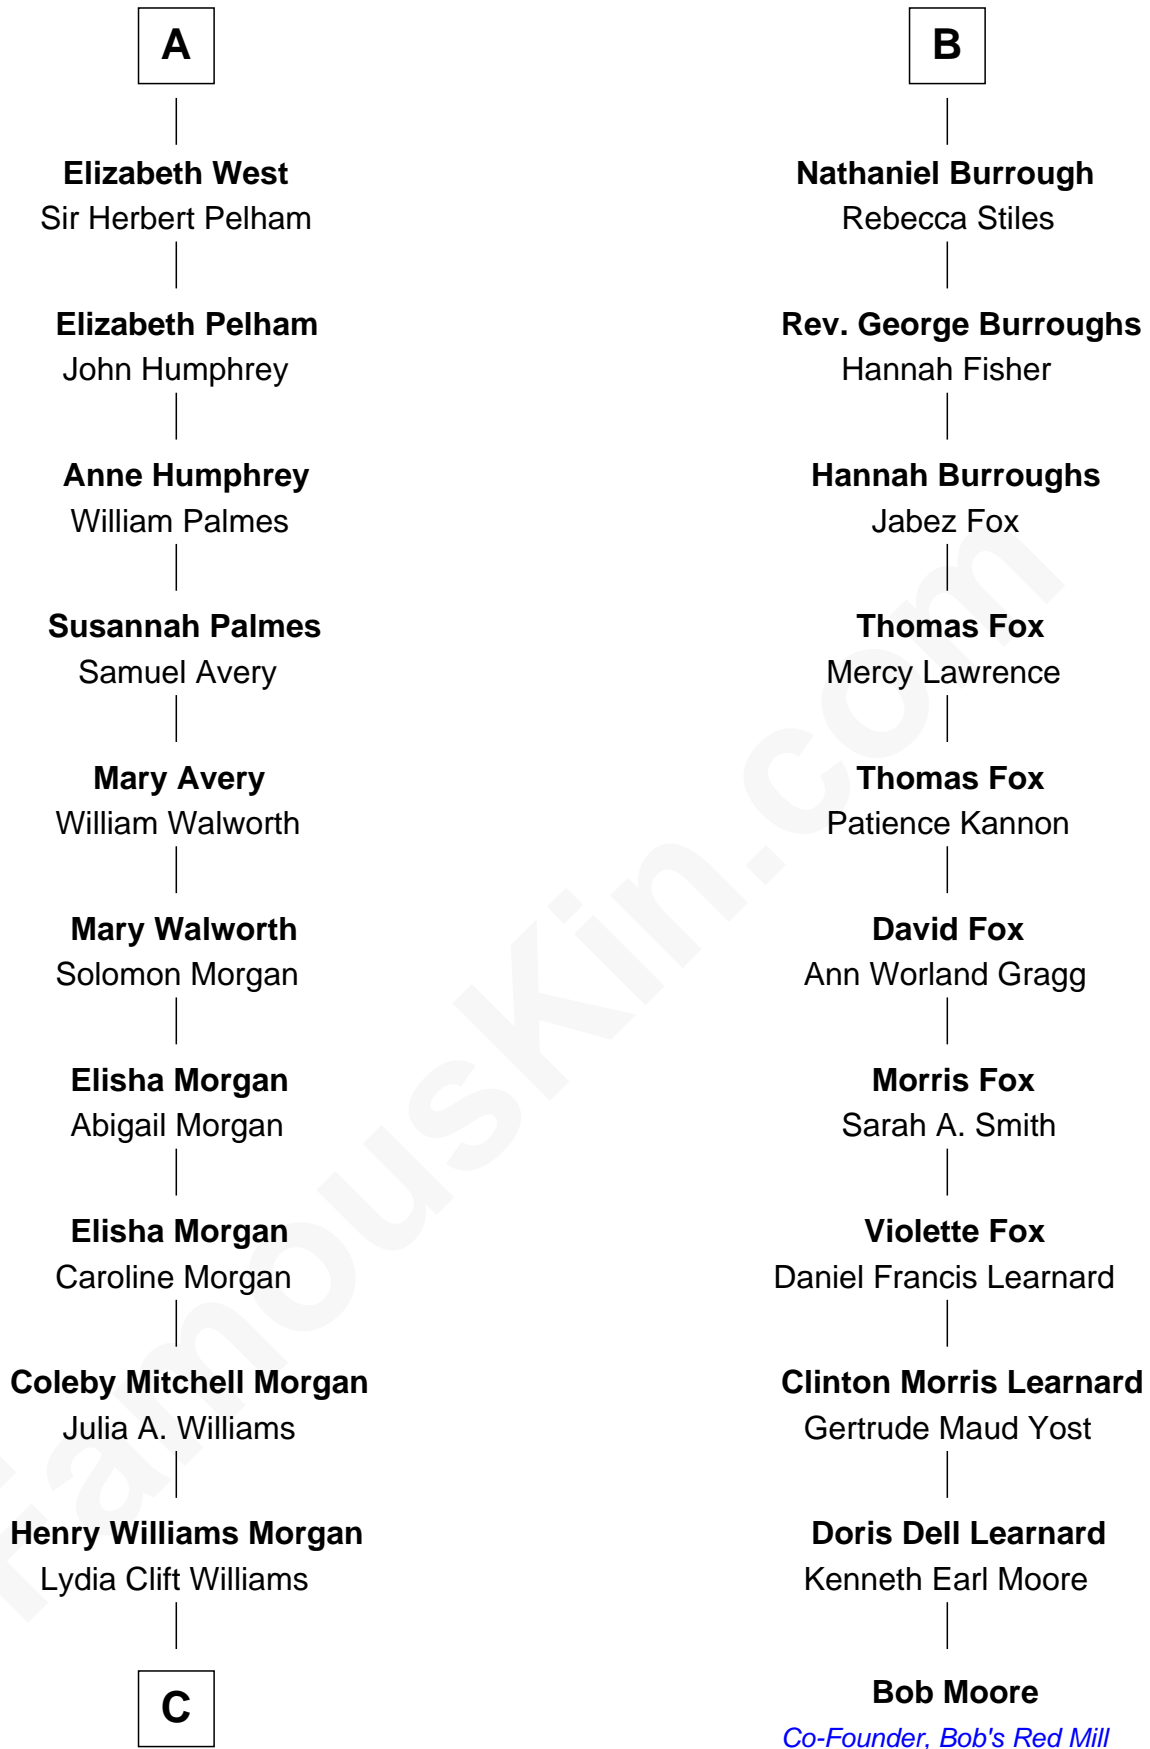

# FamousKin.com Relationship Chart of

**Gretchen Mol**

*TV and Movie Actress*

17th cousin 3 times removed of

**Bob Moore**

*Co-Founder, Bob's Red Mill*

**Sir John Howard**

Alice Tendring

**Sir Robert Howard**

Margaret Mowbray

**Sir John Howard**

Katherine Moleyns

**Sir Thomas Howard**

Elizabeth Tilney

**Elizabeth Howard**

Thomas Boleyn

Mary Hussey

**Elizabeth Howard**

Henry Wentworth

**Margery Wentworth**

Sir William Waldegrave

**George Waldegrave**

Anne Drury

**Phyllis Waldegrave**

Thomas Higham

**Bridget Higham**

Thomas Burrough

**Rev. George Burrough**

Frances Sparrow

**B**

**C**

—  
**Harry Clift Morgan**