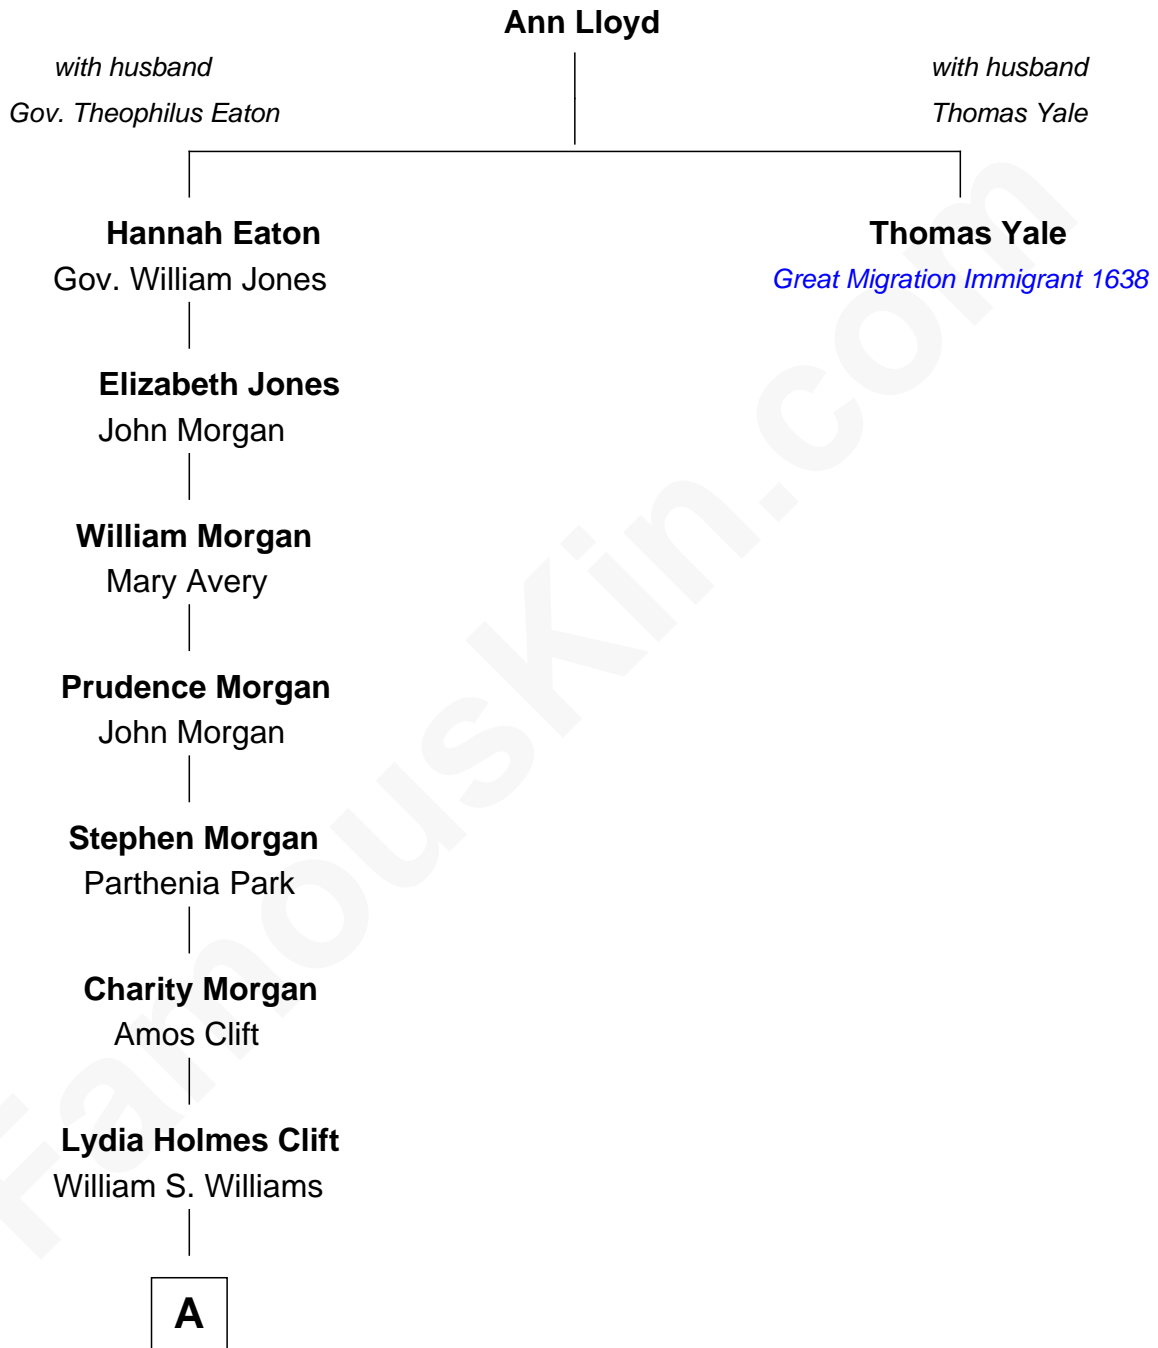

FamousKin.com Relationship Chart of

Gretchen Mol

TV and Movie Actress

9th great-grandniece of

Thomas Yale

(c1616 - 1683) Great Migration Immigrant 1638

A

—
Lydia Clift Williams
Henry Williams Morgan

—
Harry Clift Morgan
Virgia Viola Hull

—
Henry Williams Morgan
Beatrix Chappuis

—
Janet Morgan
James Curtis Mol

—
Gretchen Mol
TV and Movie Actress