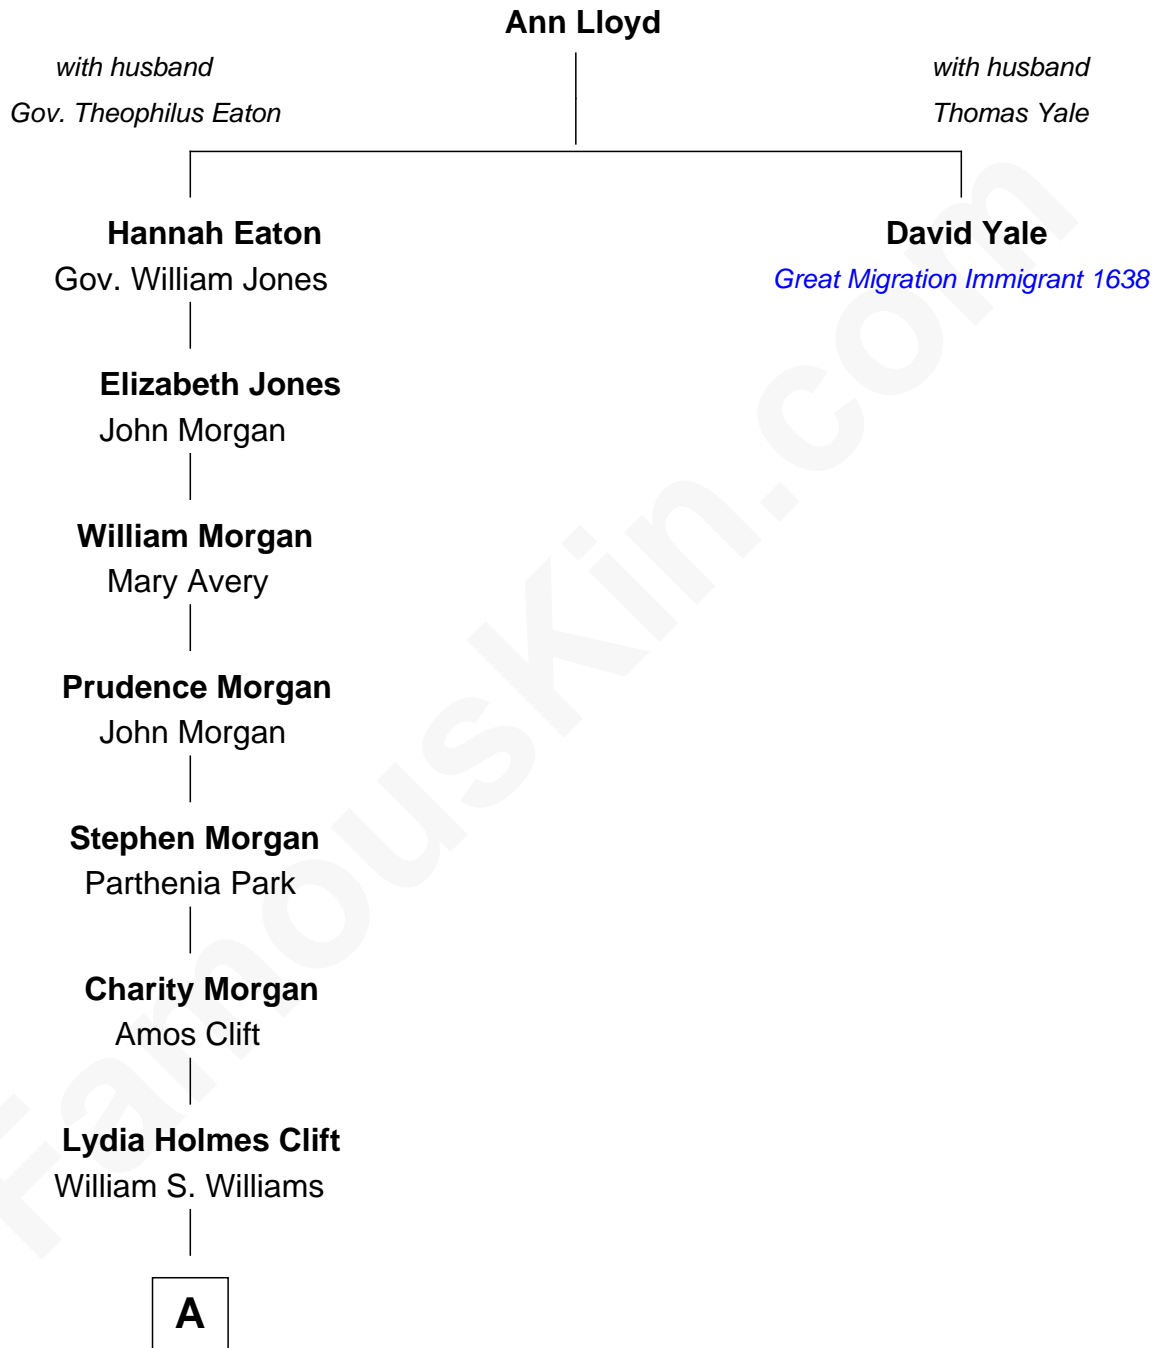

# FamousKin.com Relationship Chart of

**Gretchen Mol**

*TV and Movie Actress*

9th great-grandniece of

**David Yale**

*(c1613 - 1690) Great Migration Immigrant 1638*

**A**

—  
**Lydia Clift Williams**  
Henry Williams Morgan

—  
**Harry Clift Morgan**  
Virgia Viola Hull

—  
**Henry Williams Morgan**  
Beatrix Chappuis

—  
**Janet Morgan**  
James Curtis Mol

—  
**Gretchen Mol**  
*TV and Movie Actress*

FamousKin.com