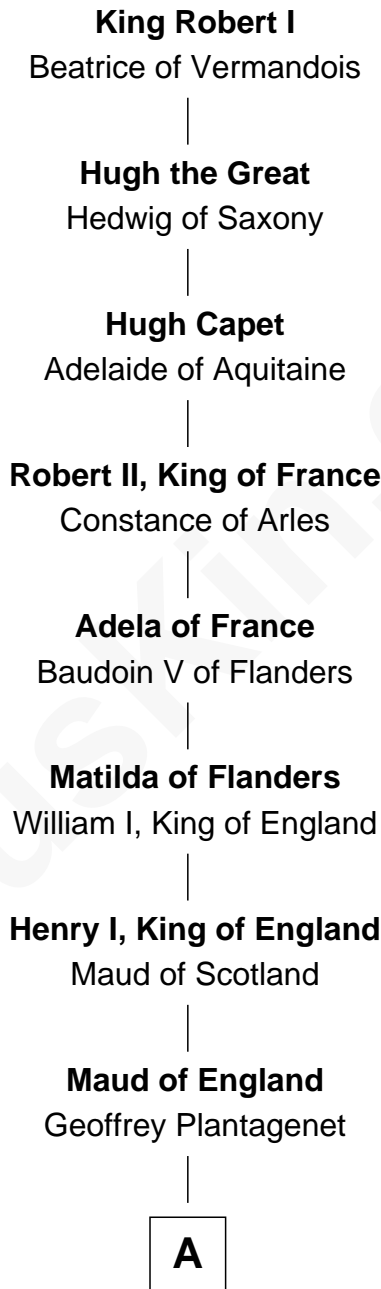

FamousKin.com Relationship Chart of

Gretchen Mol

TV and Movie Actress

33rd Great-granddaughter of

King Robert I

King of France

A

Henry II, King of England

Eleanor of Aquitaine

John, King of England

Isabelle of Angoulême

Henry III, King of England

Eleanor of Provence

Edmund Plantagenet

Blanche of Artois

Henry Plantagenet