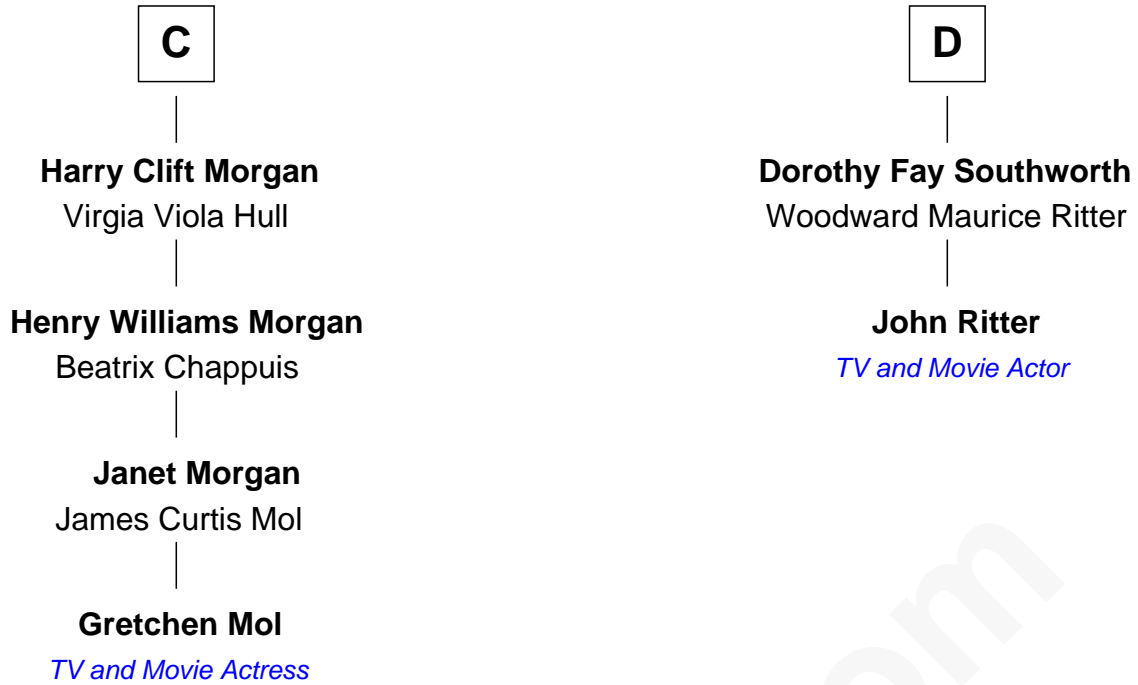

FamousKin.com Relationship Chart of

Gretchen Mol

TV and Movie Actress

18th cousin 2 times removed of

John Ritter

TV and Movie Actor

Sir Michael de la Pole

Katherine Wingfield

Gretchen Mol photo by [U.S. National Archives](#)