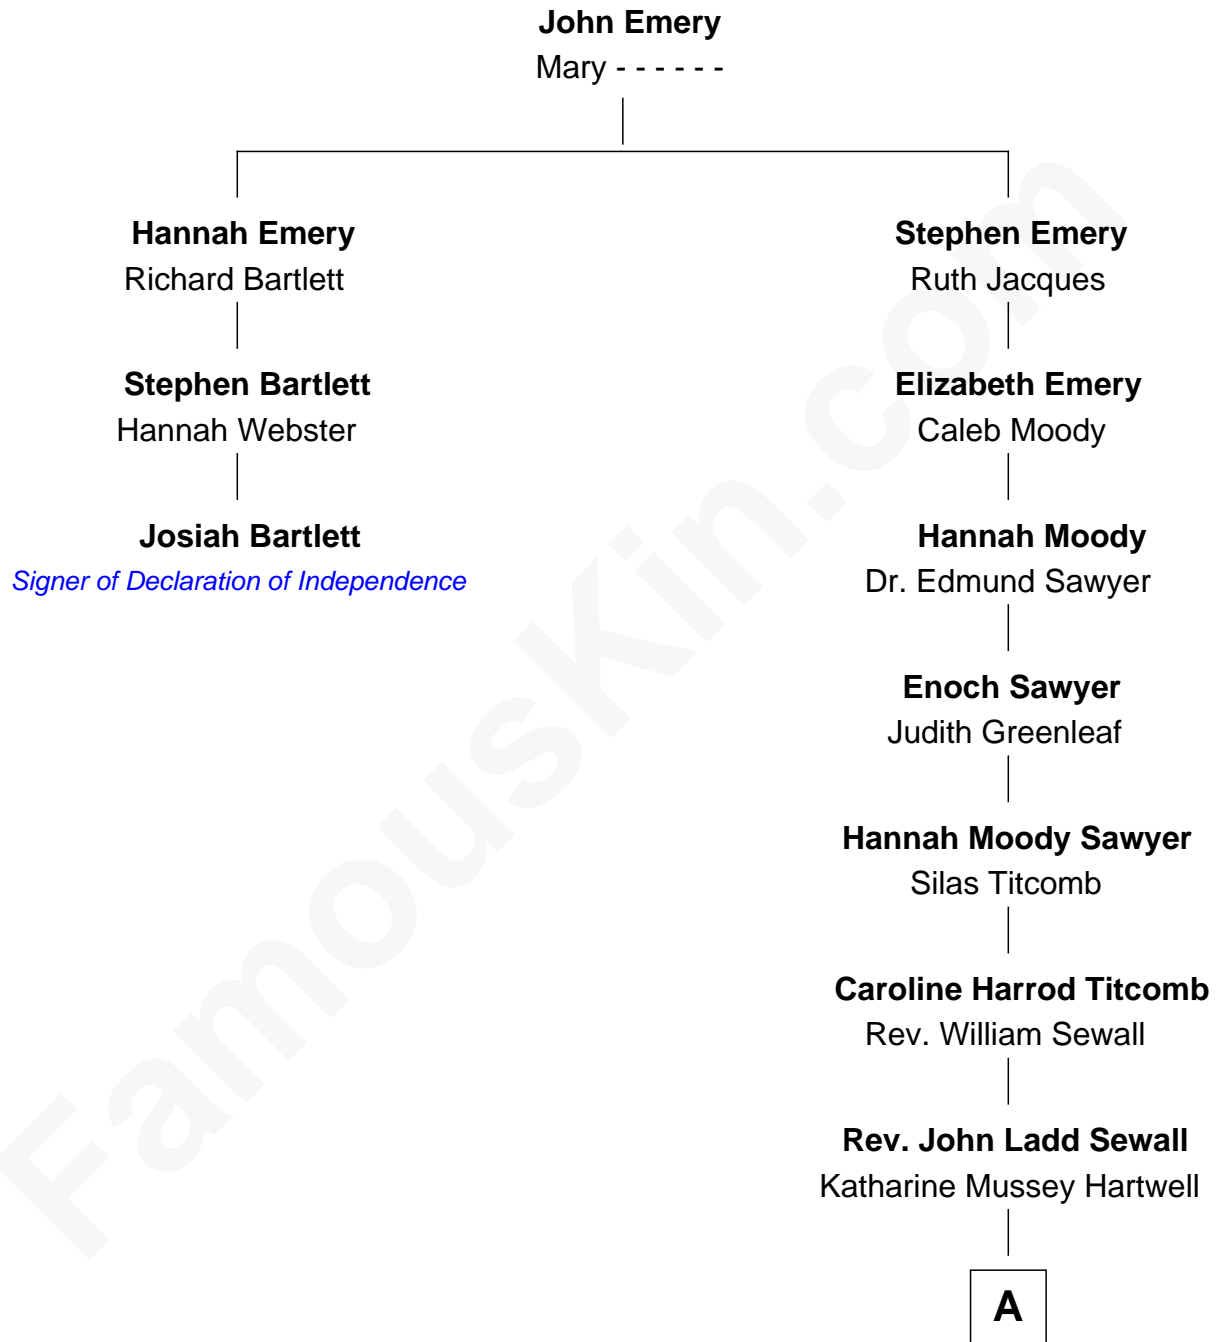

FamousKin.com

Relationship Chart of

Josiah Bartlett

Signer of the Declaration of Independence

2nd cousin 8 times removed of

Charlie Day

TV and Movie Actor

A

Katharine Mussey Sewall

Roswell Mears Austin

Katharine Hartwell Austin

Dr. Lawton Parker Greenman Peckham

Mary Adelaide Peckham

Thomas Charles Day

Charlie Day

TV and Movie Actor