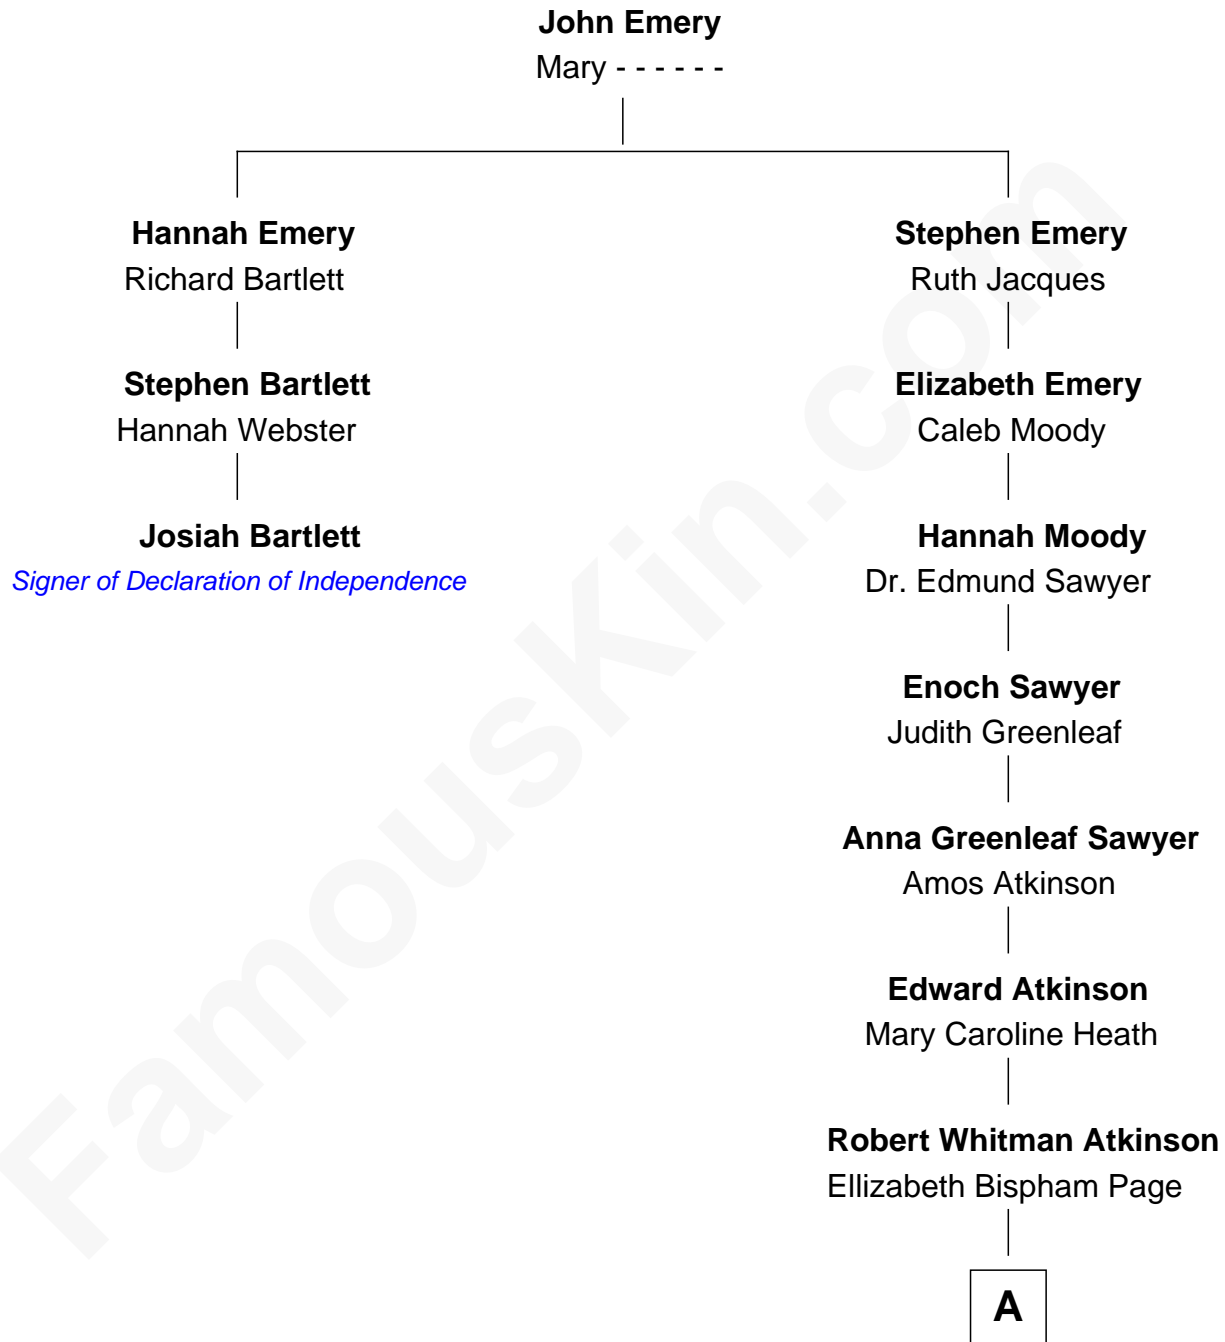

FamousKin.com

Relationship Chart of

Josiah Bartlett

Signer of the Declaration of Independence

2nd cousin 6 times removed of

Sam Waterston

Stage, TV and Movie Actor

A

Alice Tucker Atkinson
George Chychele Waterston

Sam Waterston
Stage, TV and Movie Actor

FamousKin.com