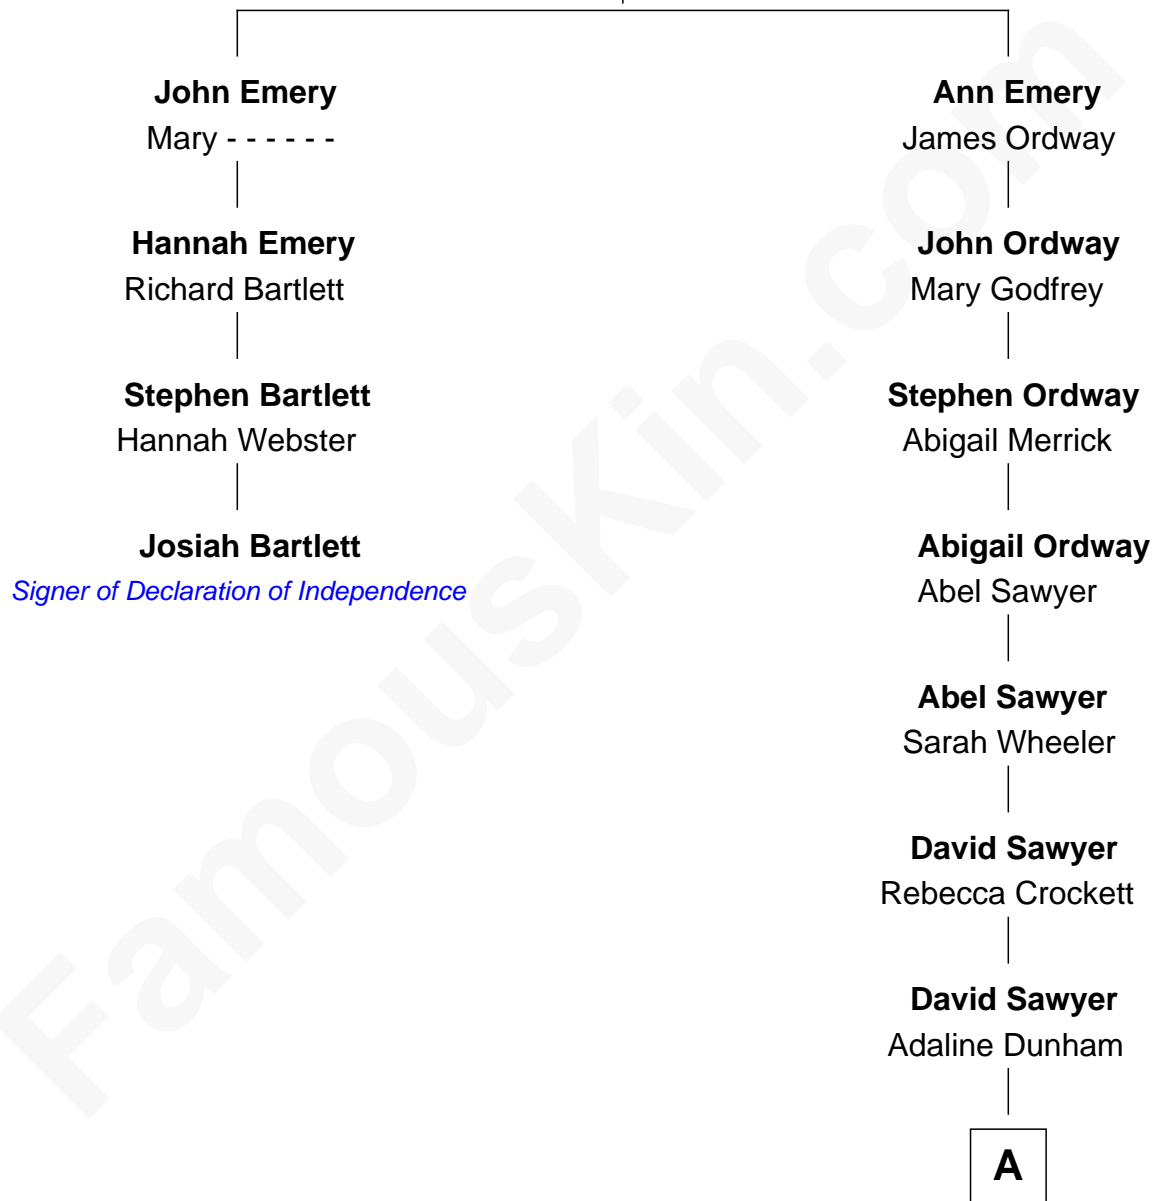

FamousKin.com

Relationship Chart of

Josiah Bartlett

Signer of the Declaration of Independence

3rd cousin 8 times removed of

Victoria Rowell

TV and Film Actress

John Emery
Alice Grantham

A

John Grindle Sawyer

Mary Louise Bowden

Elizabeth Margaret Sawyer

Charles A. Bevan

Mabel Tilden Bevan

Harry Stillman Collins

Dorothy Mabel Collins