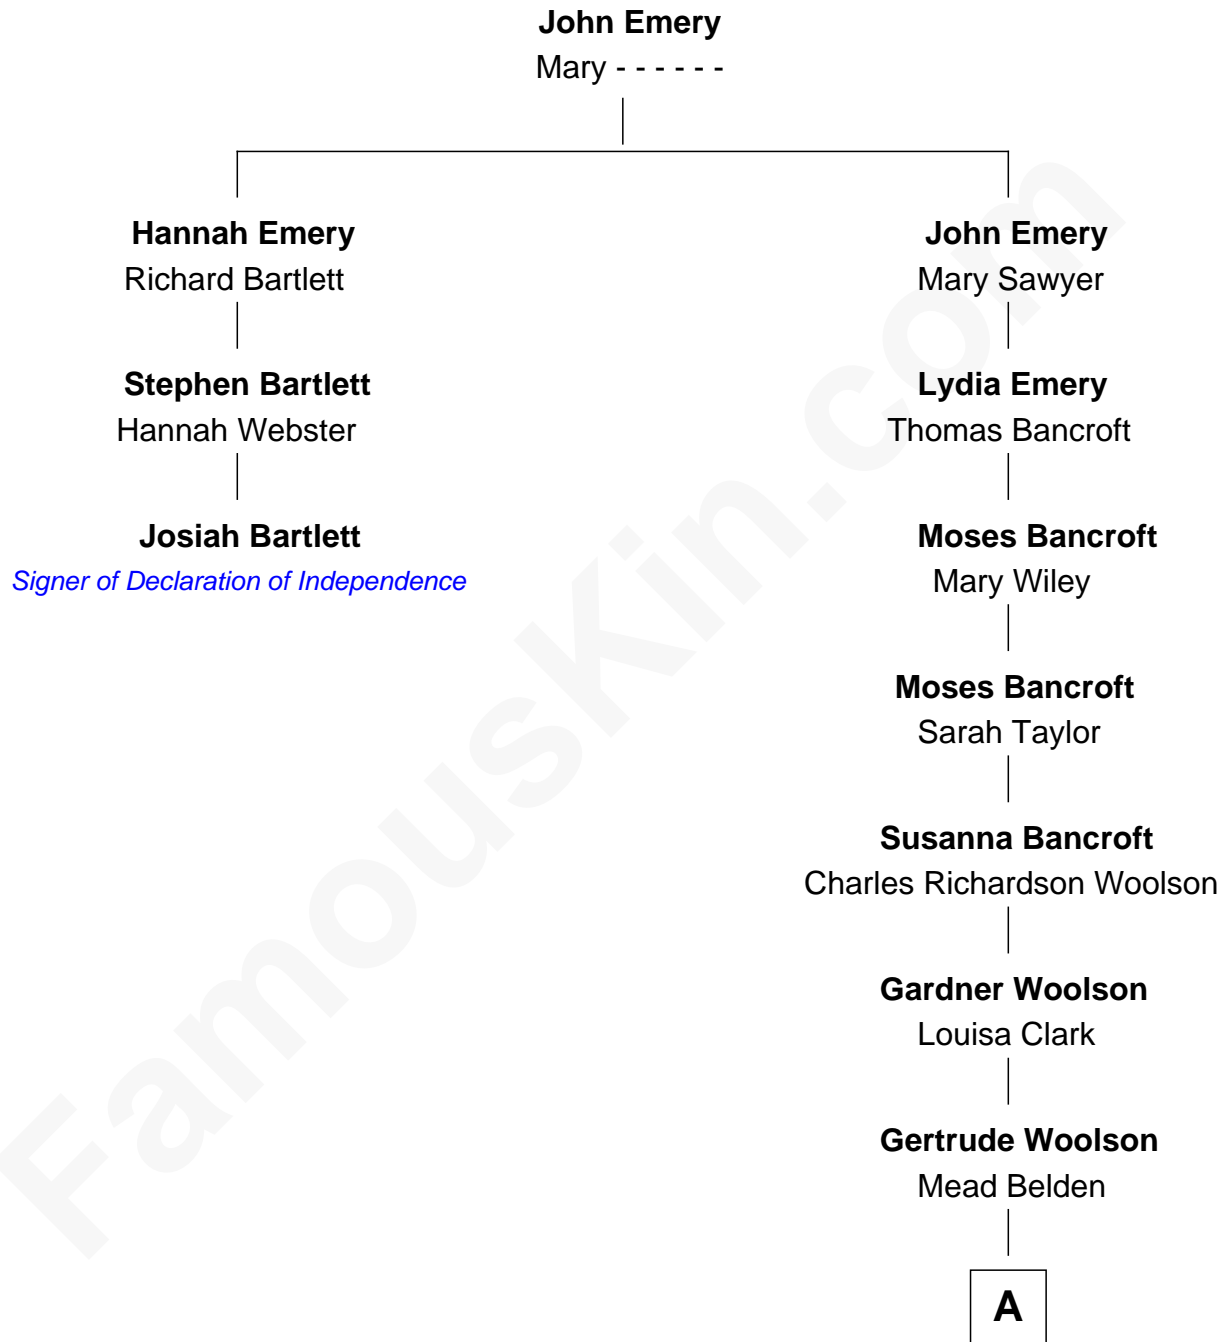

## Relationship Chart of

### Josiah Bartlett

*Signer of the Declaration of Independence*

**2nd cousin 8 times removed of**

### Howard Dean

*79th Governor of Vermont*

**A**

—  
**Olive Gertrude Belden**

Henry Wigglesworth

—  
**Sylvia Wigglesworth**

James William Maitland

—  
**Andrea Belden Maitland**