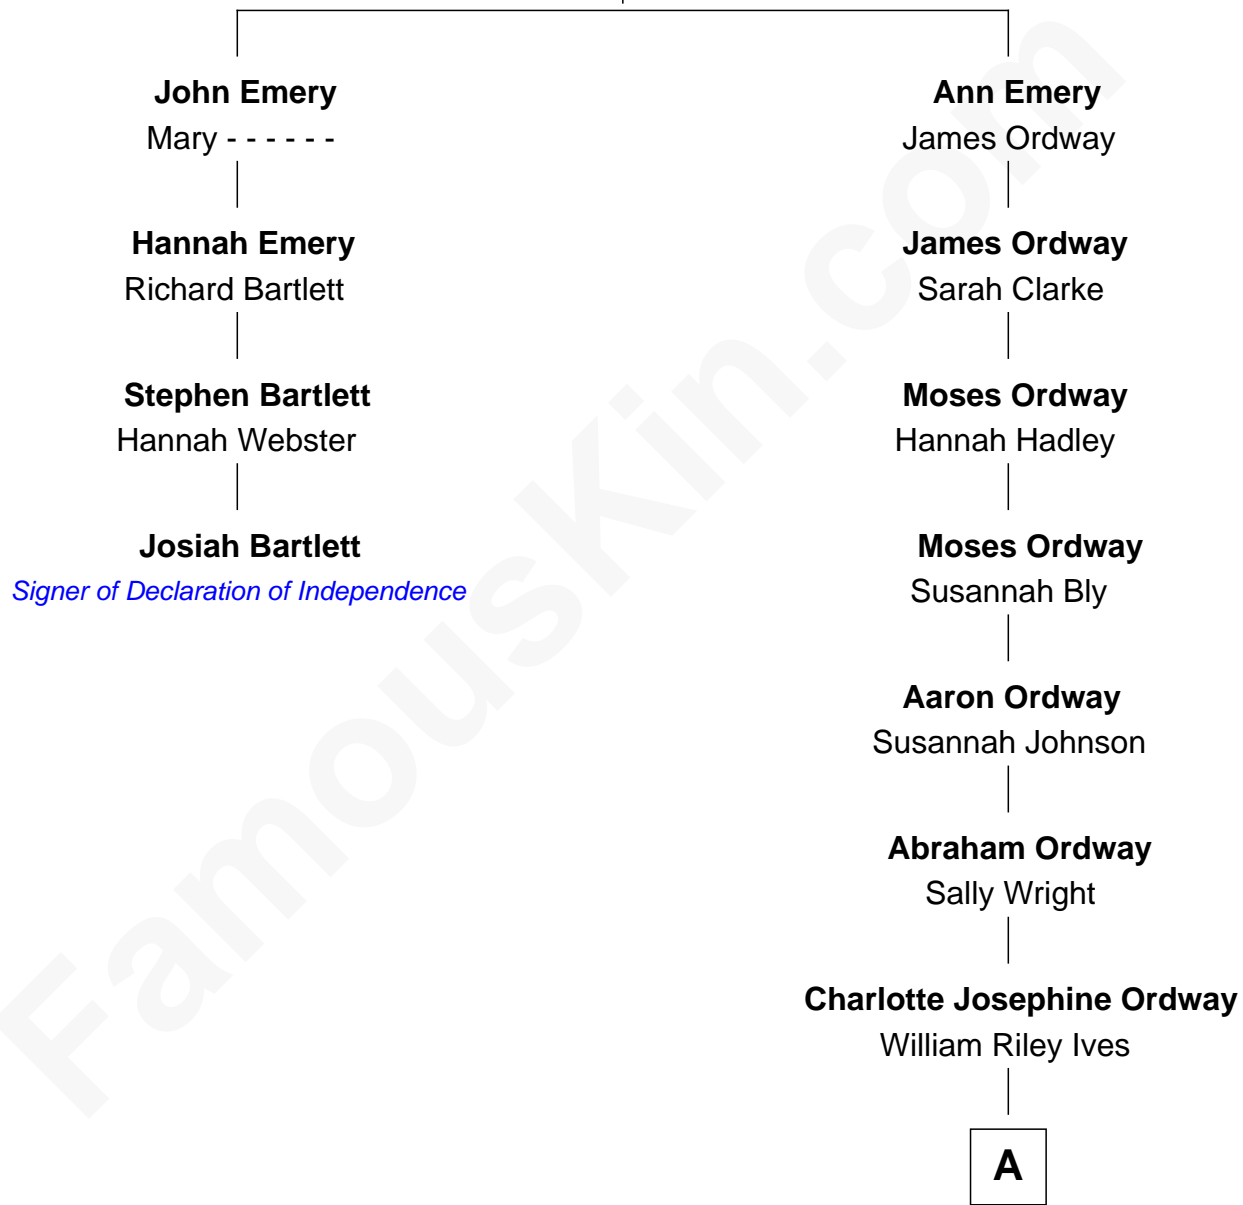

FamousKin.com

Relationship Chart of

Josiah Bartlett

Signer of the Declaration of Independence

3rd cousin 5 times removed of

Burl Ives

Singer and Actor

John Emery
Alice Grantham

A

|
Levi Franklin Ives

Cordellia White

|
Burl Ives

Singer and Actor

FamousKin.com