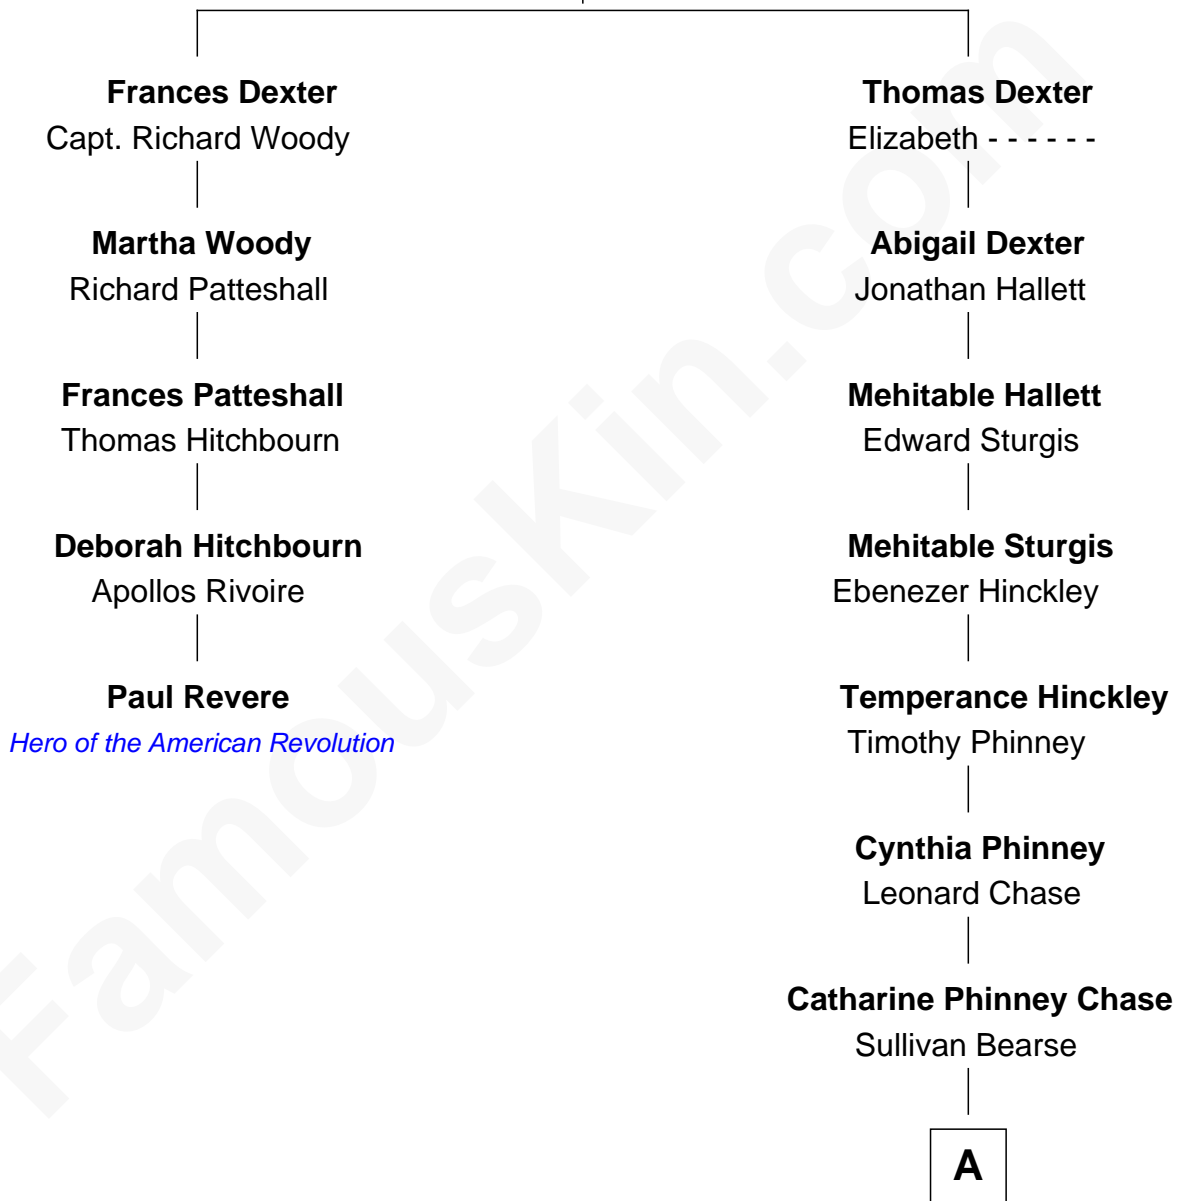

FamousKin.com Relationship Chart of

Paul Revere

Hero of the American Revolution

4th cousin 7 times removed of

Sonny Dove

NYC Basketball Hall of Fame

Thomas Dexter

A

Nathaniel D. S. Bearse

Olive Gould Pells

Christine Nelson Bearse

Irving Westley Coombs Oakley

Emma Genevieve Oakley

Ferdinand Wilson Mills

Adeline Beus Mills

Lloyd Leslie Dove