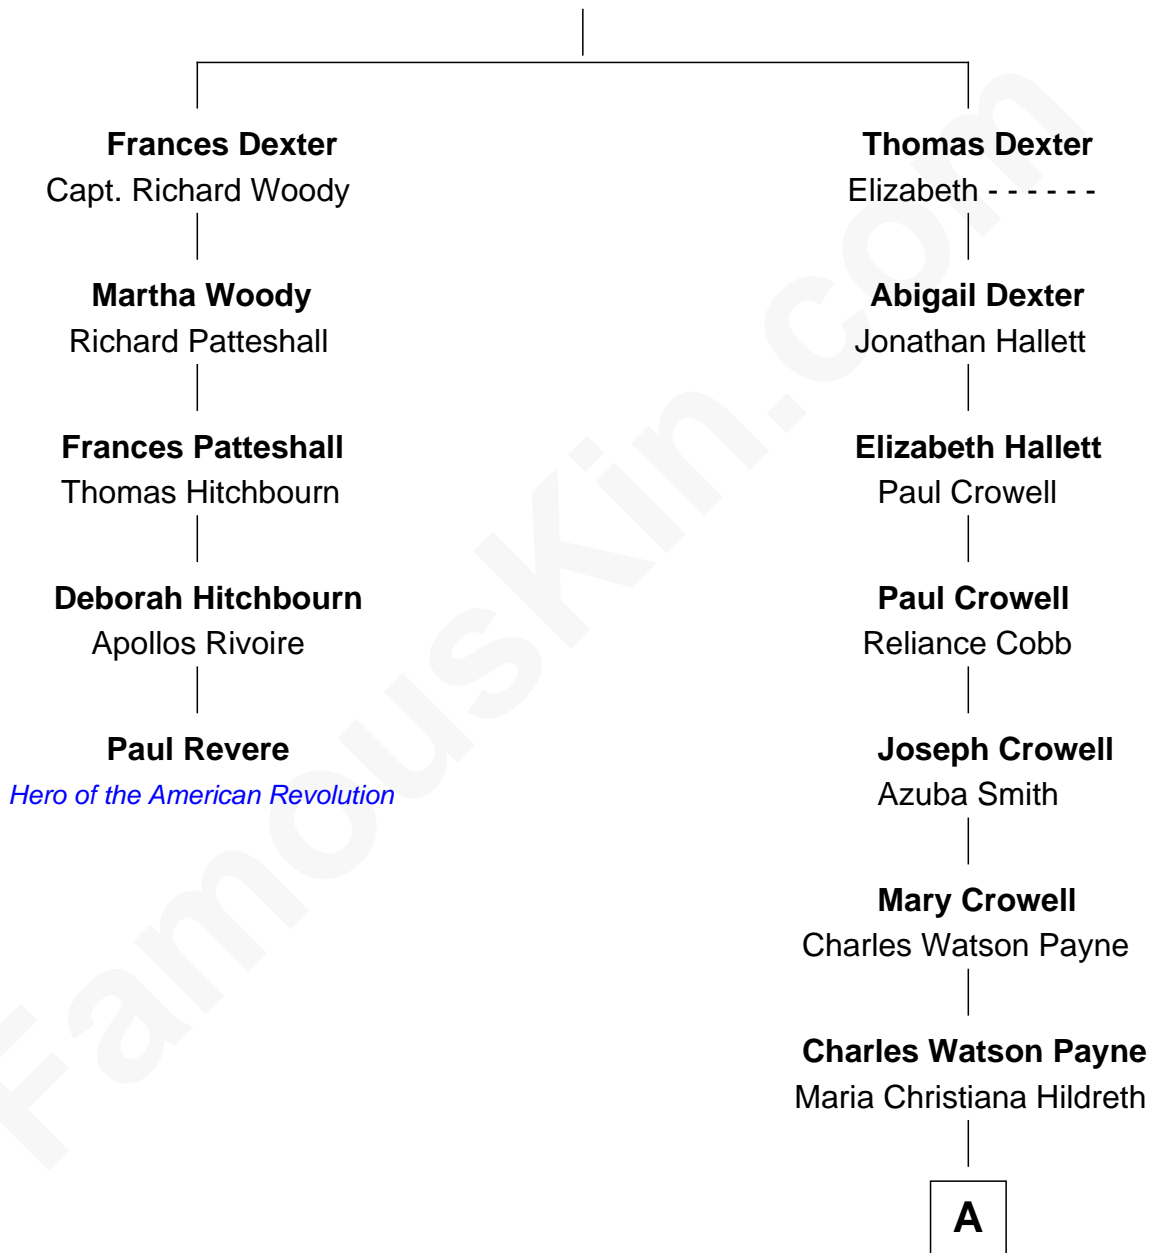

FamousKin.com Relationship Chart of

Paul Revere

Hero of the American Revolution

4th cousin 7 times removed of

Howard Dean

79th Governor of Vermont

Thomas Dexter

A

—
Maria L'Hommedieu Payne

Joseph Fahys

—
Lena Marianne Fahys

Henry Francis Cook

—
Maria Fahys Cook

Howard Brush Dean

—
Howard Brush Dean

Andrea Belden Maitland