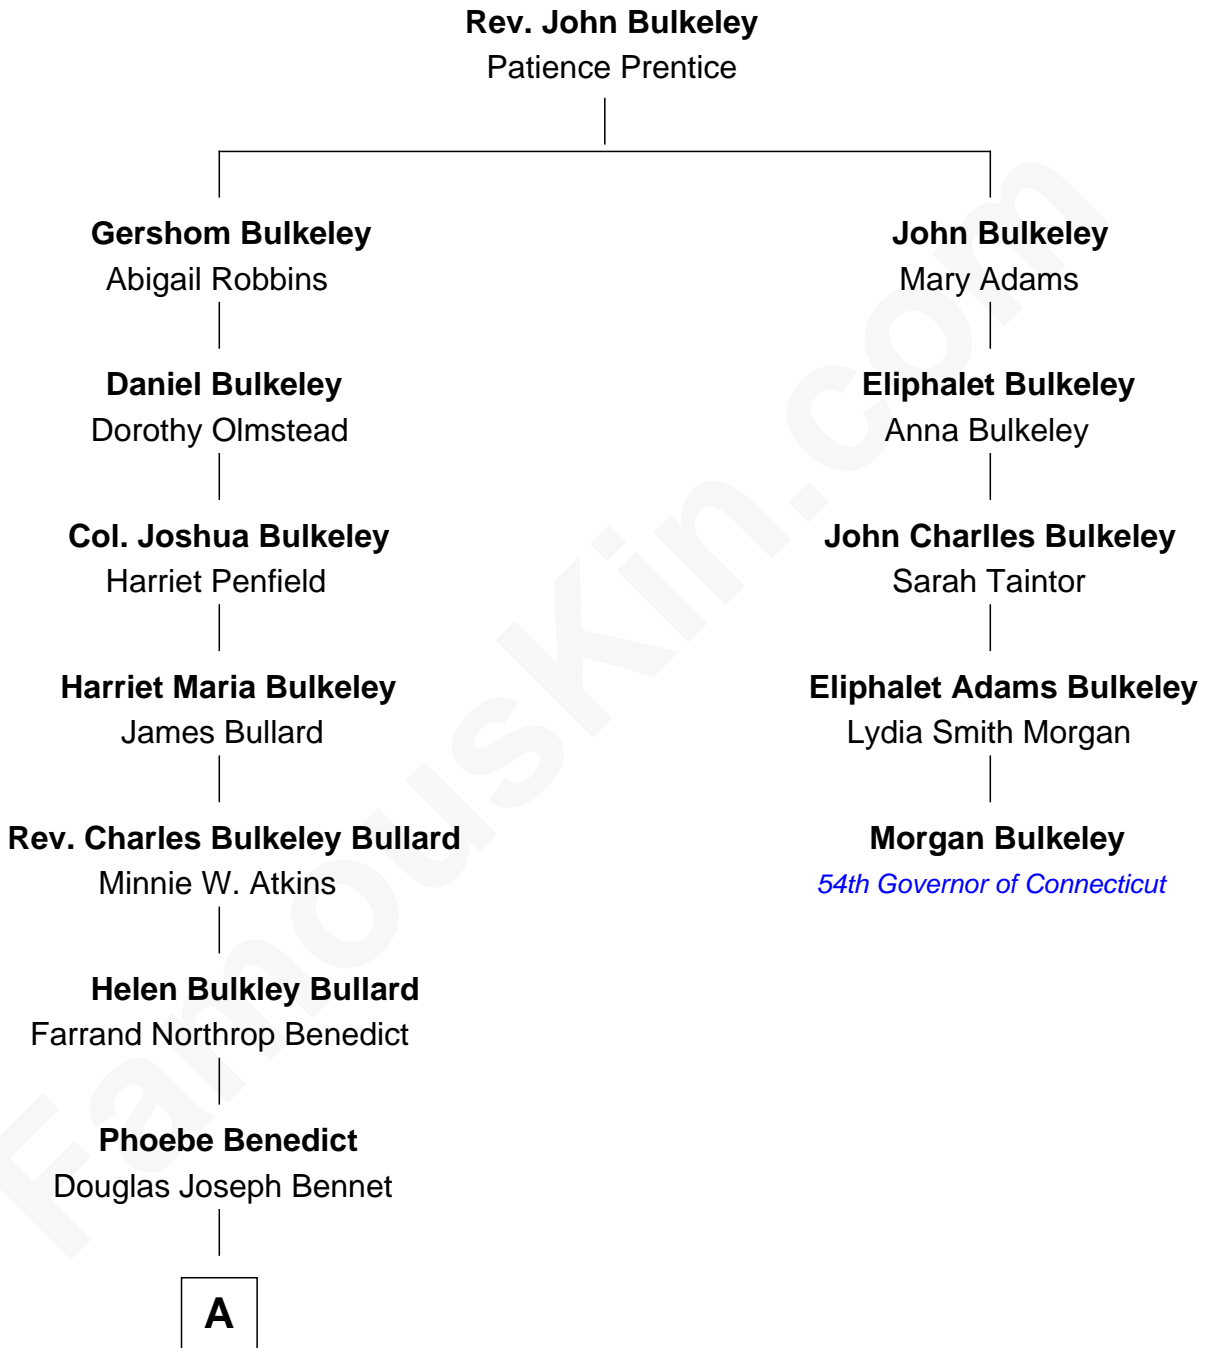

# FamousKin.com Relationship Chart of

**Michael Bennet**

*U.S. Senator from Colorado*

4th cousin 4 times removed of

**Morgan Bulkeley**

*54th Governor of Connecticut*

**A**

—  
**Douglas Joseph Bennet**  
Susanne Christine Klejman

—  
**Michael Bennet**  
*U.S. Senator from Colorado*

FamousKin.com