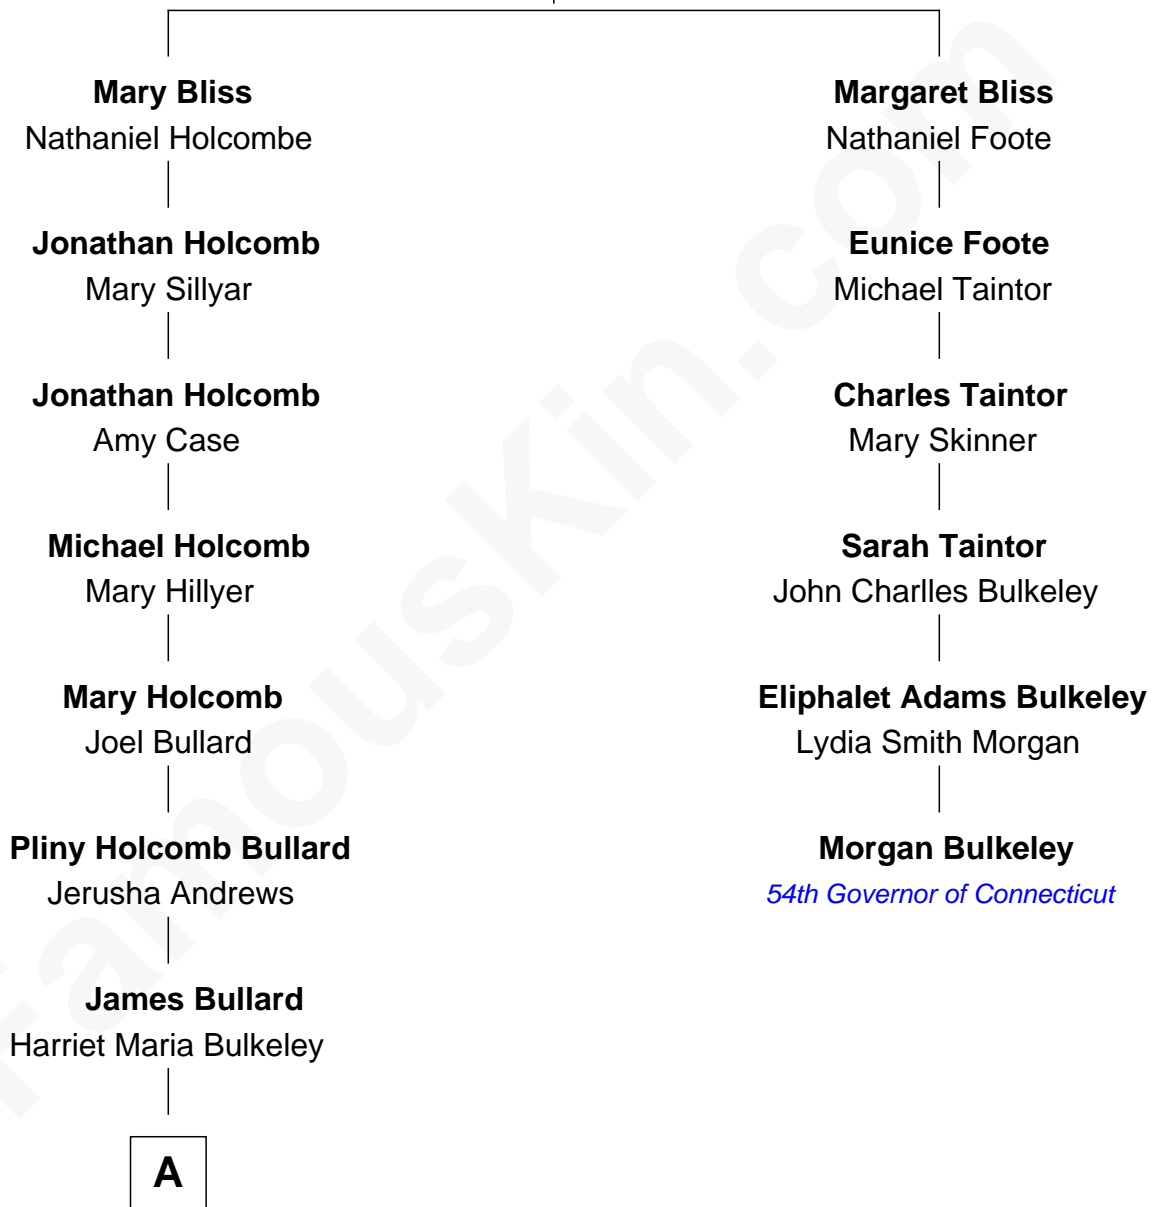

FamousKin.com Relationship Chart of

Michael Bennet

U.S. Senator from Colorado

5th cousin 6 times removed of

Morgan Bulkeley

54th Governor of Connecticut

Nathaniel Bliss
Catherine Chapin

A