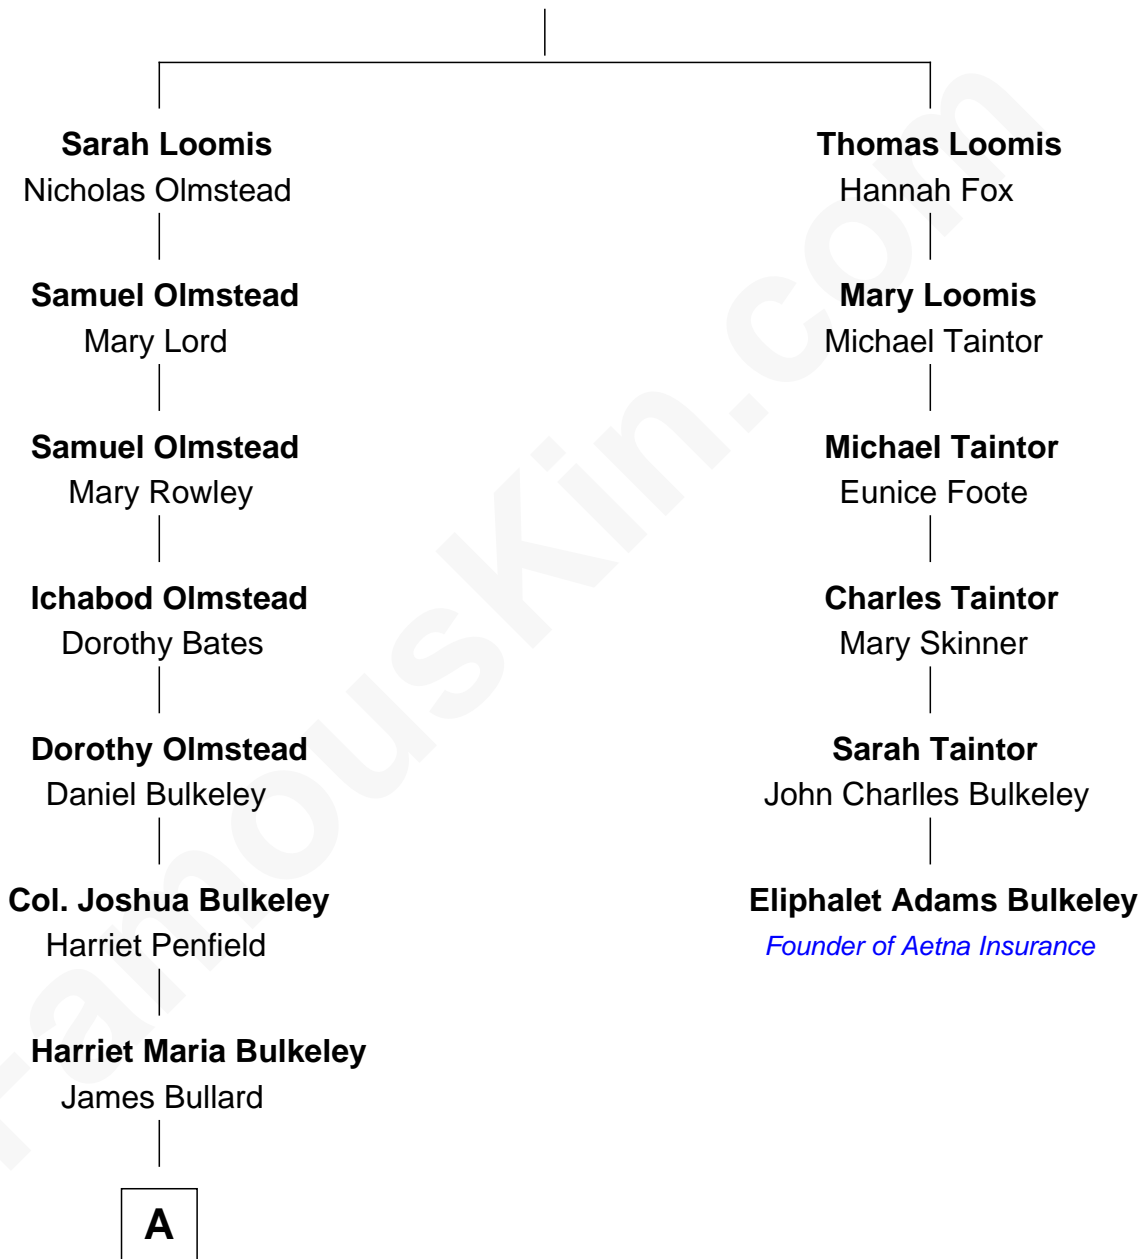

FamousKin.com Relationship Chart of

Michael Bennet

U.S. Senator from Colorado

5th cousin 6 times removed of

Eliphalet Adams Bulkeley

Founder of Aetna Insurance

Joseph Loomis

Mary White