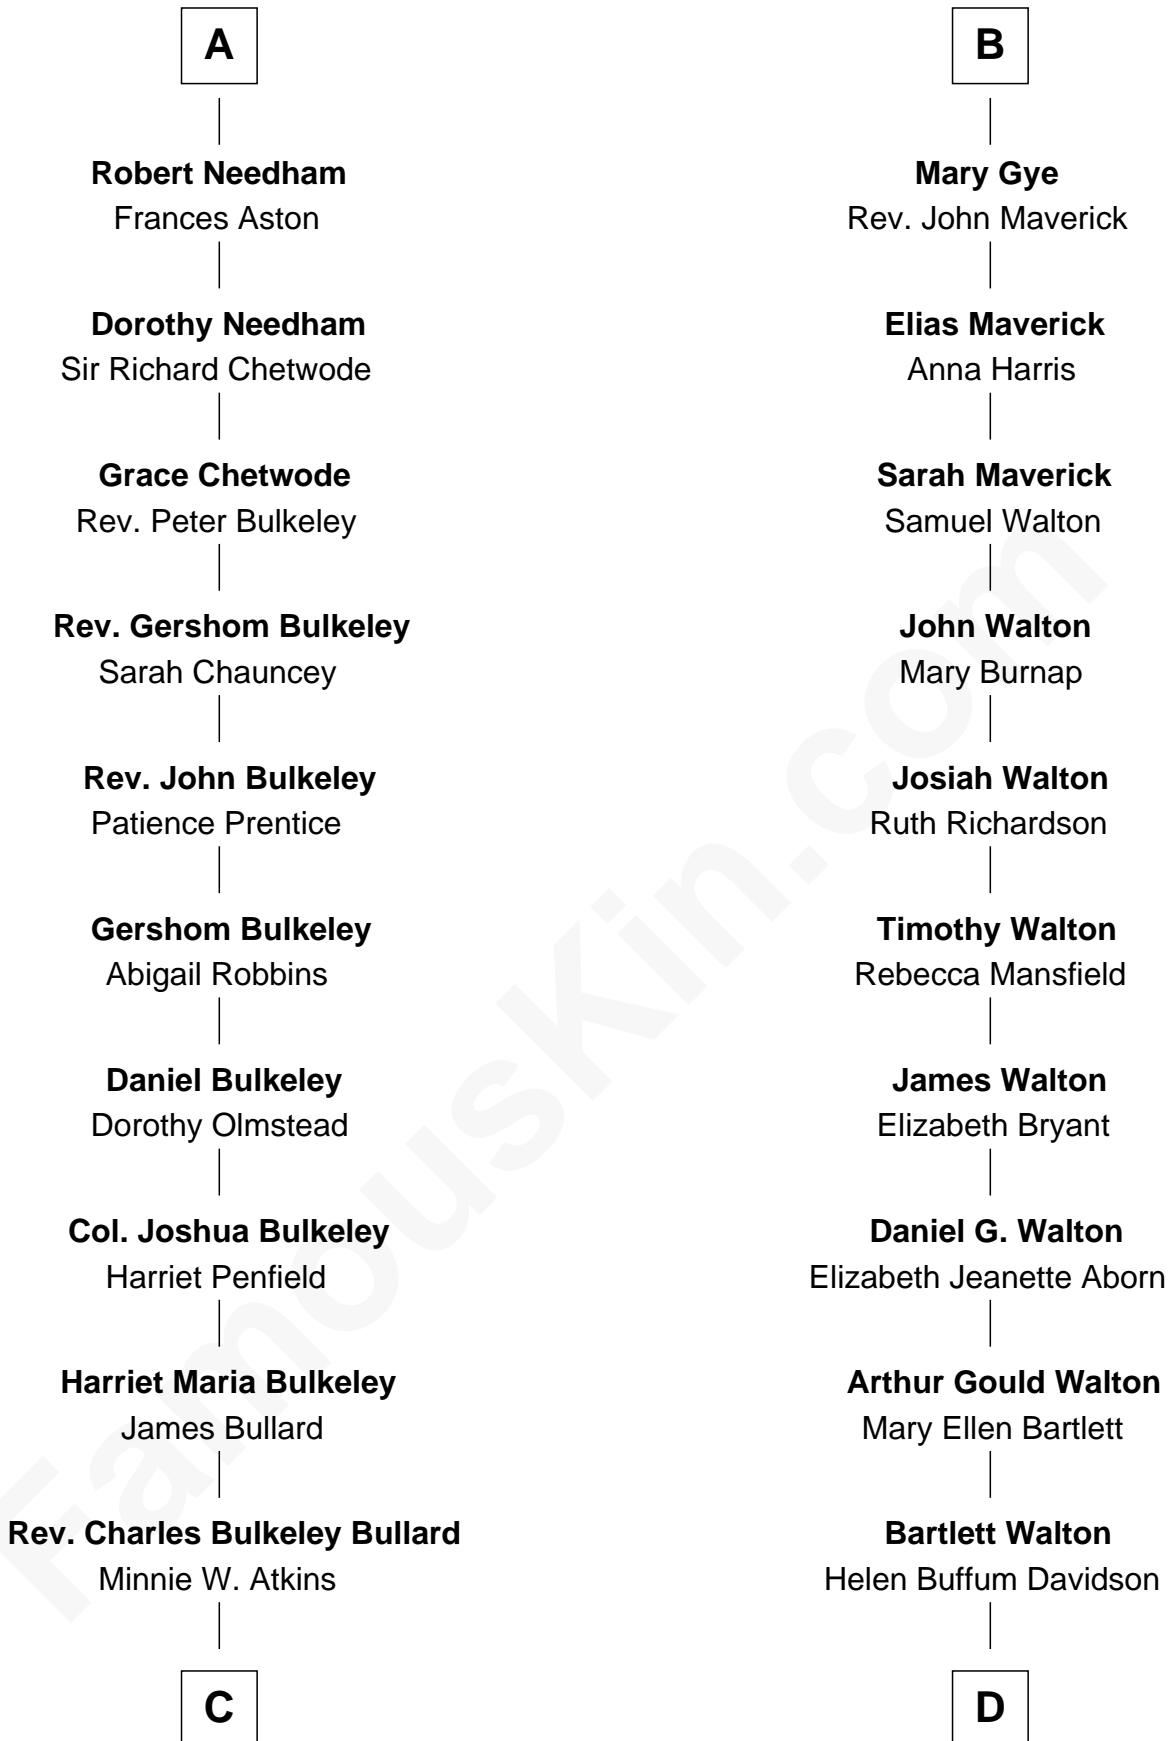

# FamousKin.com Relationship Chart of

**Michael Bennet**

*U.S. Senator from Colorado*

18th cousin 2 times removed of

**A. Bartlett Giamatti**

*Major League Baseball Commissioner*

**Richard Fitzalan**  
Eleanor Plantagenet

**C**

**Helen Bulkley Bullard**  
Farrand Northrop Benedict

**Phoebe Benedict**  
Douglas Joseph Bennet

**Douglas Joseph Bennet**  
Susanne Christine Klejman

**Michael Bennet**  
*U.S. Senator from Colorado*