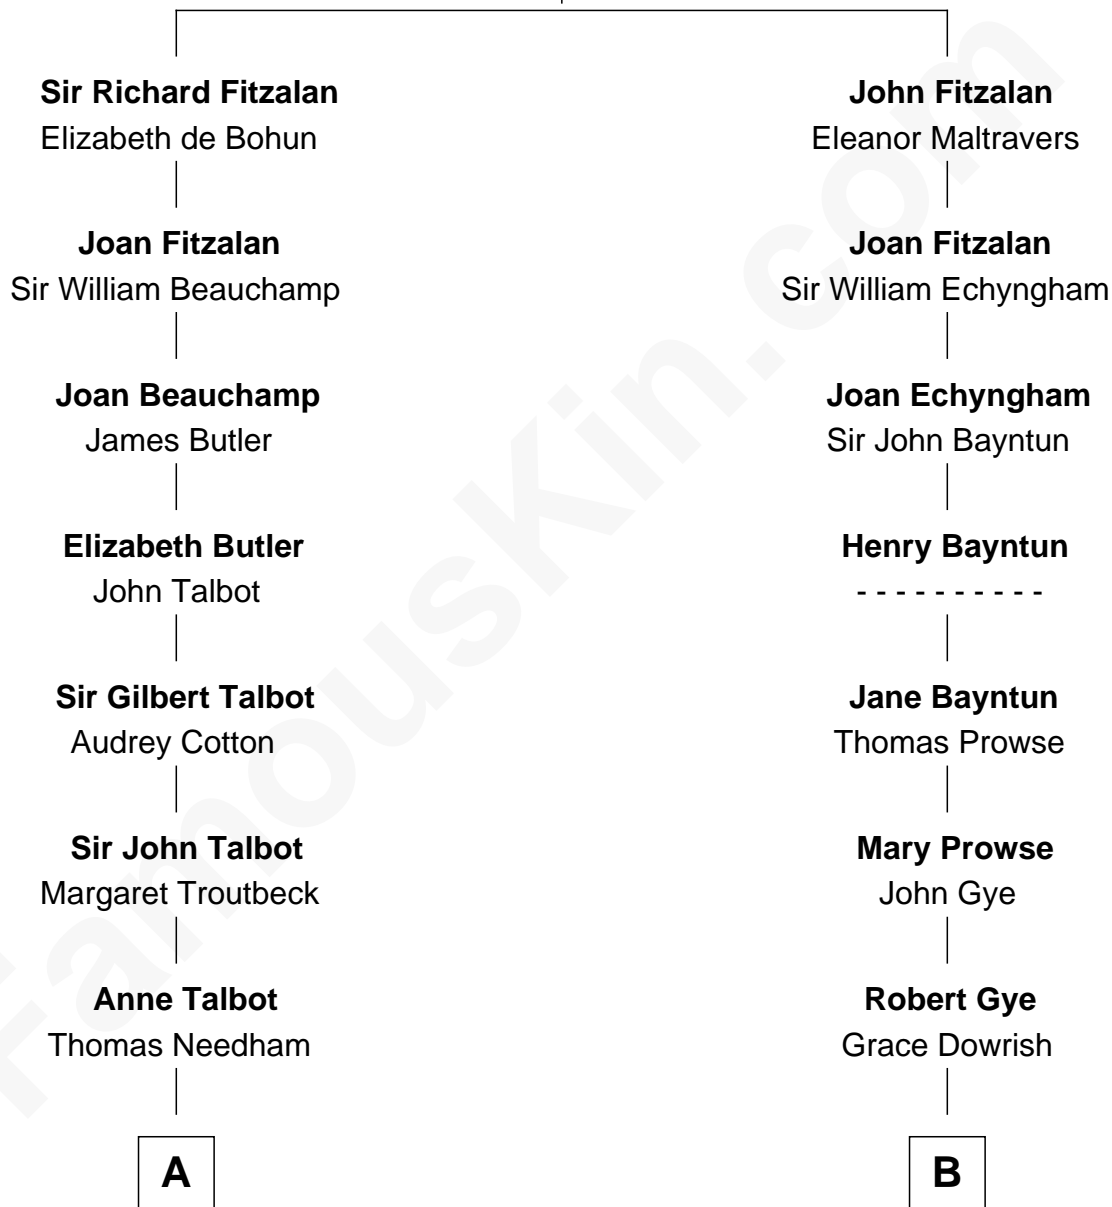

# FamousKin.com Relationship Chart of

**Michael Bennet**

*U.S. Senator from Colorado*

18th cousin 2 times removed of

**A. Bartlett Giamatti**

*Major League Baseball Commissioner*

**Richard Fitzalan**  
Eleanor Plantagenet

**C**

**Helen Bulkley Bullard**  
Farrand Northrop Benedict

**Phoebe Benedict**  
Douglas Joseph Bennet

**Douglas Joseph Bennet**  
Susanne Christine Klejman

**Michael Bennet**  
*U.S. Senator from Colorado*

**D**

**Mary Claybaugh Walton**  
Valentine John Giamatti

**A. Bartlett Giamatti**  
*Major League Baseball Commissioner*

FamousKin.com