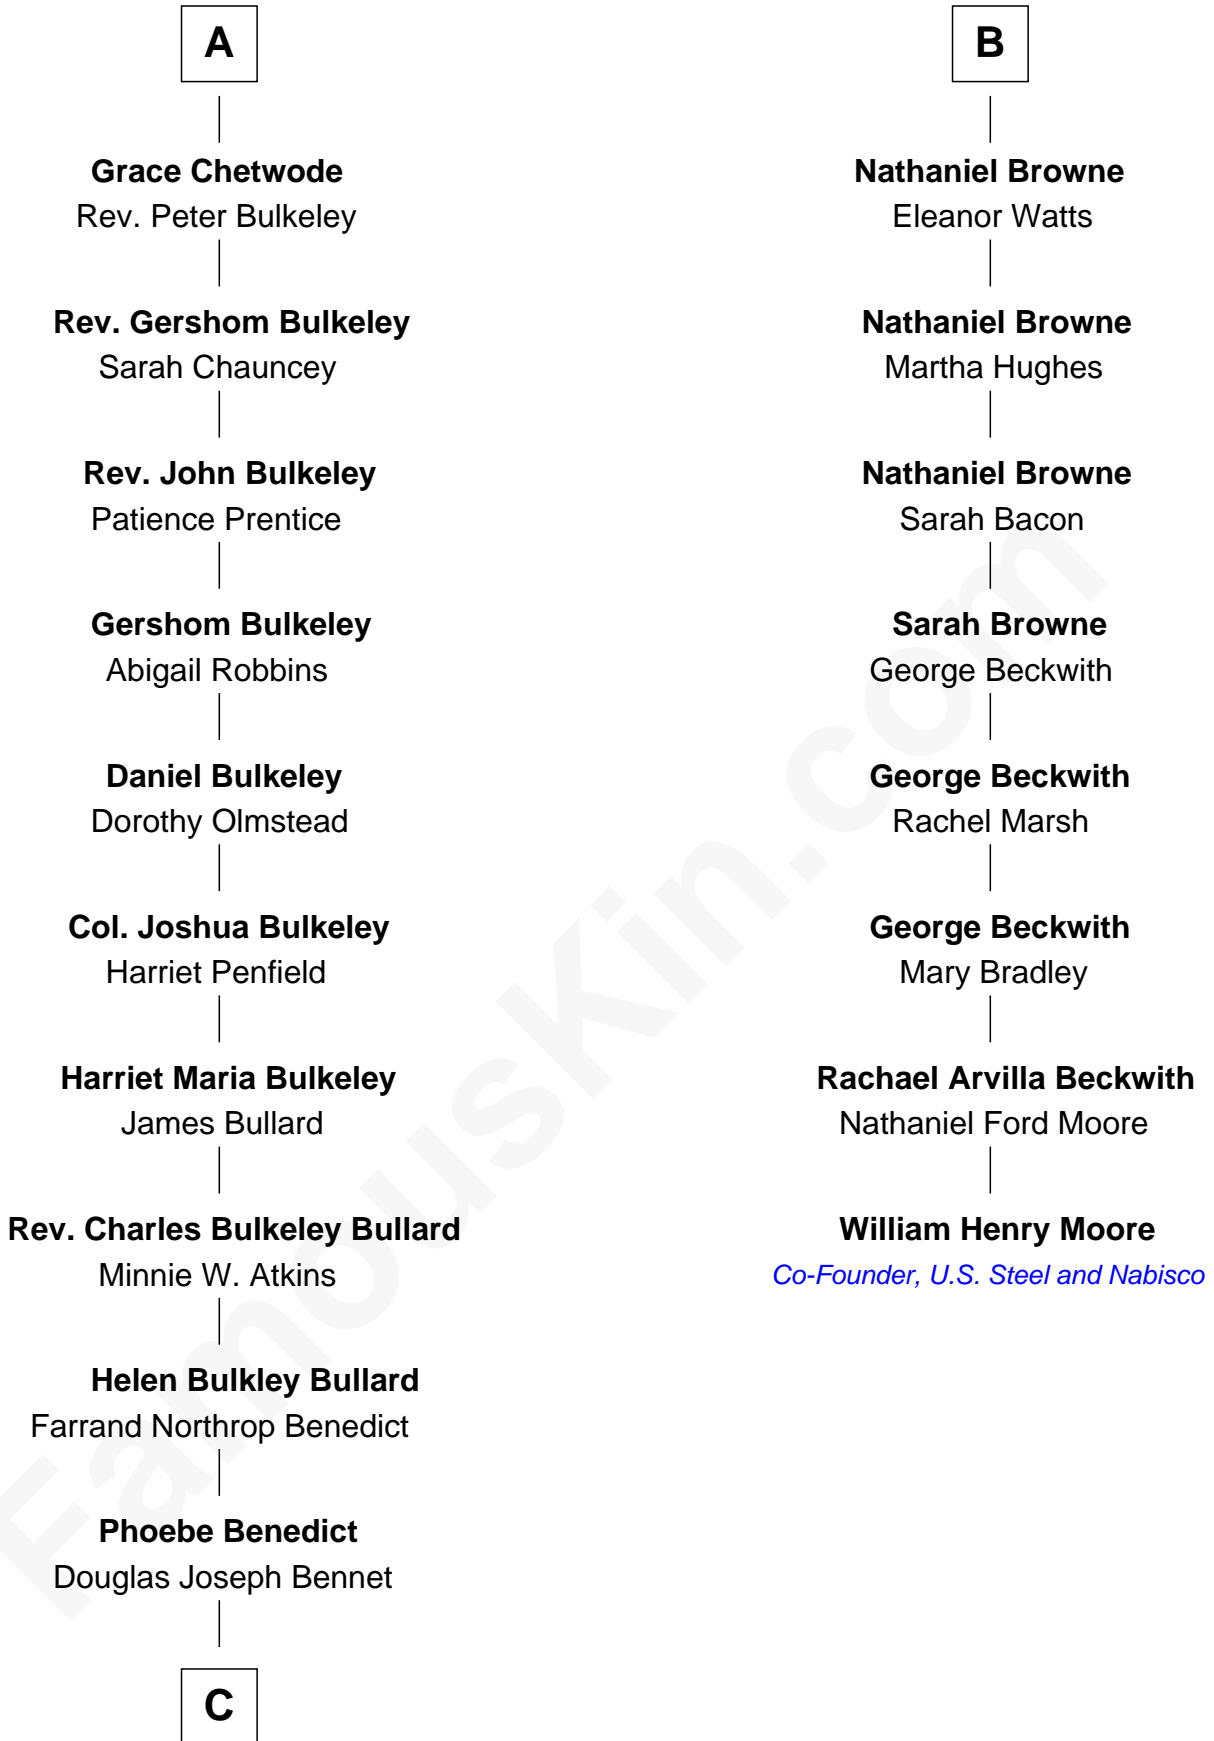

FamousKin.com Relationship Chart of

Michael Bennet

U.S. Senator from Colorado

14th cousin 4 times removed of

William Henry Moore

Co-Founder, U.S. Steel and Nabisco

Sir Baldwin Freville

Maude le Scrope

C

Douglas Joseph Bennet
Susanne Christine Klejman

Michael Bennet
U.S. Senator from Colorado

FamousKin.com