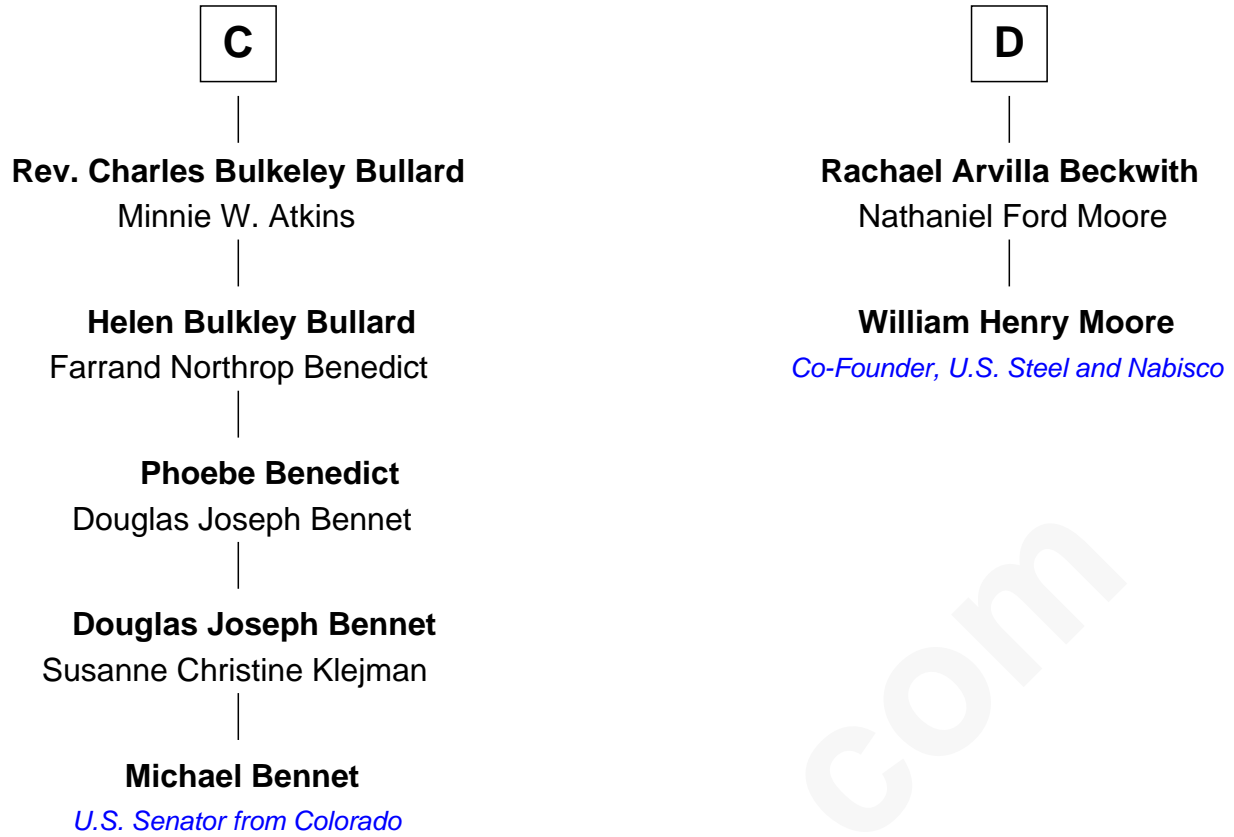

# FamousKin.com Relationship Chart of

**Michael Bennet**

*U.S. Senator from Colorado*

18th cousin 3 times removed of

**William Henry Moore**

*Co-Founder, U.S. Steel and Nabisco*

**William de Ros**  
Maude de Vaux

**Sir William de Ros**  
Margery de Badlesmere

**Maud de Roos**  
John de Welles

**Anne de Welles**  
James Butler

**James Butler**  
Joan Beauchamp

**Elizabeth Butler**  
John Talbot

**Sir Gilbert Talbot**  
Audrey Cotton

**Sir John Talbot**  
Margaret Troutbeck

**A**

**Sir William de Ros**  
Margery de Badlesmere

**Maud de Roos**  
John de Welles

**Margery de Welles**  
Stephen le Scrope

**Maude le Scrope**  
Sir Baldwin Freville

**Margaret Freville**  
Sir Hugh Willoughby

**Eleanor Willoughby**  
John Shirley

**Robert Shirley**  
-----

**B**

Michael Bennet photo by [U.S. Senate](#)