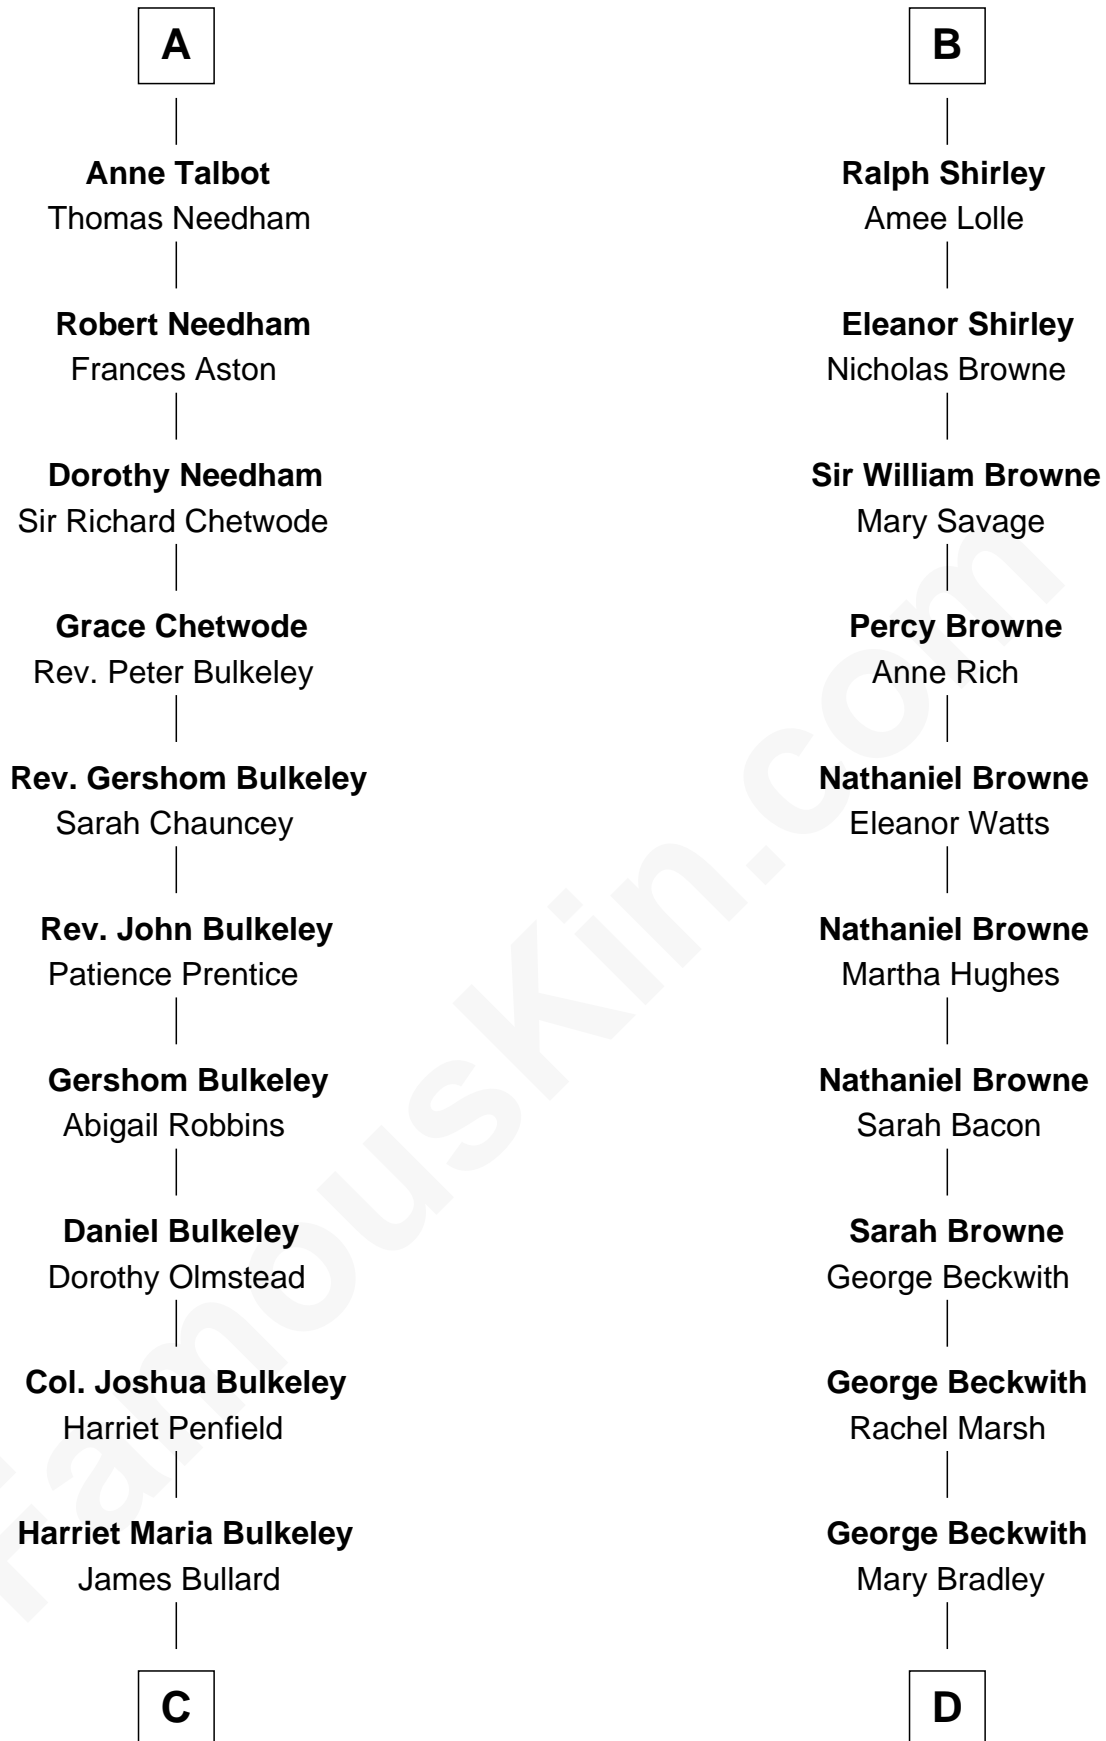

# FamousKin.com Relationship Chart of

**Michael Bennet**

*U.S. Senator from Colorado*

18th cousin 3 times removed of

**William Henry Moore**

*Co-Founder, U.S. Steel and Nabisco*

**William de Ros**  
Maude de Vaux

**Sir William de Ros**  
Margery de Badlesmere

**Maud de Roos**  
John de Welles

**Anne de Welles**  
James Butler

**James Butler**  
Joan Beauchamp

**Elizabeth Butler**  
John Talbot

**Sir Gilbert Talbot**  
Audrey Cotton

**Sir John Talbot**  
Margaret Troutbeck

**A**

**Sir William de Ros**  
Margery de Badlesmere

**Maud de Roos**  
John de Welles

**Margery de Welles**  
Stephen le Scrope

**Maude le Scrope**  
Sir Baldwin Freville

**Margaret Freville**  
Sir Hugh Willoughby

**Eleanor Willoughby**  
John Shirley

**Robert Shirley**  
-----

**B**

Michael Bennet photo by [U.S. Senate](#)