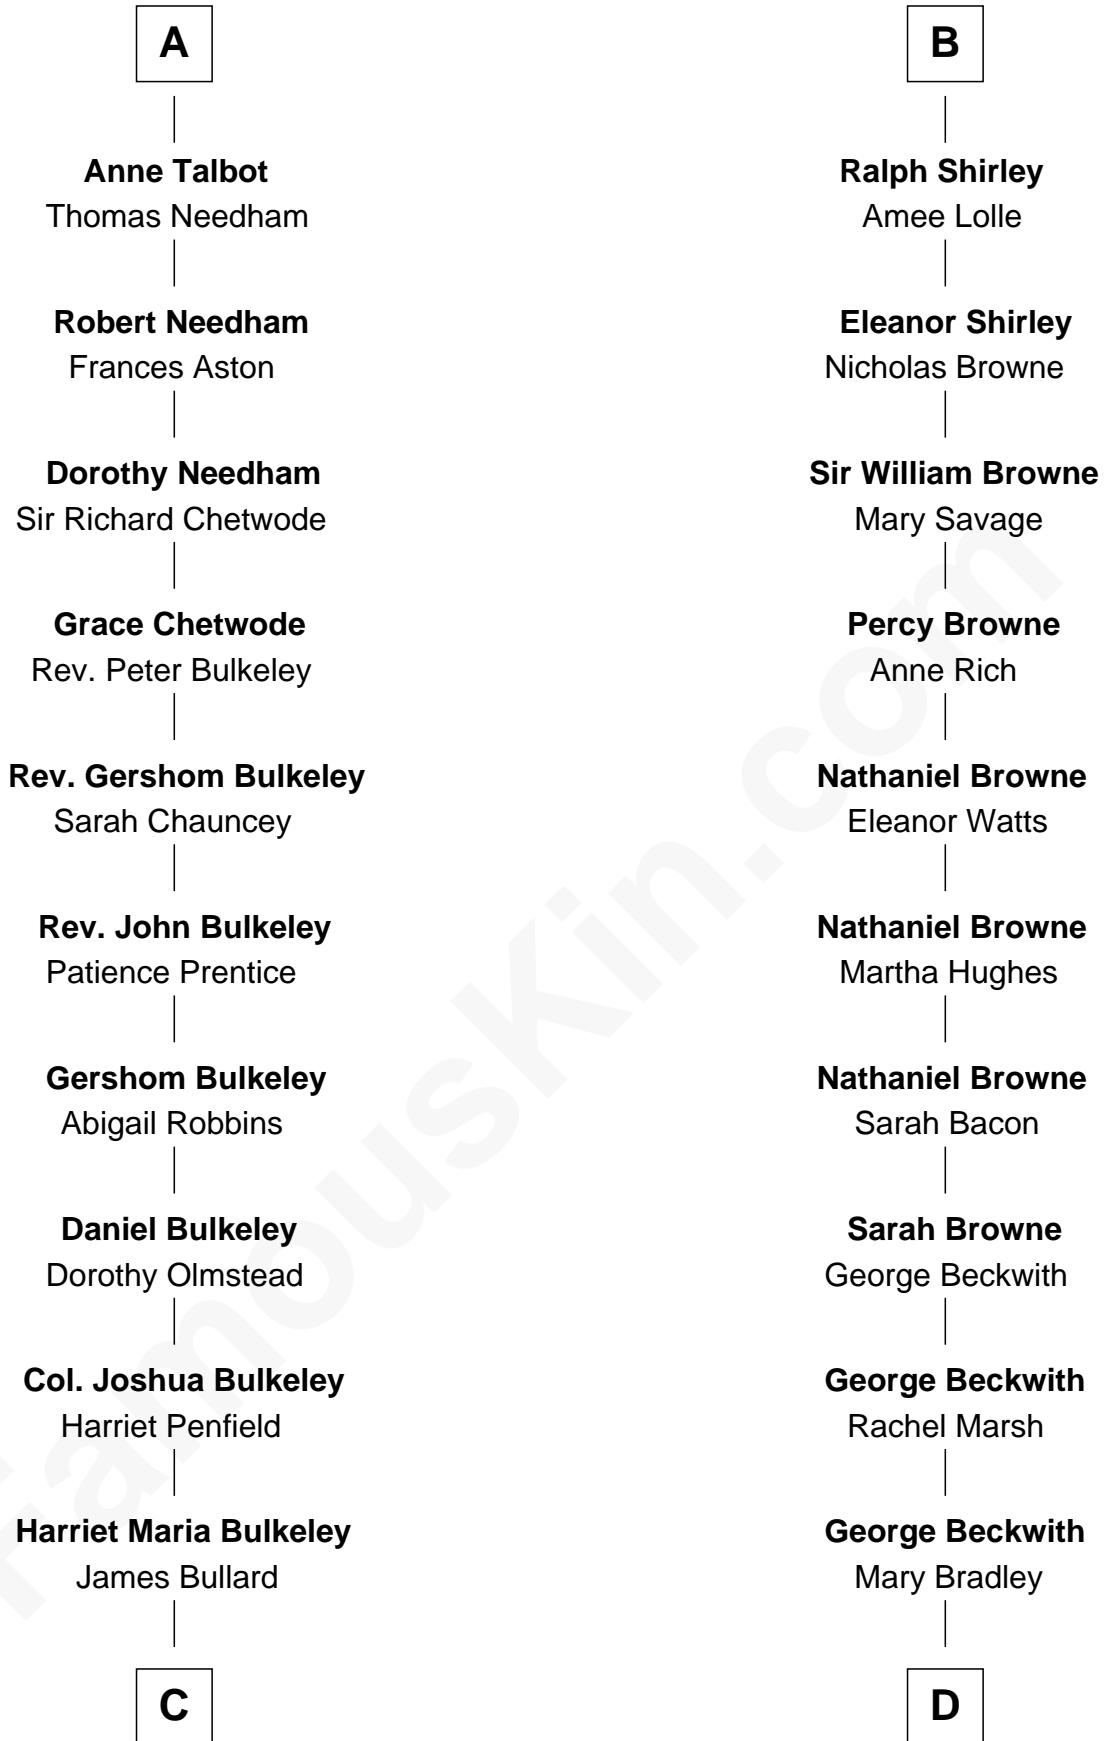

# FamousKin.com Relationship Chart of

**Michael Bennet**

*U.S. Senator from Colorado*

18th cousin 3 times removed of

**William Henry Moore**

*Co-Founder, U.S. Steel and Nabisco*

**Bartholomew de Badlesmere**

Joan Beauchamp

**Elizabeth Butler**

John Talbot

**Sir Gilbert Talbot**

Audrey Cotton

**Sir John Talbot**

Margaret Troutbeck

**A**

**Margery de Badlesmere**

Sir William de Ros

**Maud de Roos**

John de Welles

**Margery de Welles**

Stephen le Scrope

**Maude le Scrope**

Sir Baldwin Freville

**Margaret Freville**

Sir Hugh Willoughby

**Eleanor Willoughby**

John Shirley

**Robert Shirley**

-----

**B**

**C**