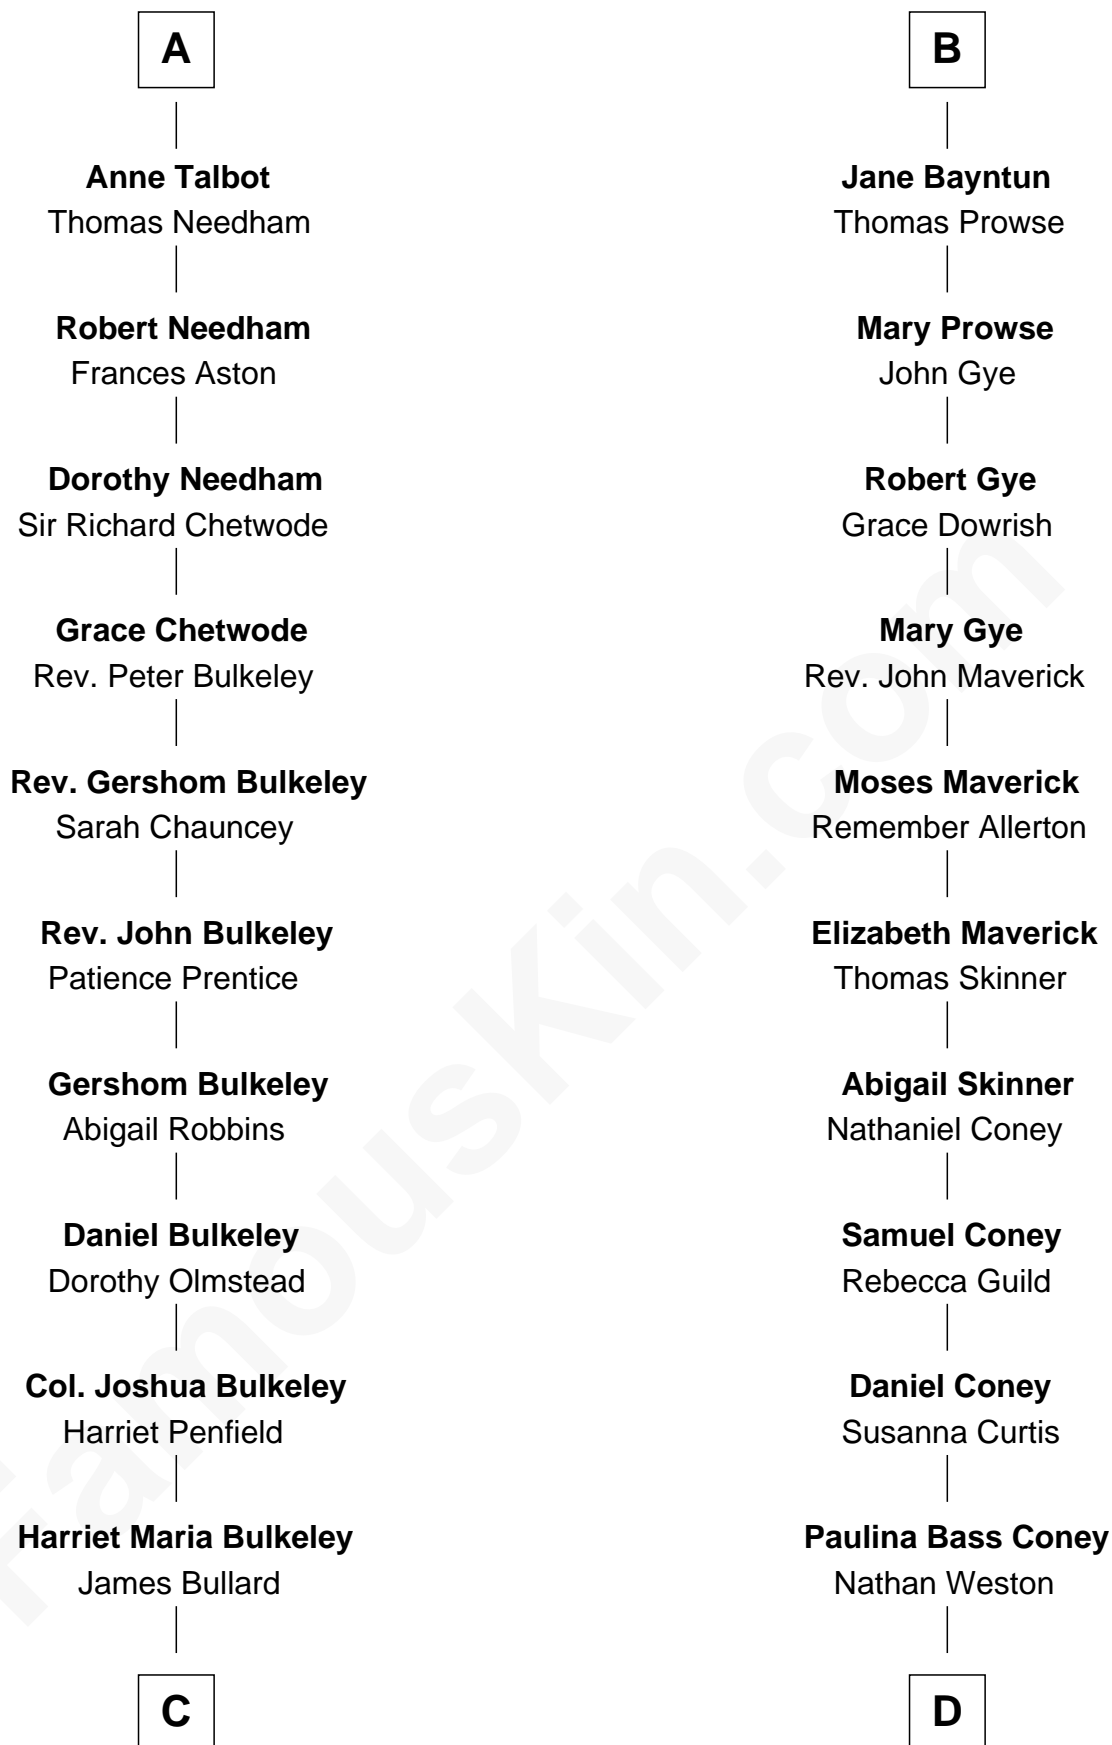

FamousKin.com Relationship Chart of

Michael Bennet

U.S. Senator from Colorado

18th cousin 3 times removed of

Melville Fuller

8th Chief Justice of the U.S. Supreme Court

Michael Bennet photo by [U.S. Senate](#)