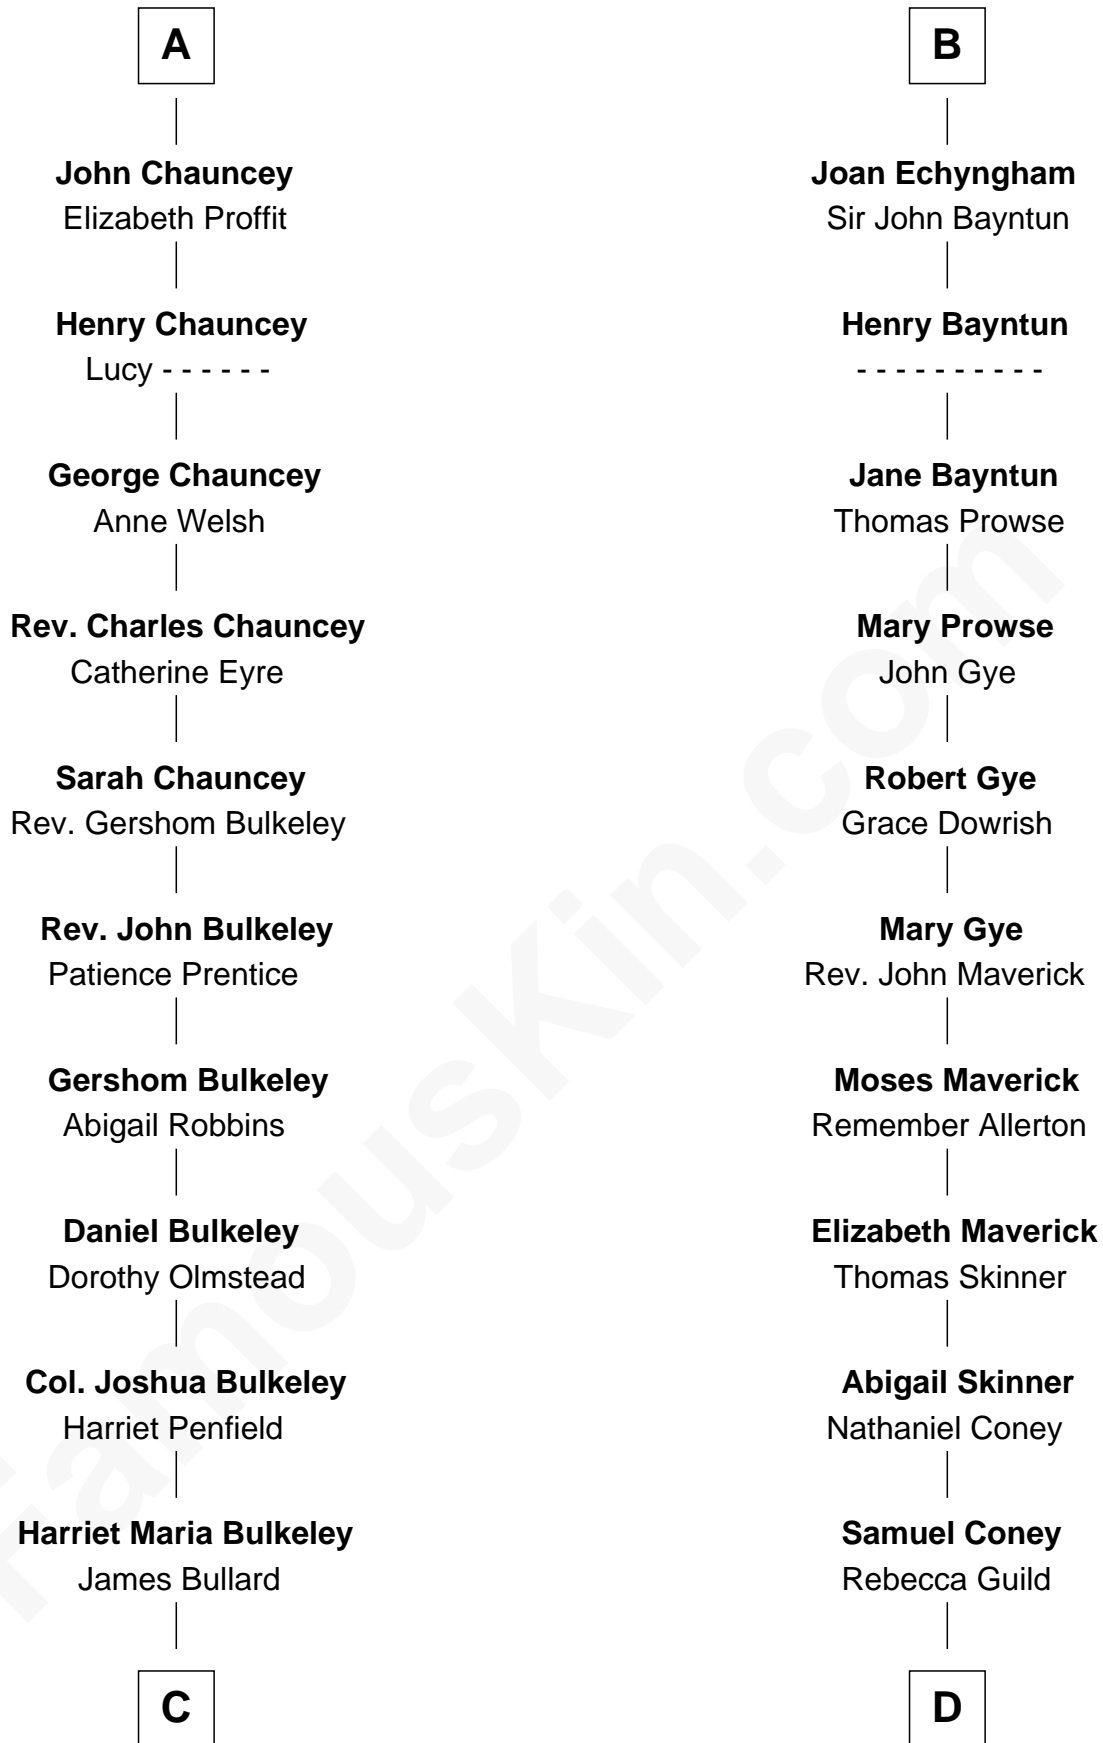

FamousKin.com Relationship Chart of

Michael Bennet

U.S. Senator from Colorado

20th cousin 1 time removed of

Melville Fuller

8th Chief Justice of the U.S. Supreme Court

Michael Bennet photo by [U.S. Senate](#)