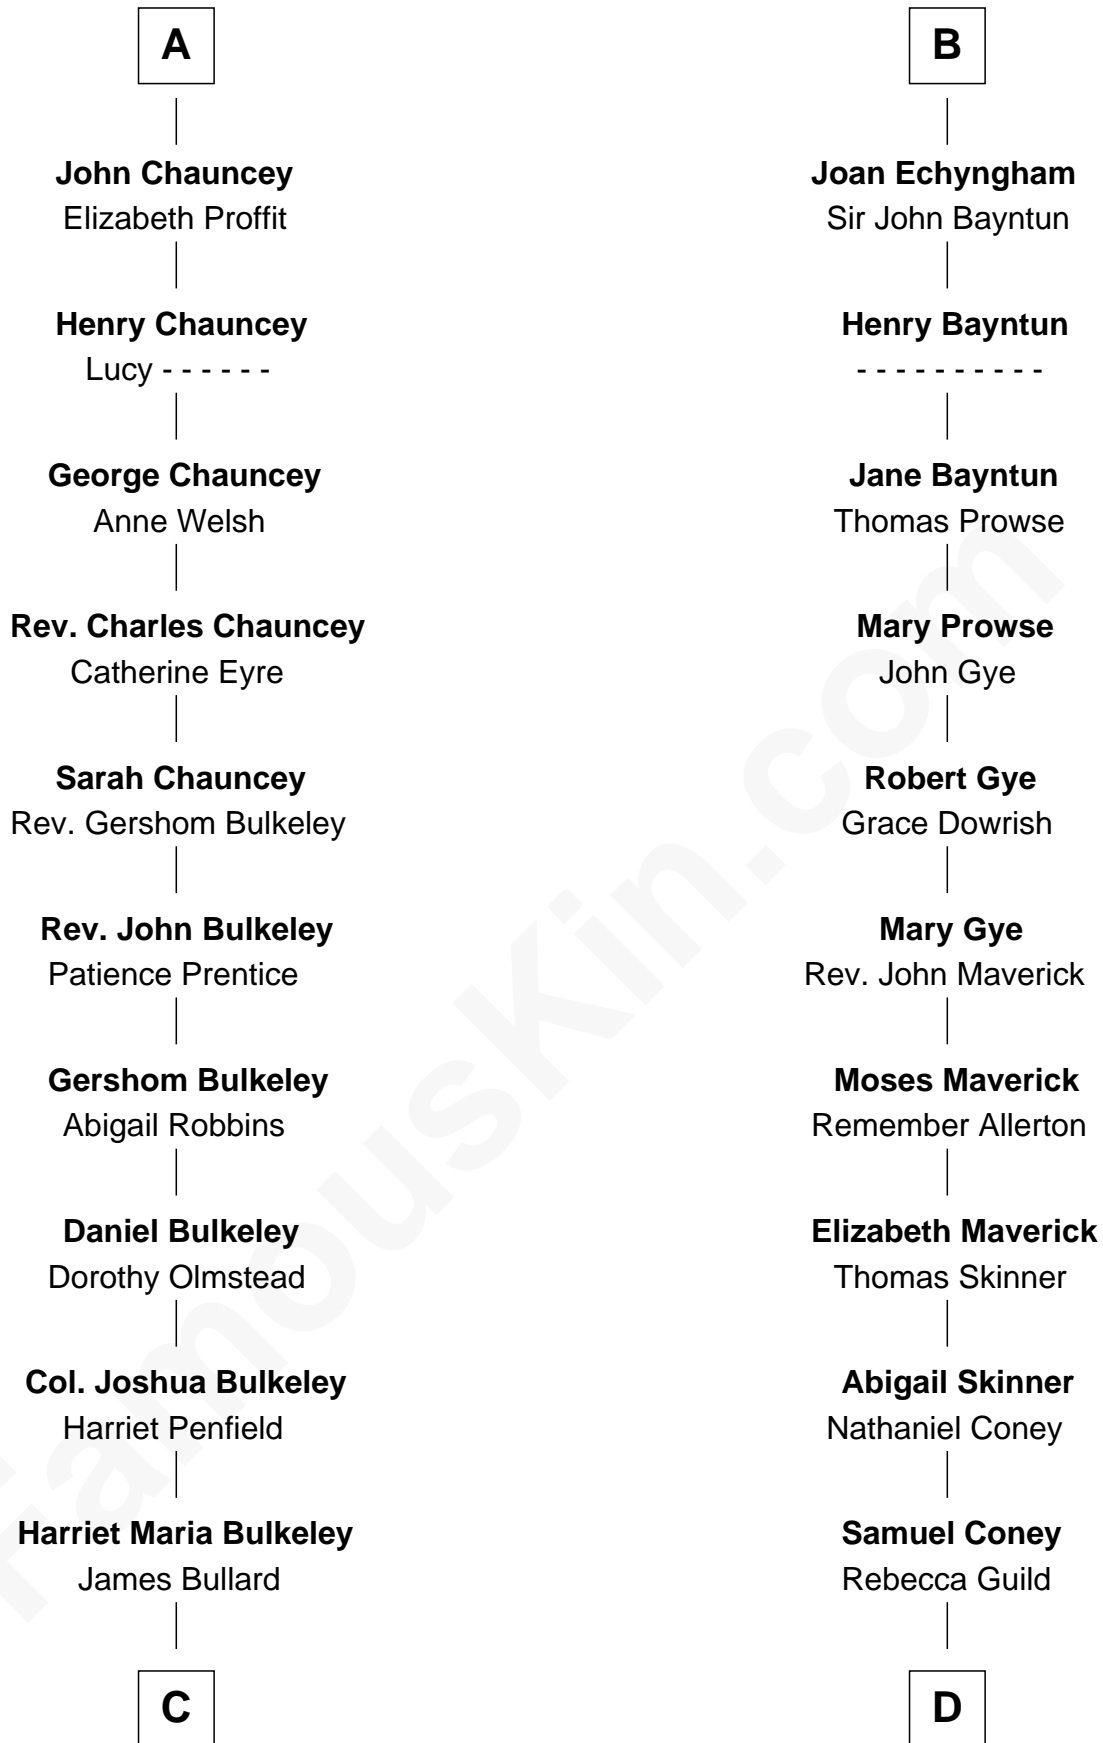

FamousKin.com Relationship Chart of

Michael Bennet

U.S. Senator from Colorado

20th cousin 1 time removed of

Melville Fuller

8th Chief Justice of the U.S. Supreme Court

Sir William de Ferrers

Agnes of Chester

John Chauncey

Margaret Giffard

John Chauncey

Anne Leventhorp

John Chauncey

Alice Boyce

A

Sir William de Ferrers

Margaret de Quincy

Joan de Ferrers

Sir Thomas de Berkeley

Sir Maurice de Berkeley

Eve la Zouche

Milicent de Berkeley

John Maltravers

Sir John Maltravers

Gwenthin - - - - -

Eleanor Maltravers

John Fitzalan

Joan Fitzalan

Sir William Echyngham

B

Michael Bennet photo by [U.S. Senate](#)