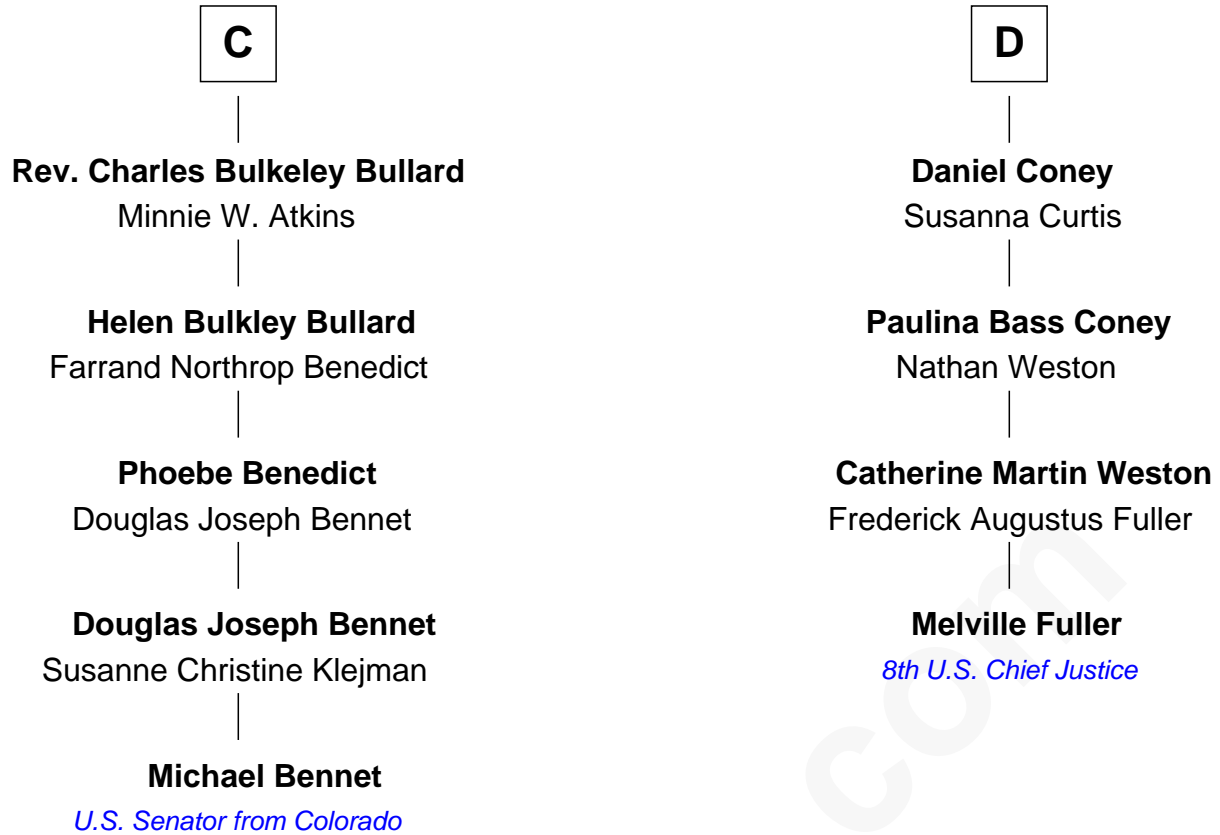

FamousKin.com Relationship Chart of

Michael Bennet

U.S. Senator from Colorado

20th cousin 1 time removed of

Melville Fuller

8th Chief Justice of the U.S. Supreme Court

Sir William de Ferrers

Agnes of Chester

John Chauncey

Margaret Giffard

John Chauncey

Anne Leventhorp

John Chauncey

Alice Boyce

A

Sir William de Ferrers

Margaret de Quincy

Joan de Ferrers

Sir Thomas de Berkeley

Sir Maurice de Berkeley

Eve la Zouche

Milicent de Berkeley

John Maltravers

Sir John Maltravers

Gwenthin - - - - -

Eleanor Maltravers

John Fitzalan

Joan Fitzalan

Sir William Echyngham

B

Michael Bennet photo by [U.S. Senate](#)